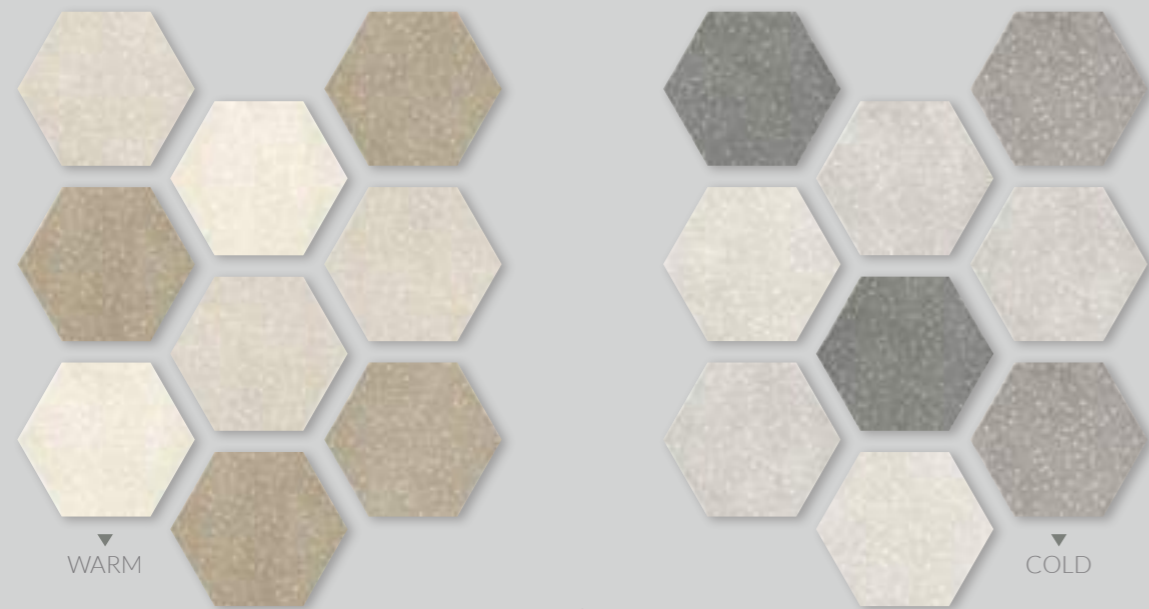

Hexa Seven

23,2 x 26,7 cm · 9" x 10"

HEXA SEVEN IS AVAILABLE IN WARM AN COLD COLOURS
HEXA SEVEN ESTÁ DISPONIBLE EN COLORES CÁLIDOS Y FRÍOS
24 DESIGNS / 24 DISEÑOS

The hexagon is a perfect form found in nature. You only have to look closely at the environment to see its manifestations in places that govern the cycle of life, like in honeycombs or in some stony landscapes eroded by the force of the sea. Seven uses the hexagon to introduce the creative expression in the form of small pieces that combine the strength of nature with singleness of neutral colours. This is Hexa.

El hexágono es una forma perfecta de la naturaleza. Solo cabe divisar detenidamente nuestro entorno para ver sus manifestaciones en lugares que rigen el ciclo de la vida, como en los panales de las abejas o en algunos paisajes pétreos erosionados por la fuerza del mar. Seven toma el hexágono como forma para presentar la emoción decorativa en forma de pequeñas piezas que combinan la fuerza de la naturaleza con la sencillez de los colores neutros. Así es Hexa.