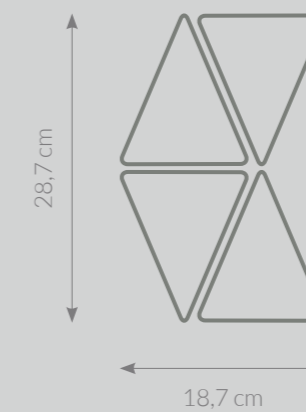

# Mosaico Seven

18,7 x 28,7 cm · 7" x 11"

MOSAIC SEVEN IS AVAILABLE IN ALL COLOURS  
MOSAICO SEVEN ESTÁ DISPONIBLE EN TODOS LOS COLORES

Mathematical perfection wasn't invented by Man. It stems from the optimal mechanism through which each part of nature functions. We transfer this mathematical perfection to walls with a mosaic that expresses symmetry and balance a perfect design connection between the space and the environment.