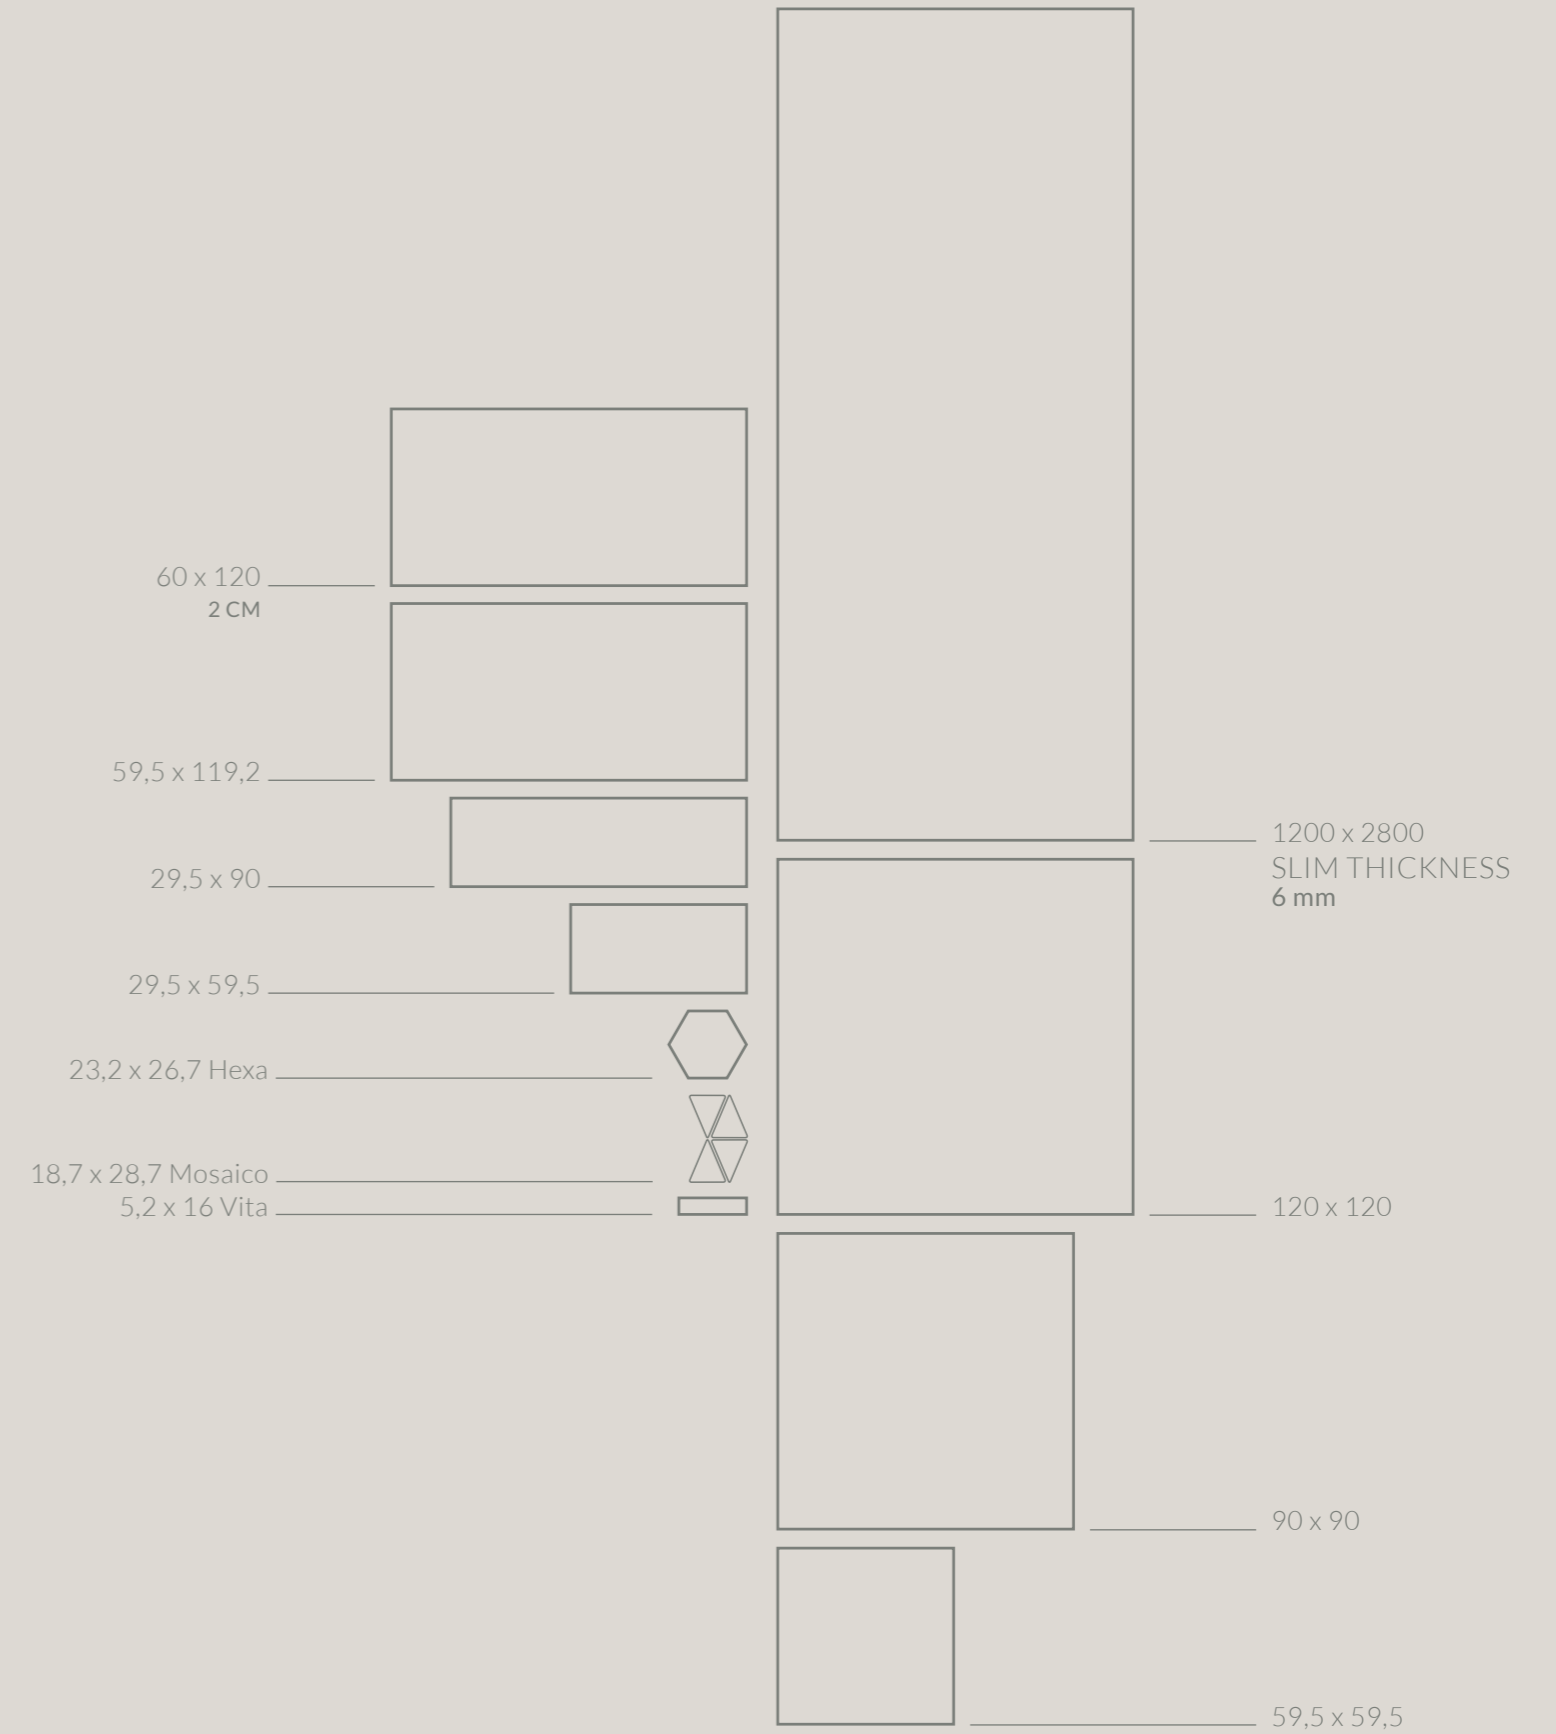

7

T o t a l l o o k

Everything in the human being is affected by emotions. By the seven elements of nature, born within our souls to perfectly coexist with reason – which is what governs our movements in a precise, clinical way. Like a single component. Like a whole. The same “whole” under which Seven operates, a collection full of formats and aesthetics to adapt to any architectural challenge and provide 360° solutions for projects.

Todo en el ser humano está afectado por las emociones. Por los siete elementos de la naturaleza, que nacen de nuestra alma para convivir de forma perfecta con la razón, que es quien rige nuestros movimientos de forma milimétrica, clínica. Como un único componente. Como un todo. El mismo ‘todo’ bajo el que funciona Seven, una colección colmada de formatos y estéticas para adaptarse a cualquier reto arquitectónico y aportar soluciones 360° para los proyectos.