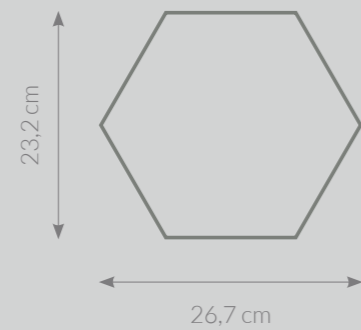

Hexa Seven

23,2 x 26,7 cm · 9" x 10"

HEXA SEVEN IS AVAILABLE IN WARM AN COLD COLOURS
HEXA SEVEN ESTÁ DISPONIBLE EN COLORES CÁLIDOS Y FRÍOS
24 DESIGNS / 24 DISEÑOS