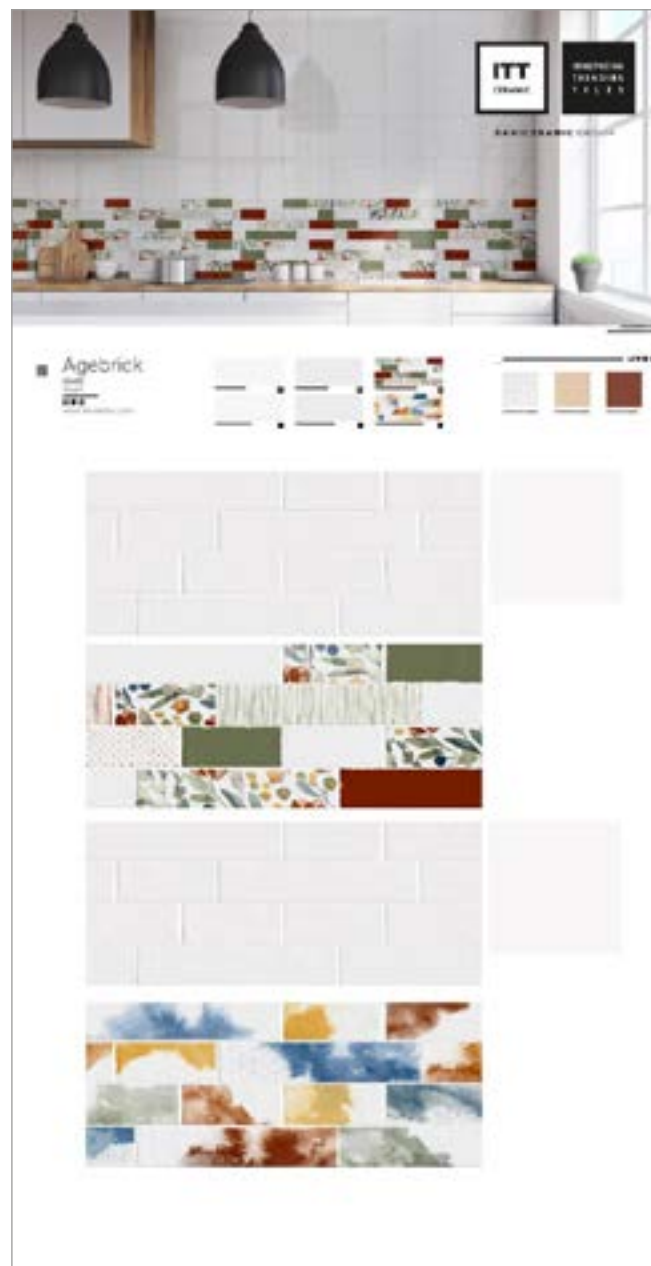

RED BODY PASTA ROJA

L080 PT Agebrick 25x60