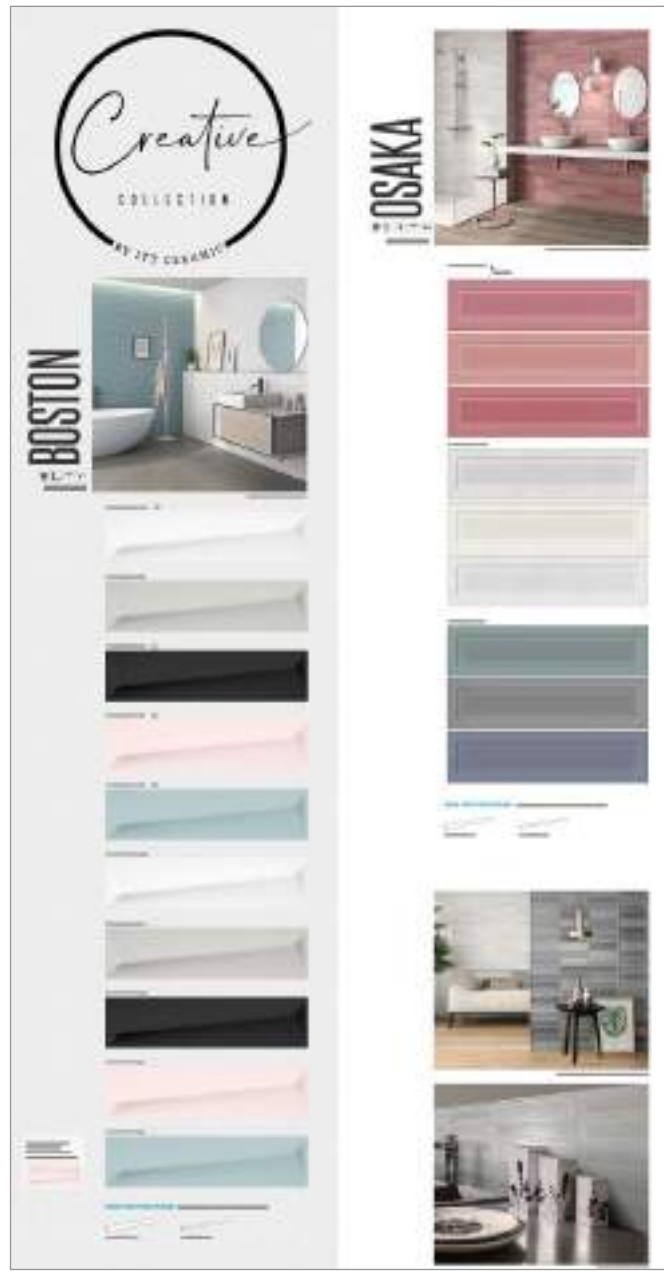

PANELES CREATIVE

M013A PT Creative 7,5x30