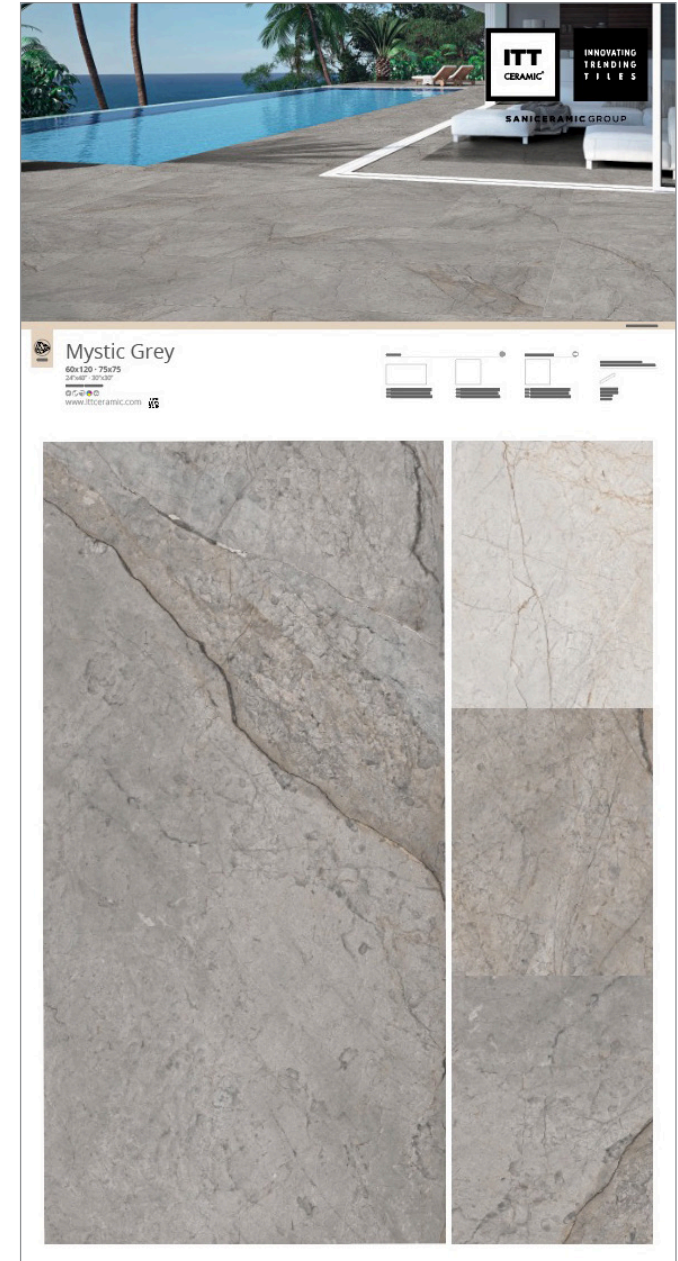

Onix Pearl
120x120 - 60x120
R10
www.itceramic.com

A037 PT Onix Pearl Polished 60x120

PORCELAIN PORCELANICO

A038 PT Mystic Matt 60x120

A039 PT Mystic Grey Matt 60x120

PORCELAIN PORCELANICO

A040 PT Mystic Taupe Matt 60x120