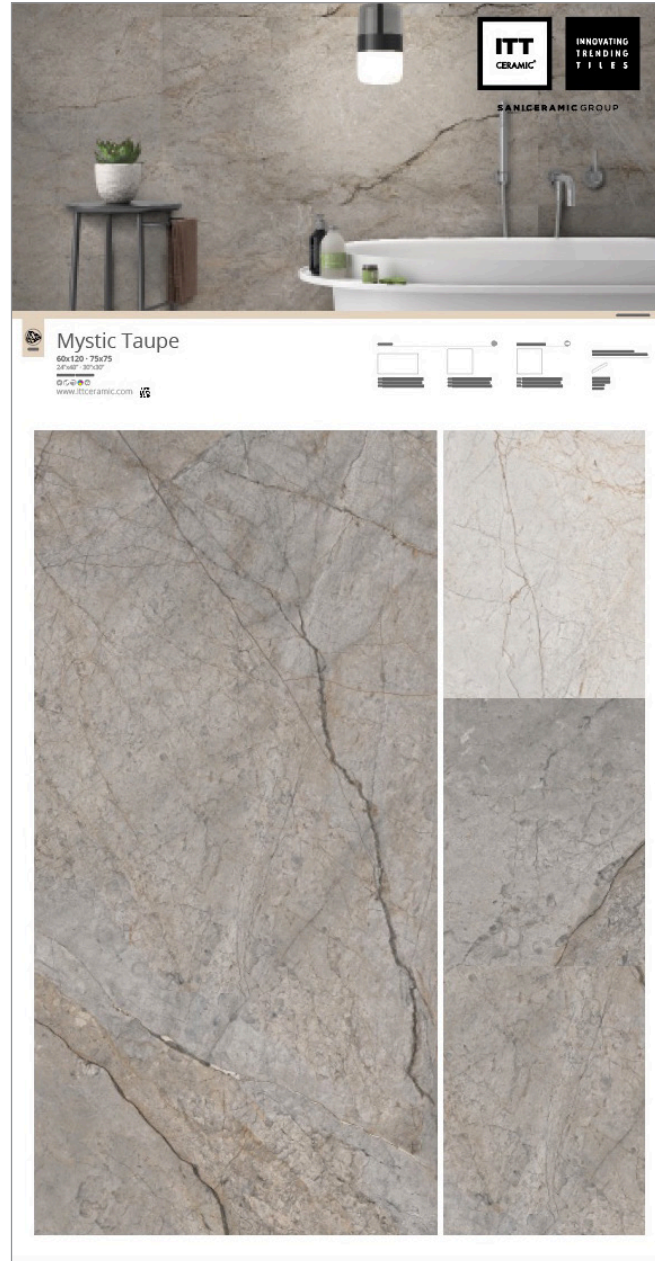

Onix Pearl
120x120 - 60x120
R10
www.itceramic.com

A037 PT Onix Pearl Polished 60x120

PORCELAIN PORCELANICO

A038 PT Mystic Matt 60x120

A039 PT Mystic Grey Matt 60x120

PORCELAIN PORCELANICO

A040 PT Mystic Taupe Matt 60x120