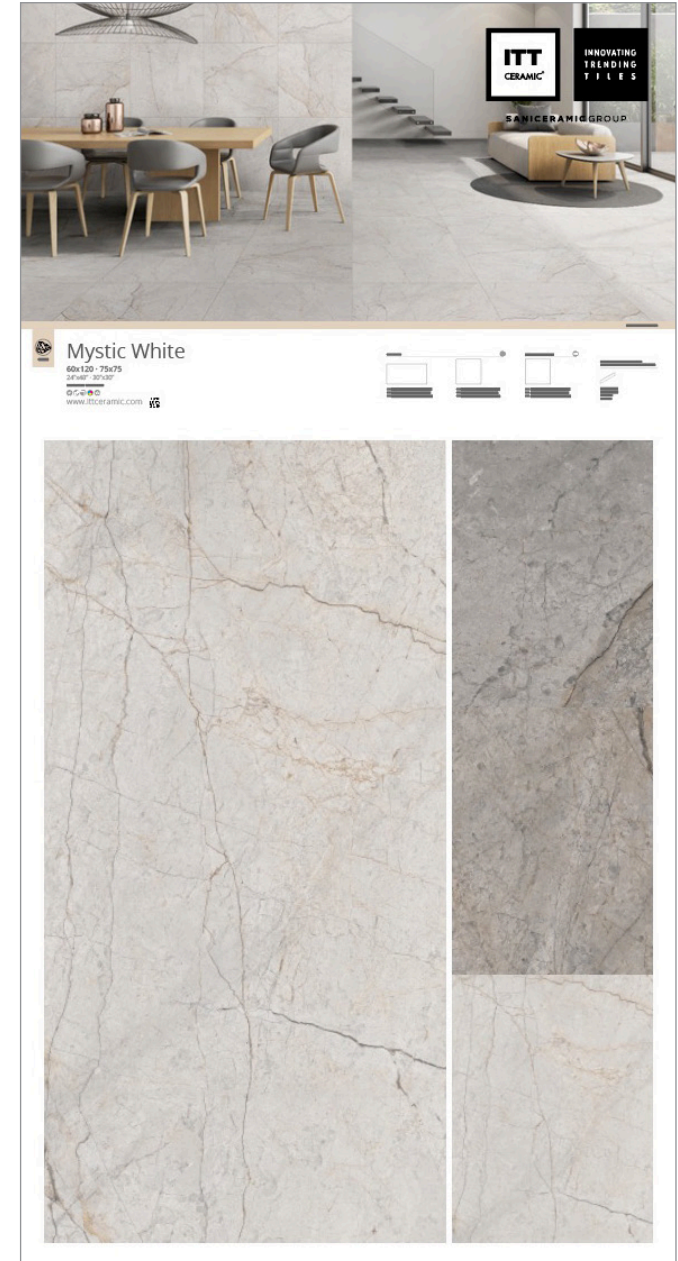

Onix Pearl
120x120 - 60x120
R10
www.itceramic.com

A037 PT Onix Pearl Polished 60x120

PORCELAIN PORCELANICO

A038 PT Mystic Matt 60x120

A039 PT Mystic Grey Matt 60x120

PORCELAIN PORCELANICO

A040 PT Mystic Taupe Matt 60x120