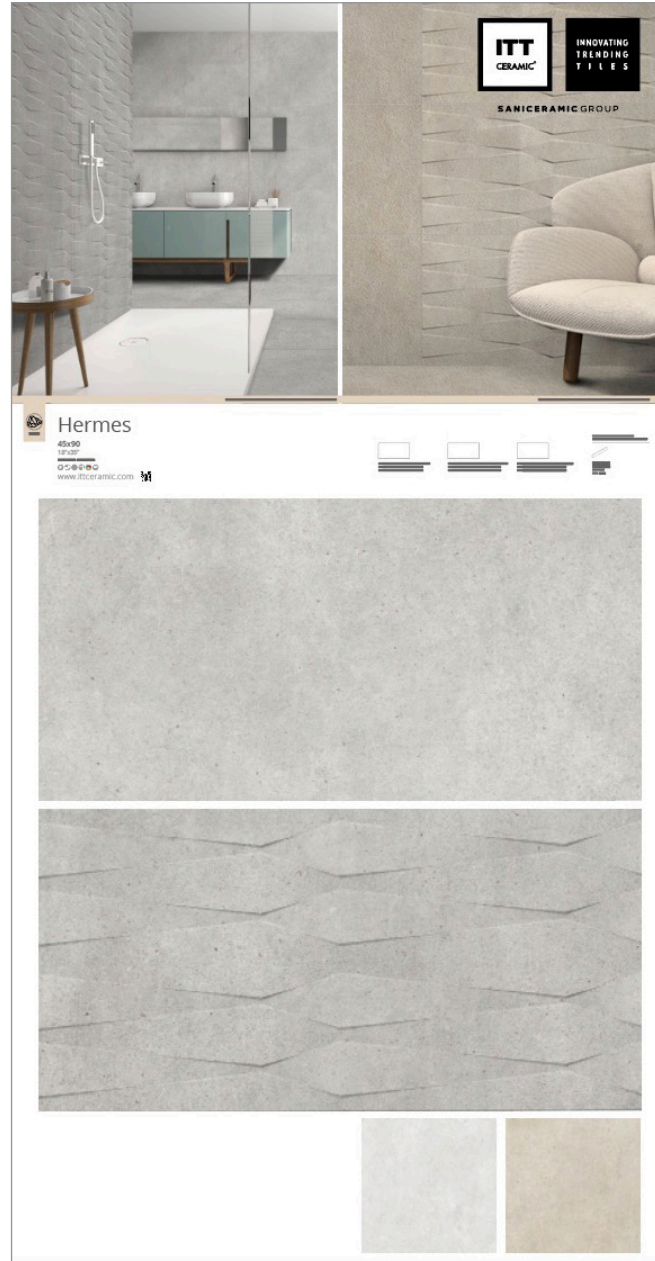

PORCELAIN PORCELANICO

B052 PT Hermes Matt 45x90