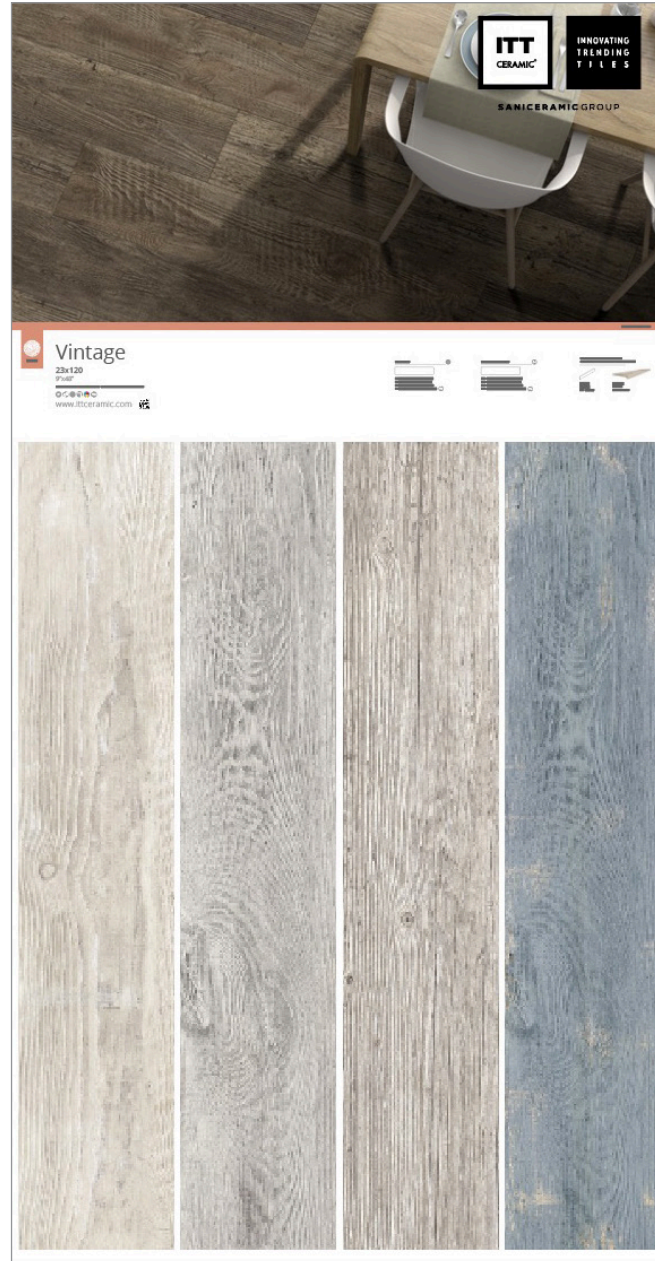

PORCELAIN PORCELANICO