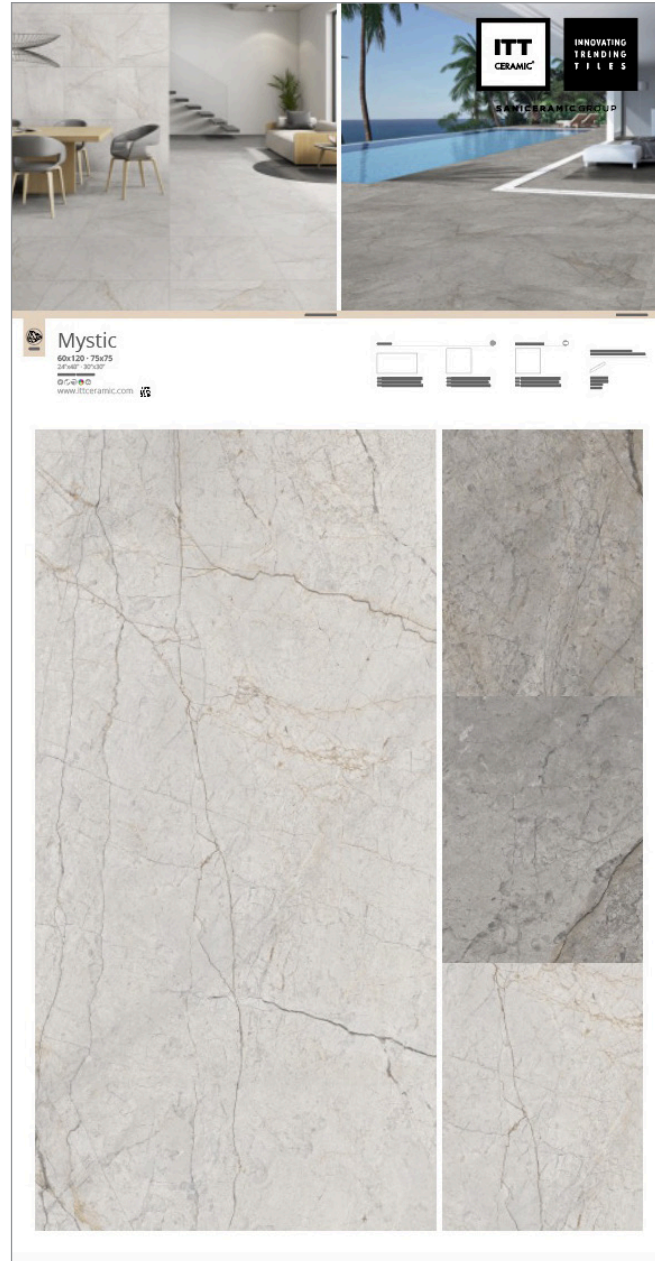

PORCELAIN PORCELANICO

A038 PT Mystic Matt 60x120