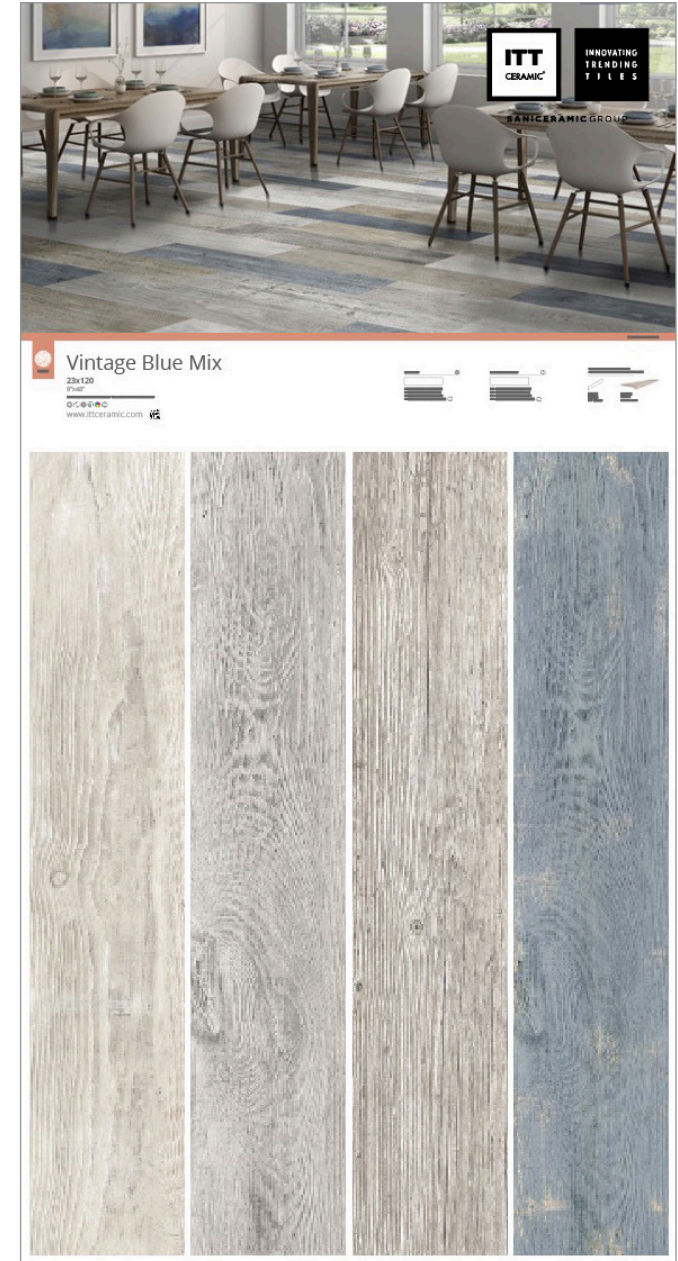

PORCELAIN PORCELANICO