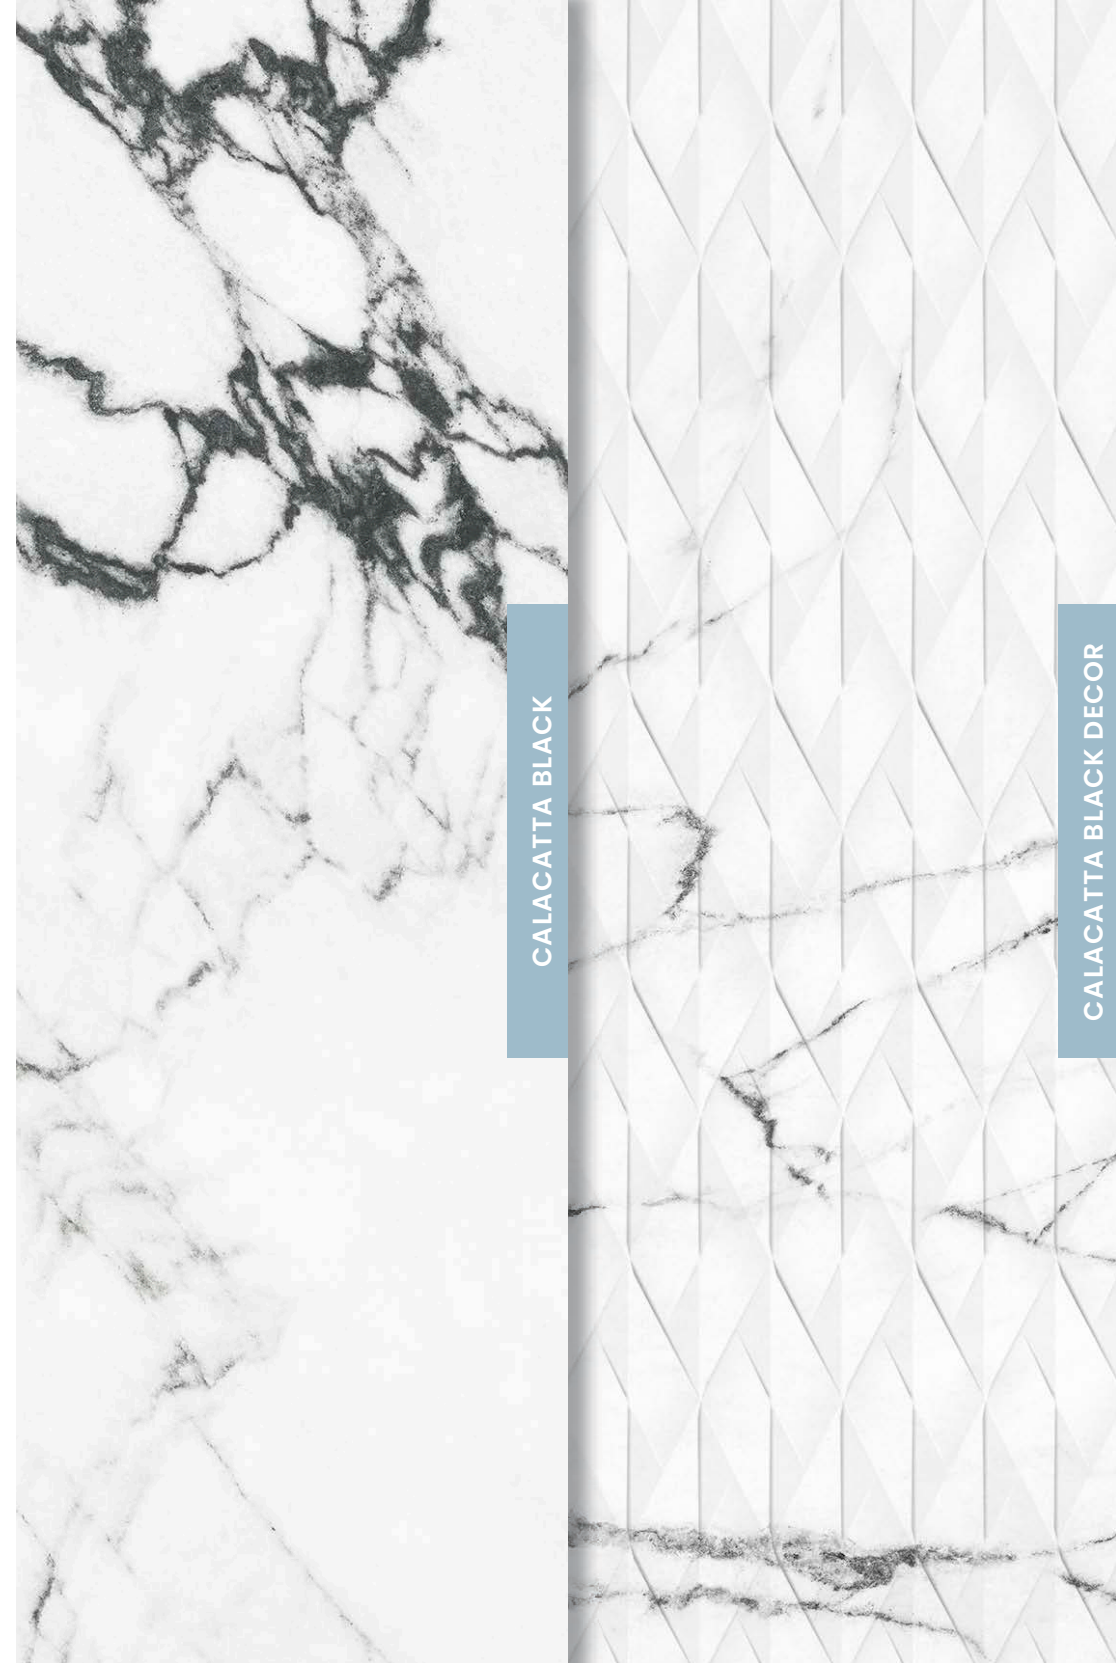

WALL · CALACATTA BLACK DECOR SHINY 29,5X90 RECT.

CALACATTA BLACK

CALACATTA BLACK DECOR

WALL TILE