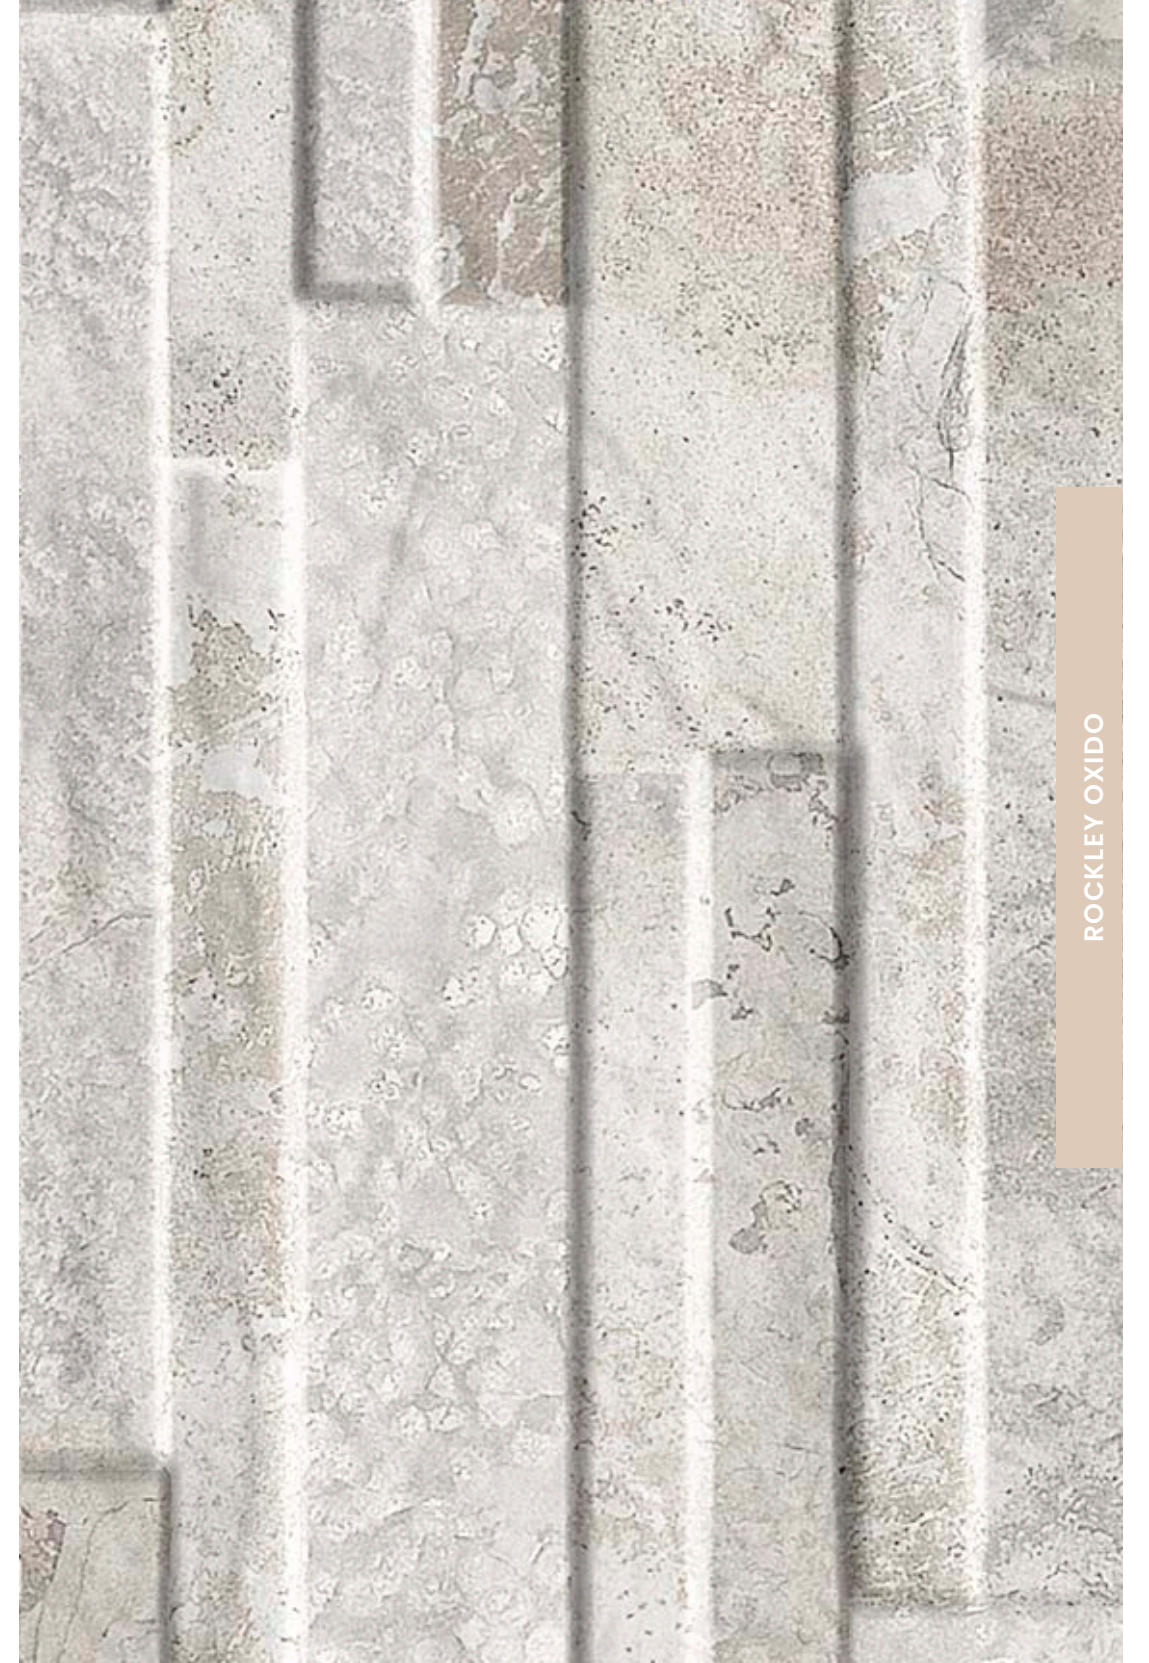

ROCKLEY OXIDO