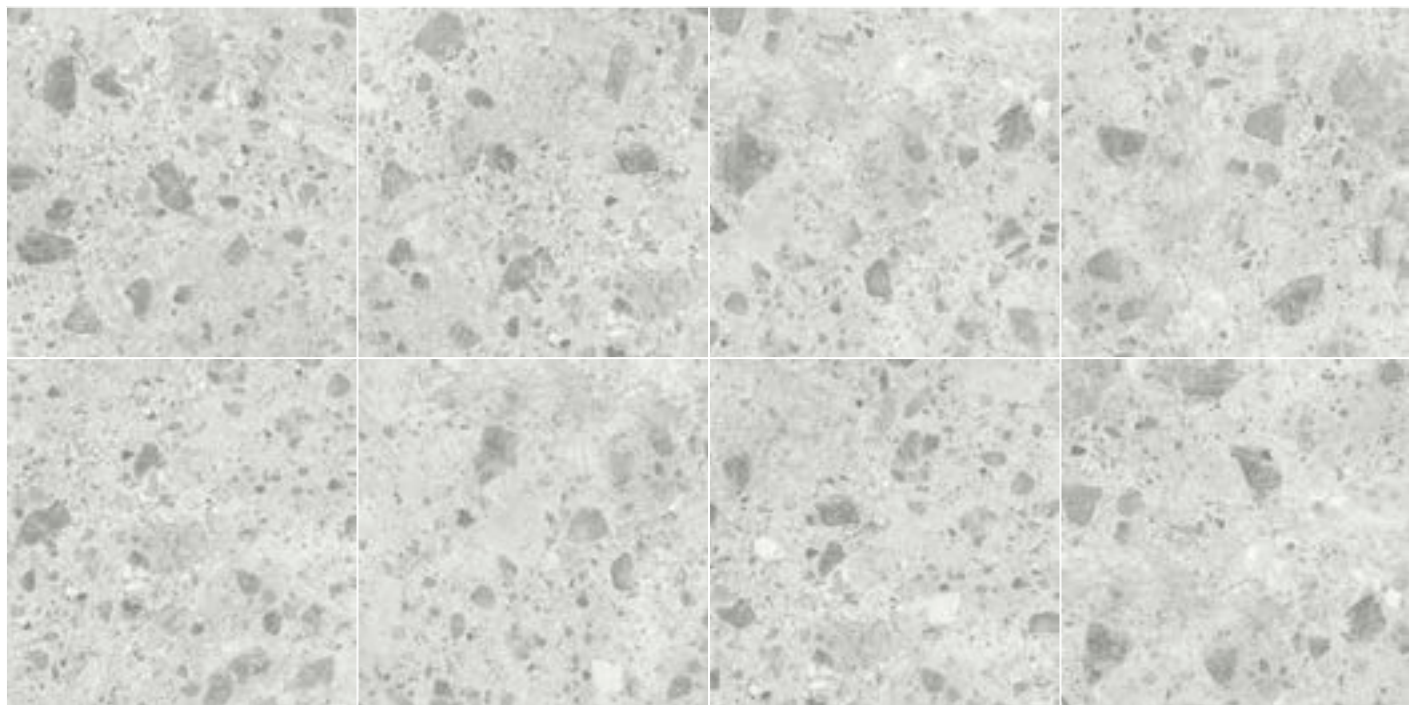

FLOOR INSIDE · AMSTERDAM GREY SATIN 60X120 RECT. | FLOOR OUTSIDE · AMSTERDAM GREY GRIP 60X120 RECT.

FLOOR · AMSTERDAM WHITE POLISHED 120X120 RECT.

AMSTERDAM WHITE

AMSTERDAM GREY

WHITE

GREY

Amsterdam

PORCELAIN | PORCELÁNICO
60x120 · 24"x48" 120x120 · 48"x48"