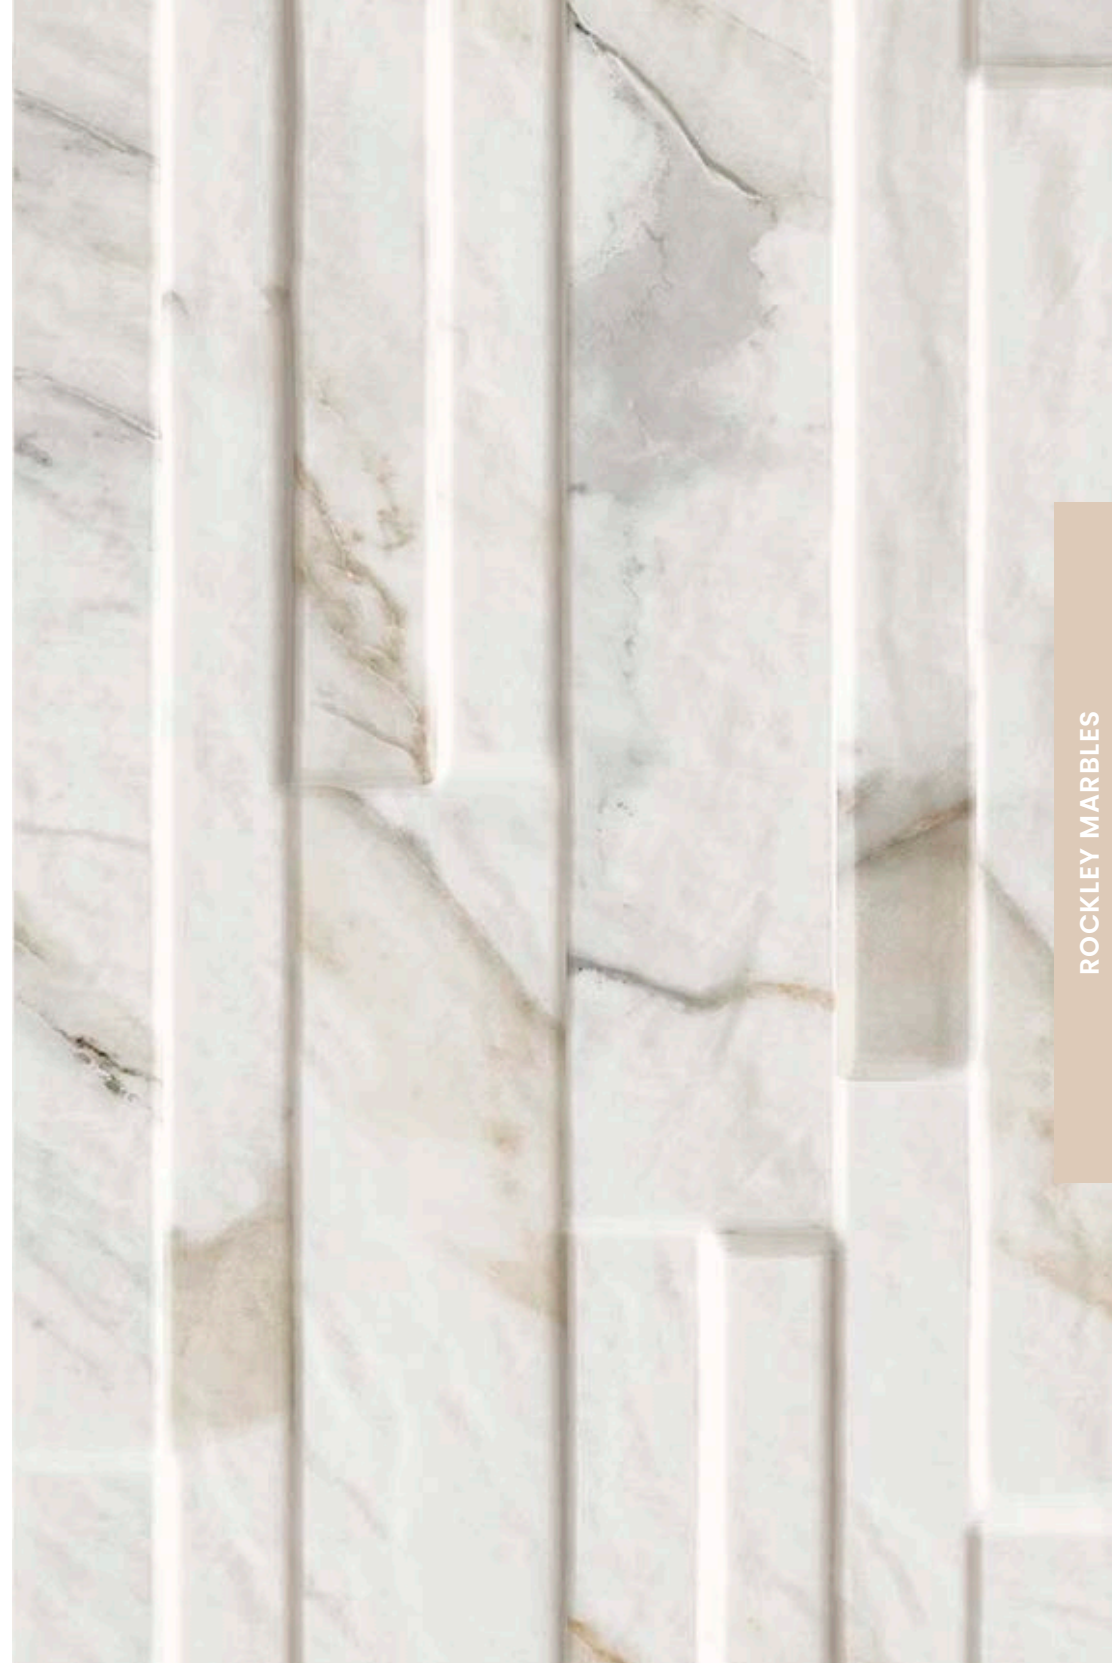

ROCKLEY MARBLES