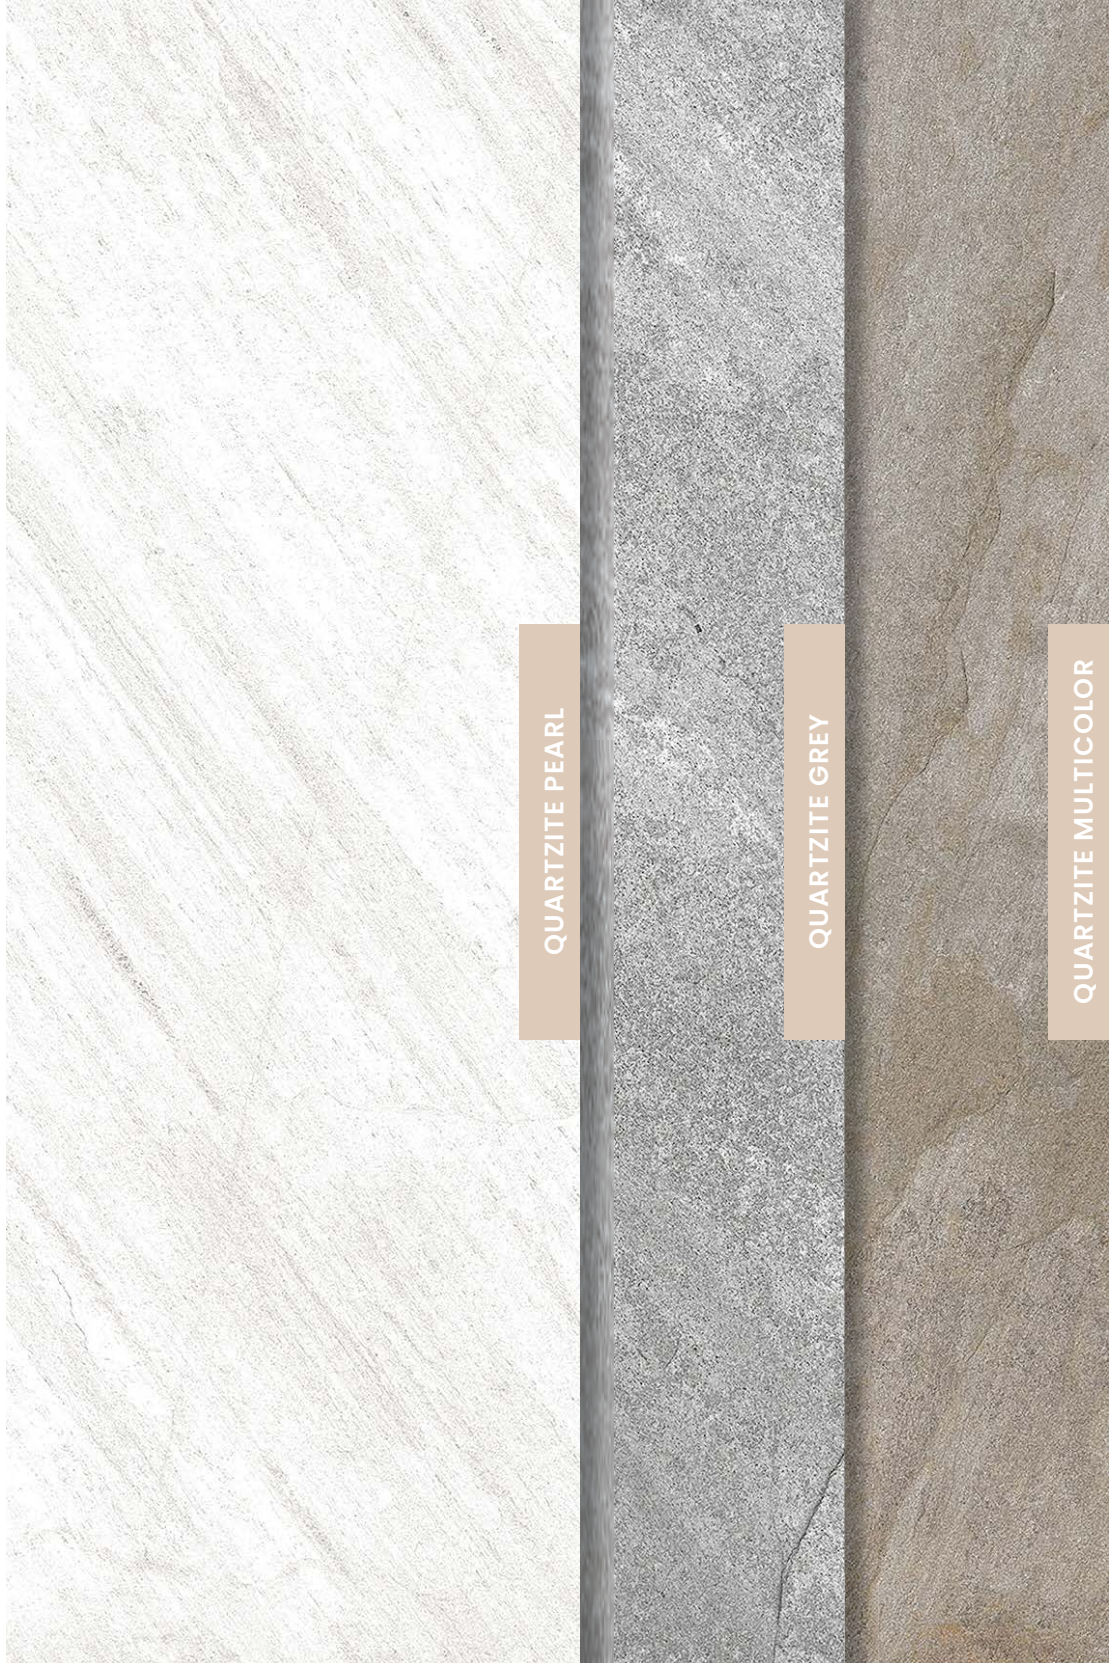

QUARTZITE PEARL

QUARTZITE GREY

QUARTZITE MULTICOLOR