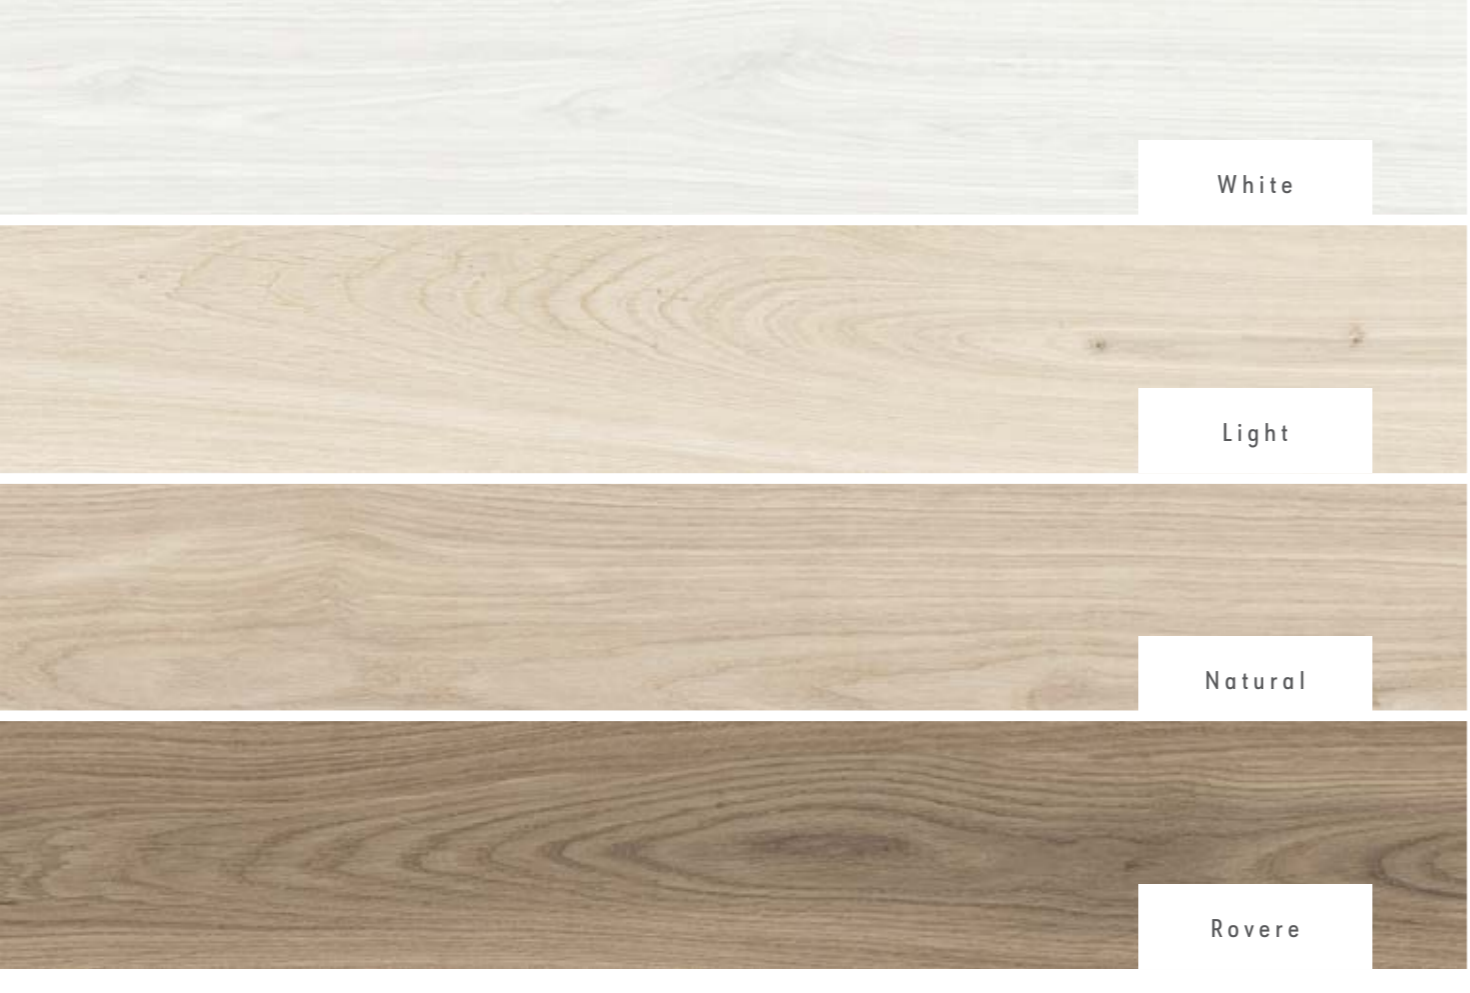

White

Light

Natural

Rovere