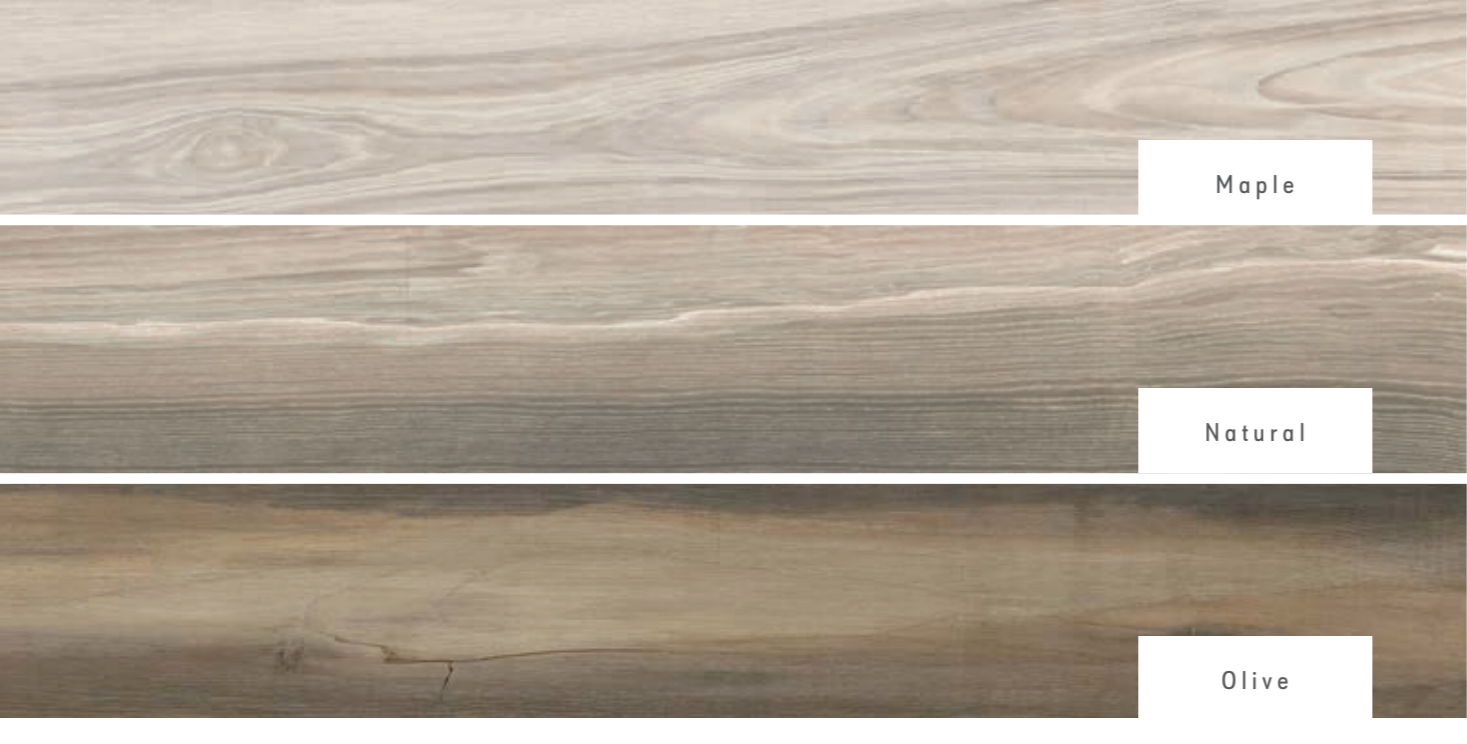

Maple

Natural

Olive

25x150 · 10x59"
30 diseños /design

FORMATOS FORMATS

- ☒ B48 Lakewood Maple Matt 25x150 Rect.
- ☐ B48 Lakewood Natural Matt 25x150 Rect.
- ☐ B48 Lakewood Olive Matt 25x150 Rect.

- ☒ B58 Lakewood Maple Grip 25x150 Rect.
- ☐ B58 Lakewood Natural Grip 25x150 Rect.
- ☐ B58 Lakewood Olive Grip 25x150 Rect.

PIEZAS ESPECIALES.
SPECIAL PIECES.