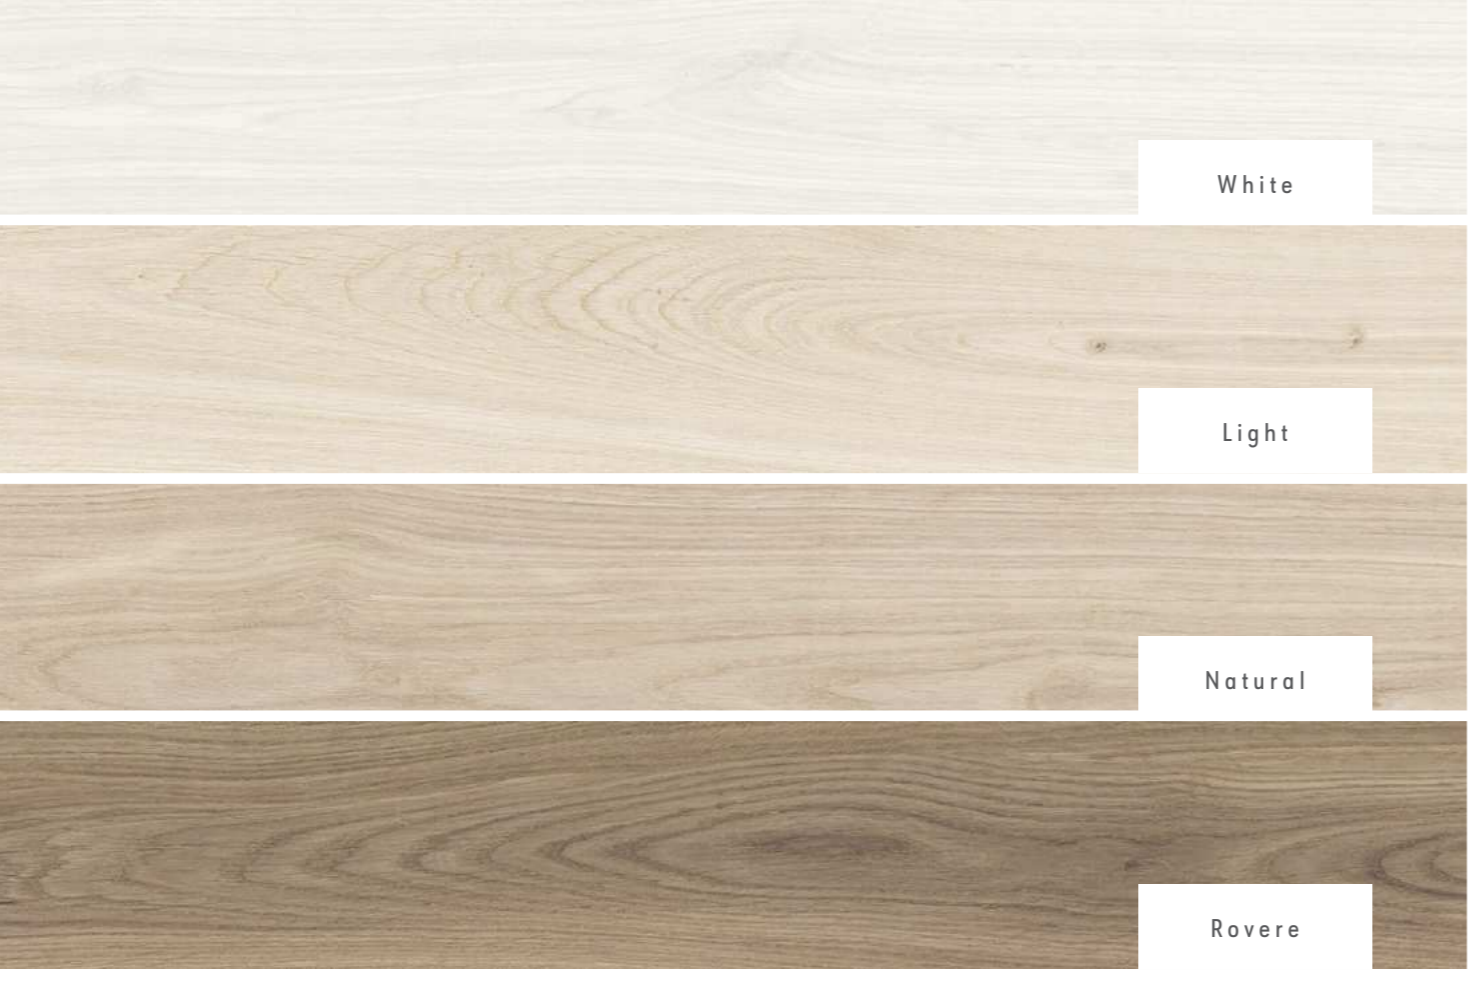

LAKEWOOD

25x150 10"x59"

PORCELAIN · PORCELÁNICO

PERFECT MATCH
Avenue Ash&Graphite 1200x3000 Rect.

FLOOR
Lakewood Olive Matt 25x150 Rect.
WALL
Avenue Ash Silk 1200x3000 Rect. / Avenue Graphite Silk 1200x3000 Rect.