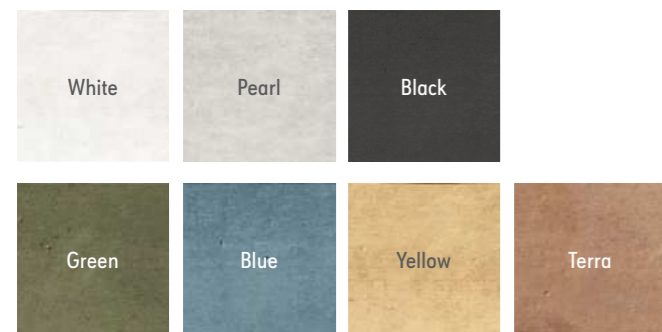

Colores disponibles Available colors

- B121 Vita White Matt 5,2x16
- B121 Vita Pearl Matt 5,2x16
- B121 Vita Black Matt 5,2x16
- B121 Vita Green Matt 5,2x16
- B121 Vita Blue Matt 5,2x16
- B121 Vita Yellow Matt 5,2x16
- B121 Vita Terra Matt 5,2x16