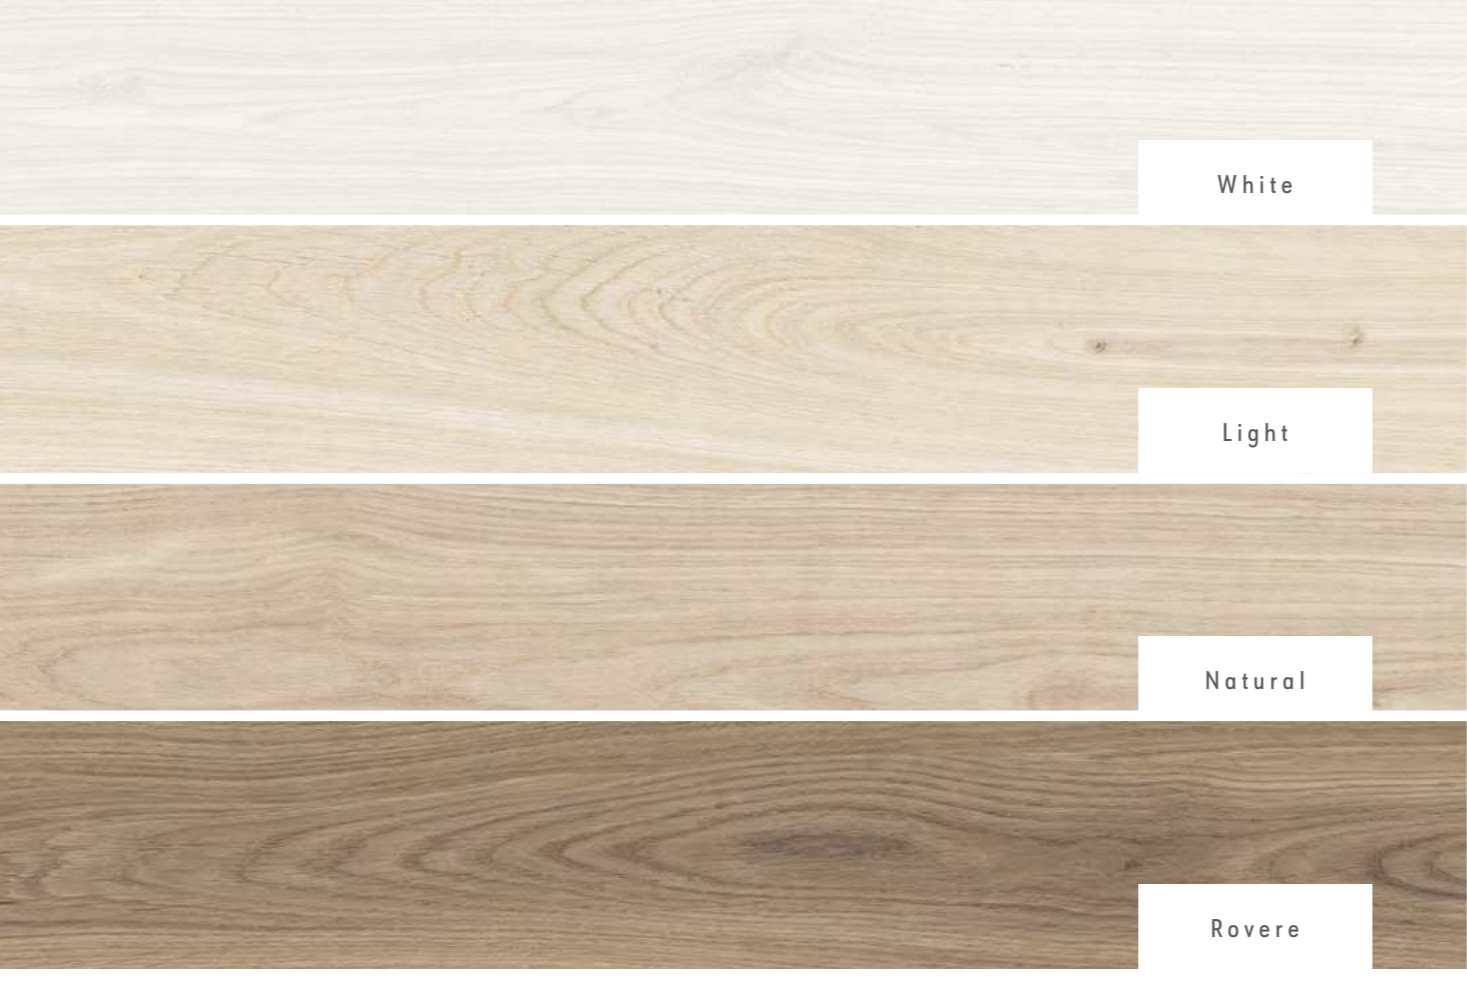

White

Light

Natural

Rovere