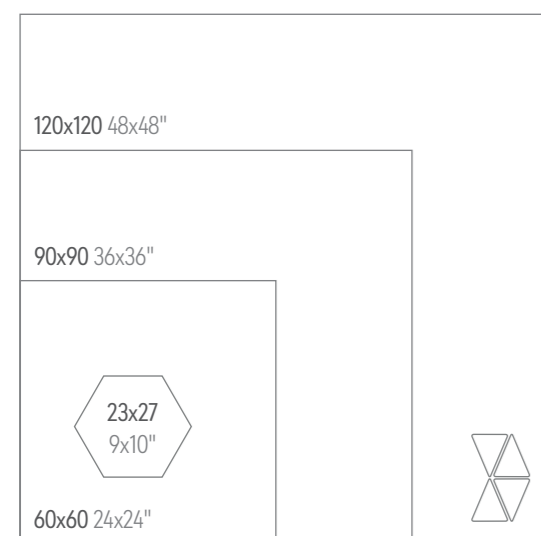

FORMATOS FORMATS

18,7x28,7 7x11"

WALL
Seven Hazelnut Matt 59,5x119,2 Rect. / Vita Blue Shiny 5,2x16
FLOOR
Seven Hazelnut Matt 59,5x119,2 Rect.