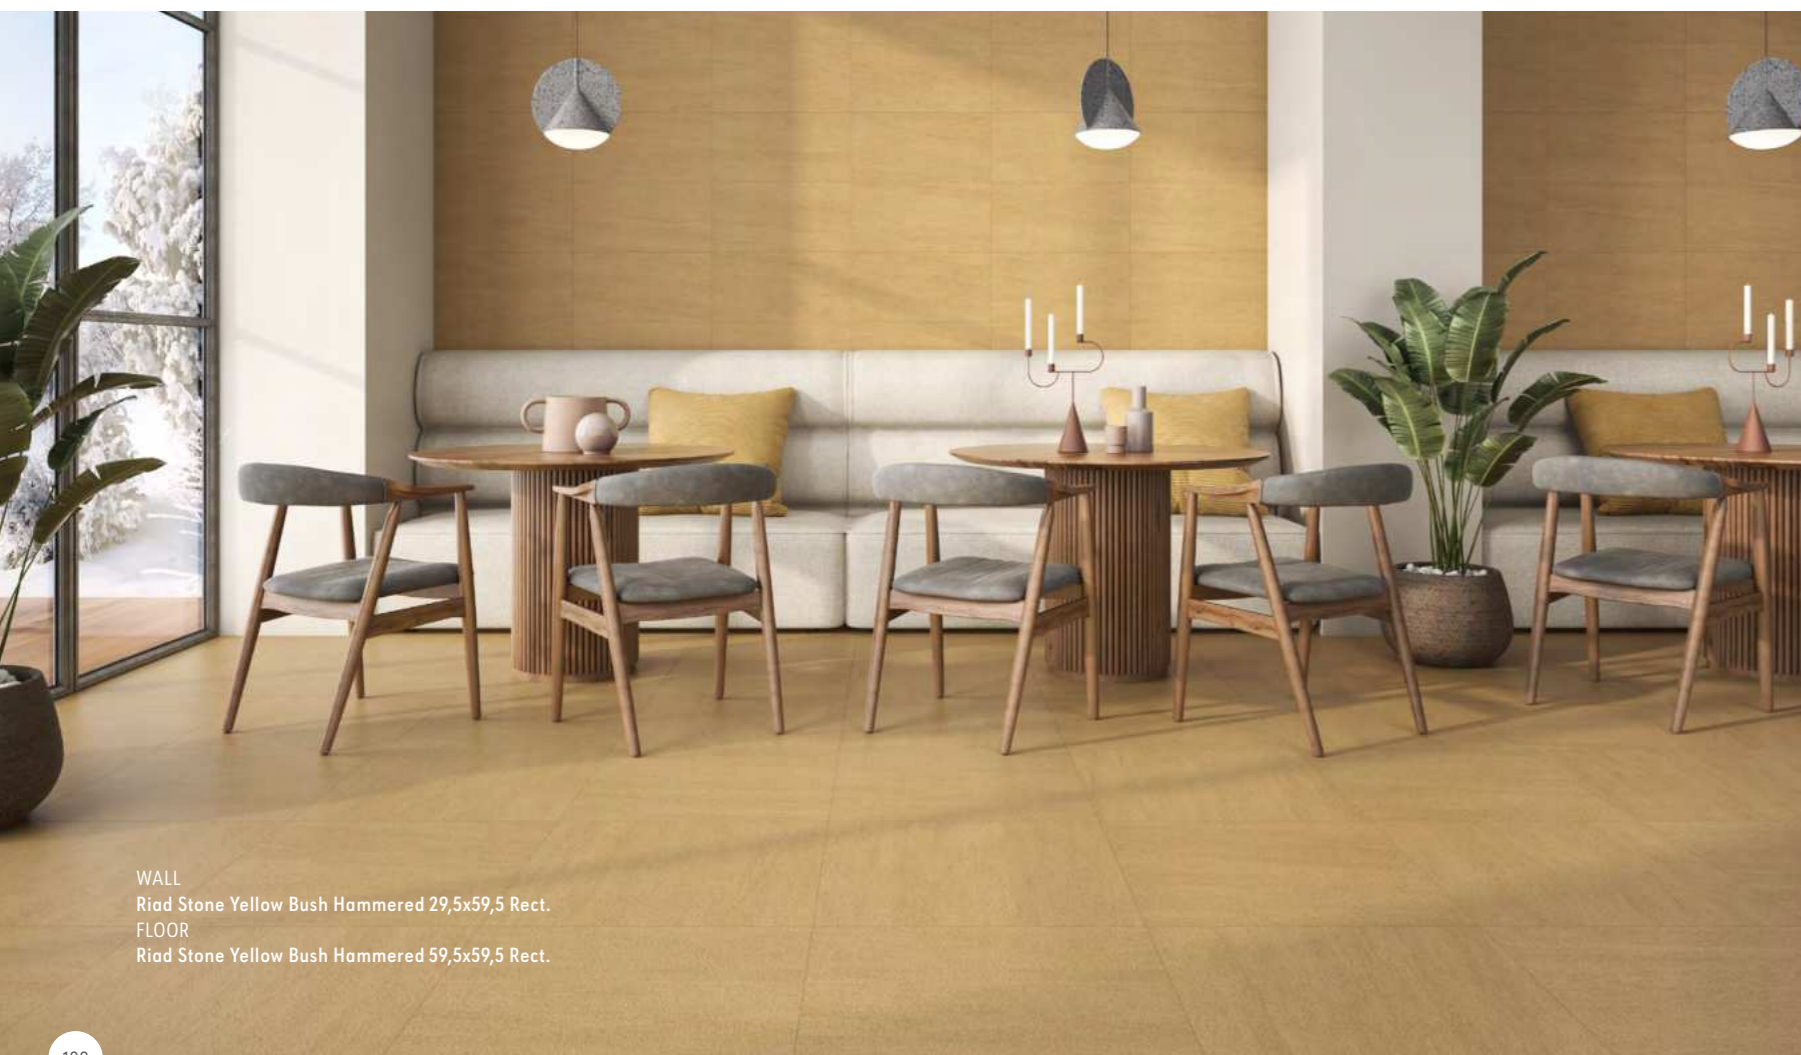

FLOOR
Riad Stone Yellow Bush Hammered 59,5x119,2 Rect.

WALL
Riad Stone Yellow Bush Hammered 29,5x59,5 Rect.
FLOOR
Riad Stone Yellow Bush Hammered 59,5x59,5 Rect.