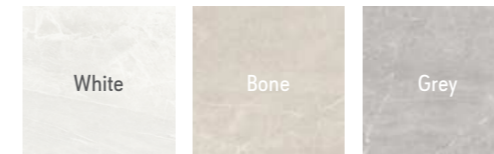

WALL
Burlington Grey Matt 59,5x119,2 Rect.
FLOOR
Burlington Grey Grip 120x120 Rect.

BURLINGTON

30x60 12"x24" 60x60 24"x24" 60x120 24"x48" 120x120 48"x48"

PORCELÁNICO · PORCELAIN

Colores disponibles
Available colors