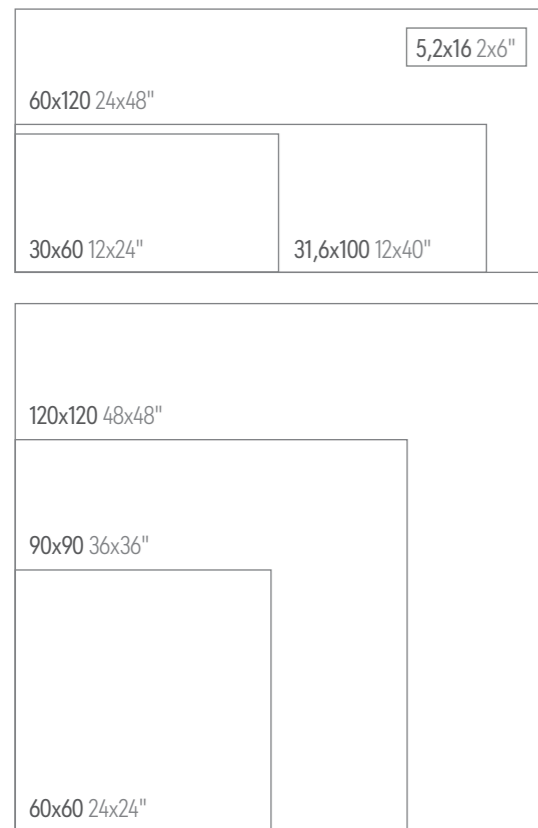

WALL
Macan White Matt 31,6x100 Rect. / Macan White Decor Matt 31,6x100 Rect.
FLOOR
Macan White Matt 59,5x59,5 Rect.

FORMATOS FORMATS