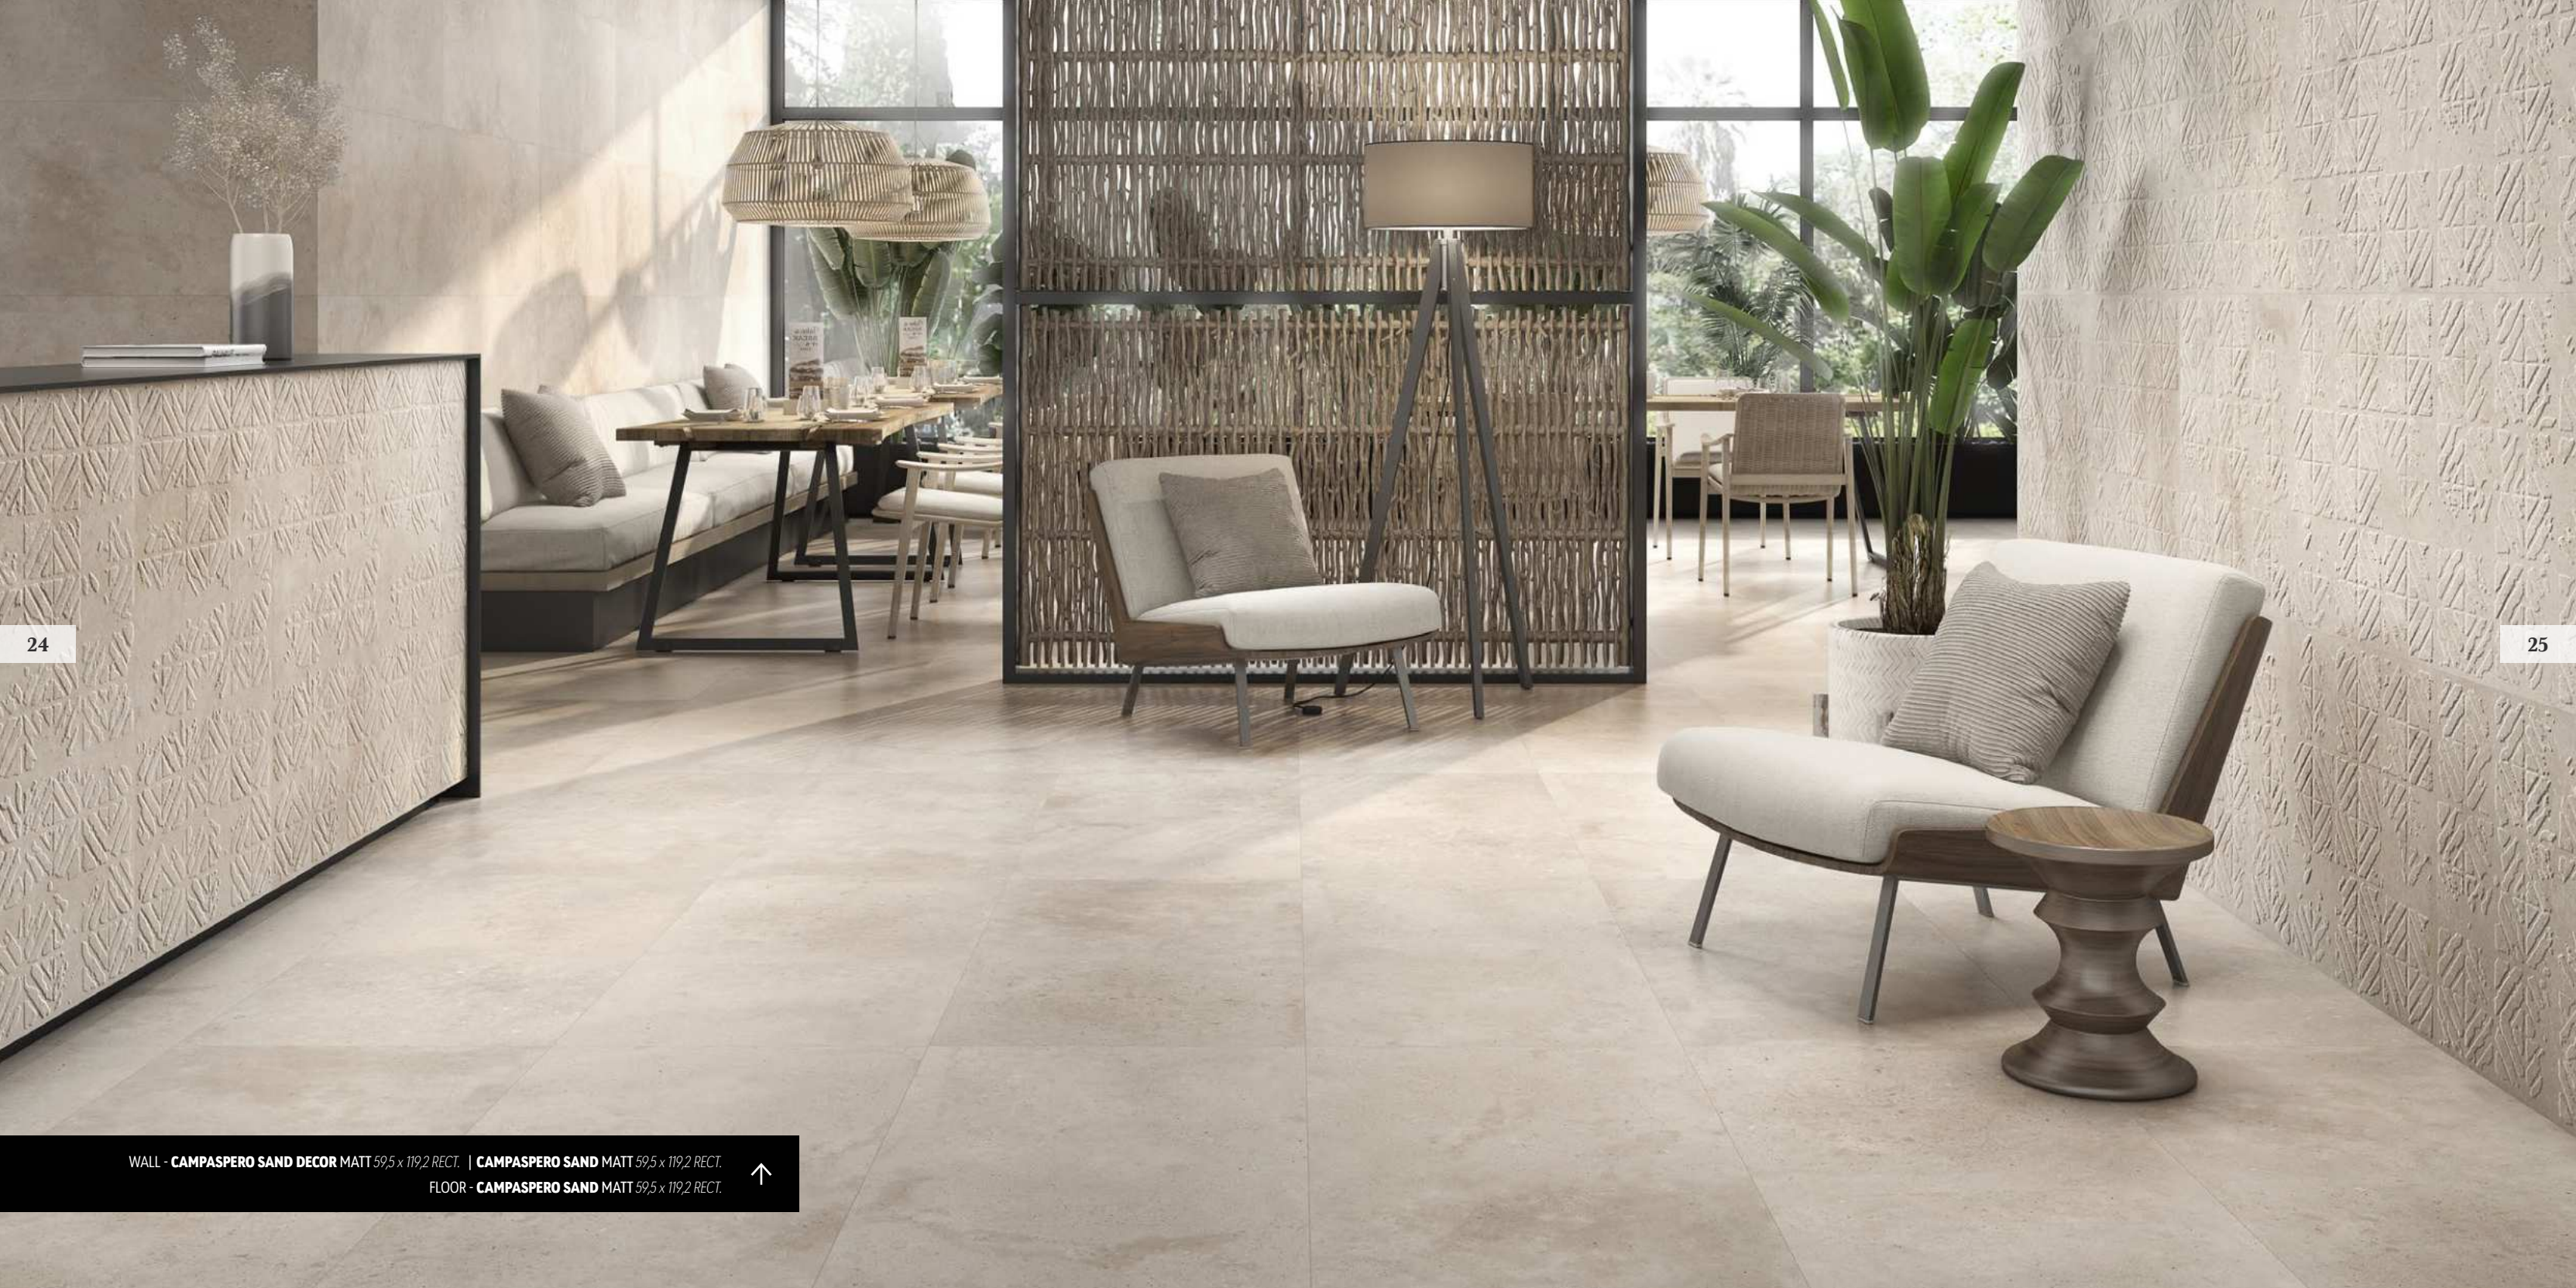

WALL - **CAMPASPERO SAND DECOR MATT** 59,5 x 119,2 RECT. | **CAMPASPERO SAND MATT** 59,5 x 119,2 RECT.
FLOOR - **CAMPASPERO SAND MATT** 59,5 x 119,2 RECT.