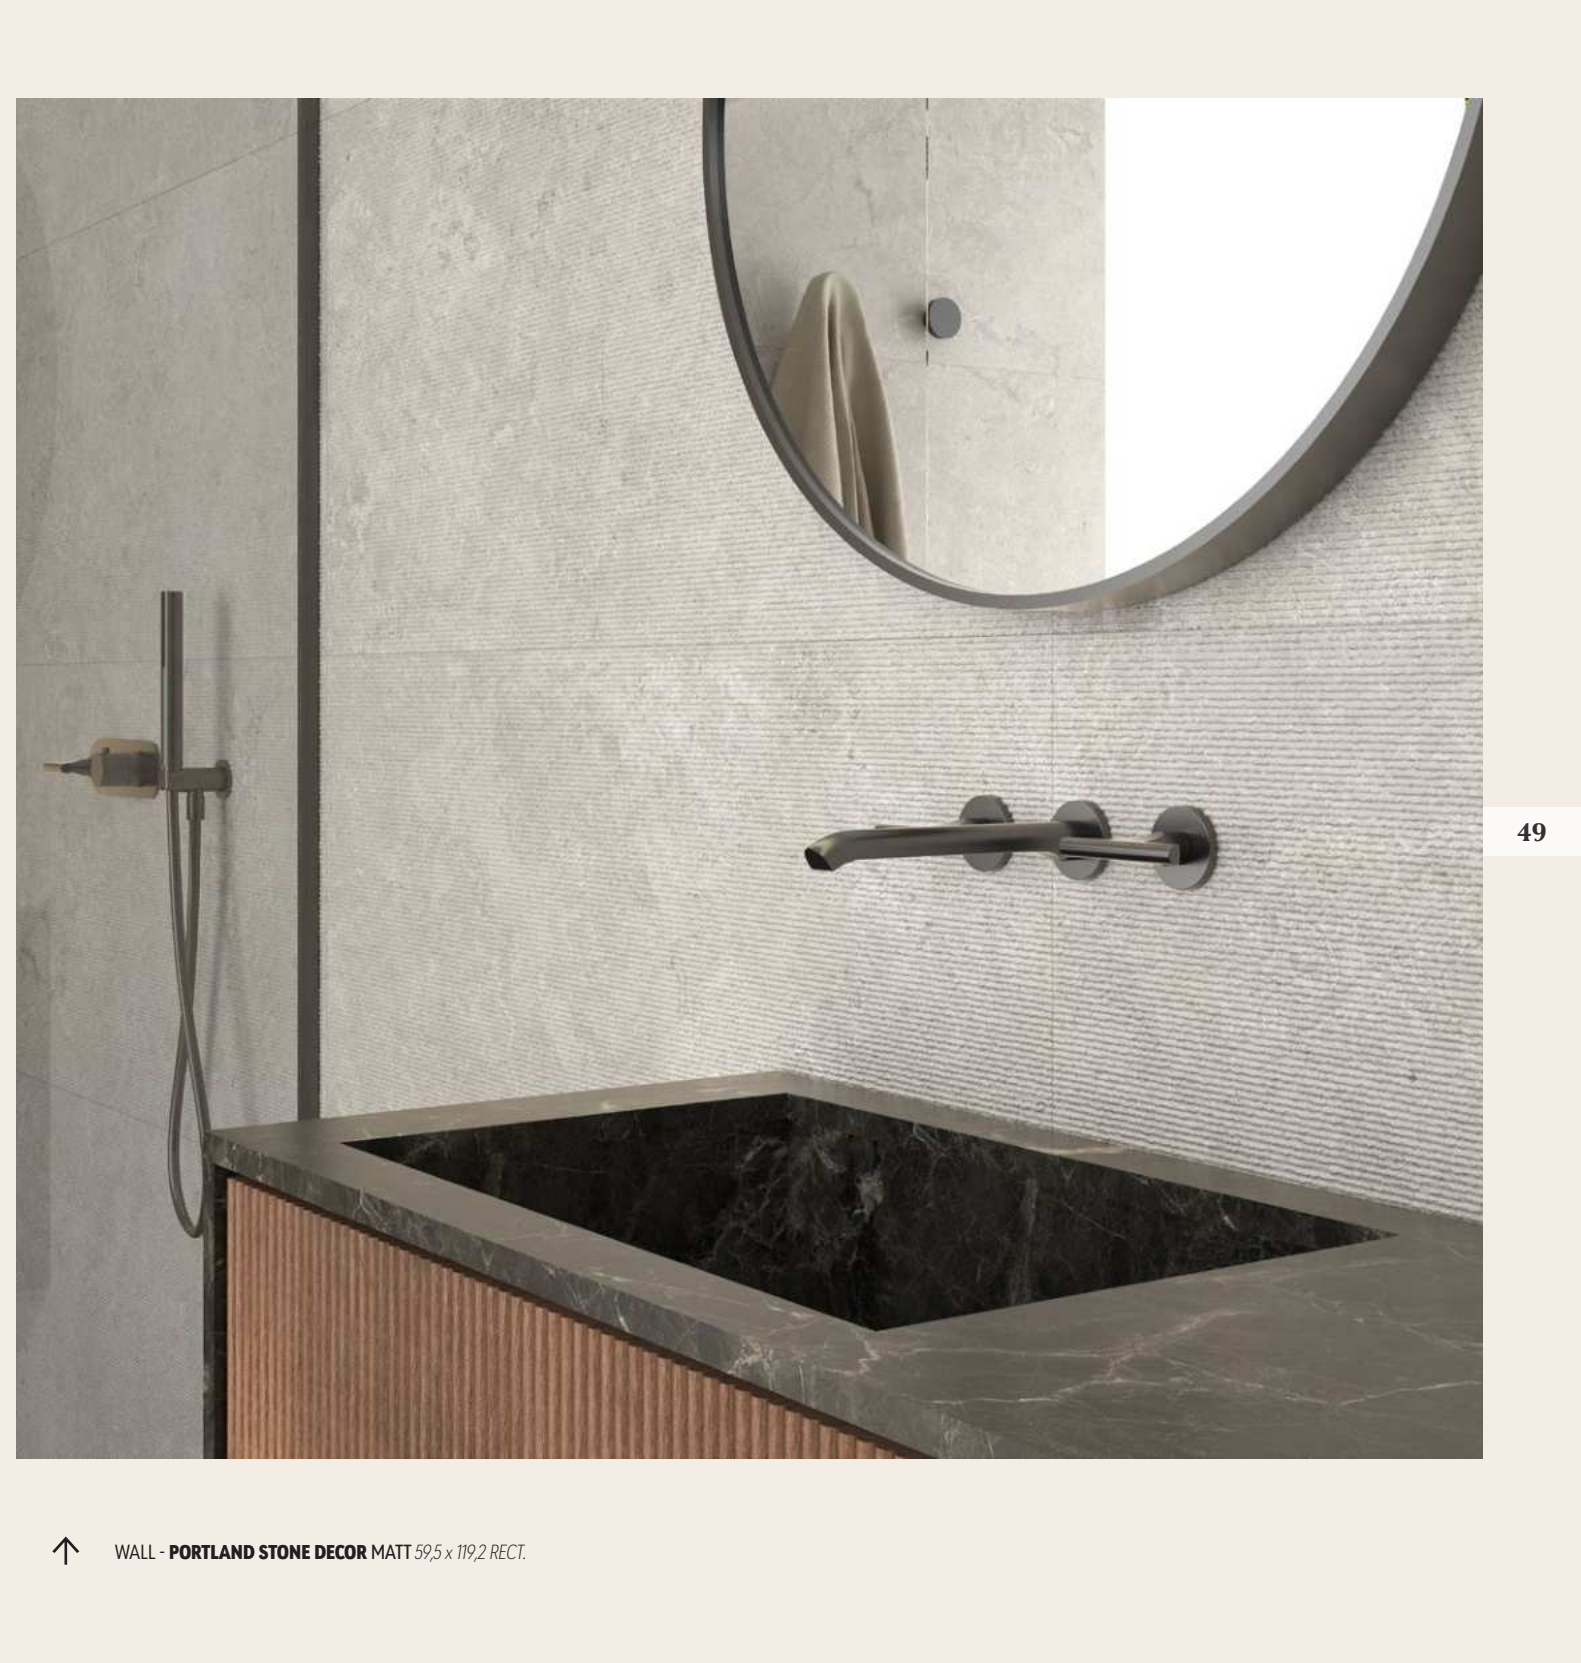

↑ WALL - PORTLAND STONE DECOR MATT 59,5 x 119,2 RECT. | PORTLAND STONE MATT 59,5 x 119,2 RECT.
FLOOR - PORTLAND STONE MATT 59,5 x 119,2 RECT.

↑ WALL - PORTLAND STONE DECOR MATT 59,5 x 119,2 RECT.