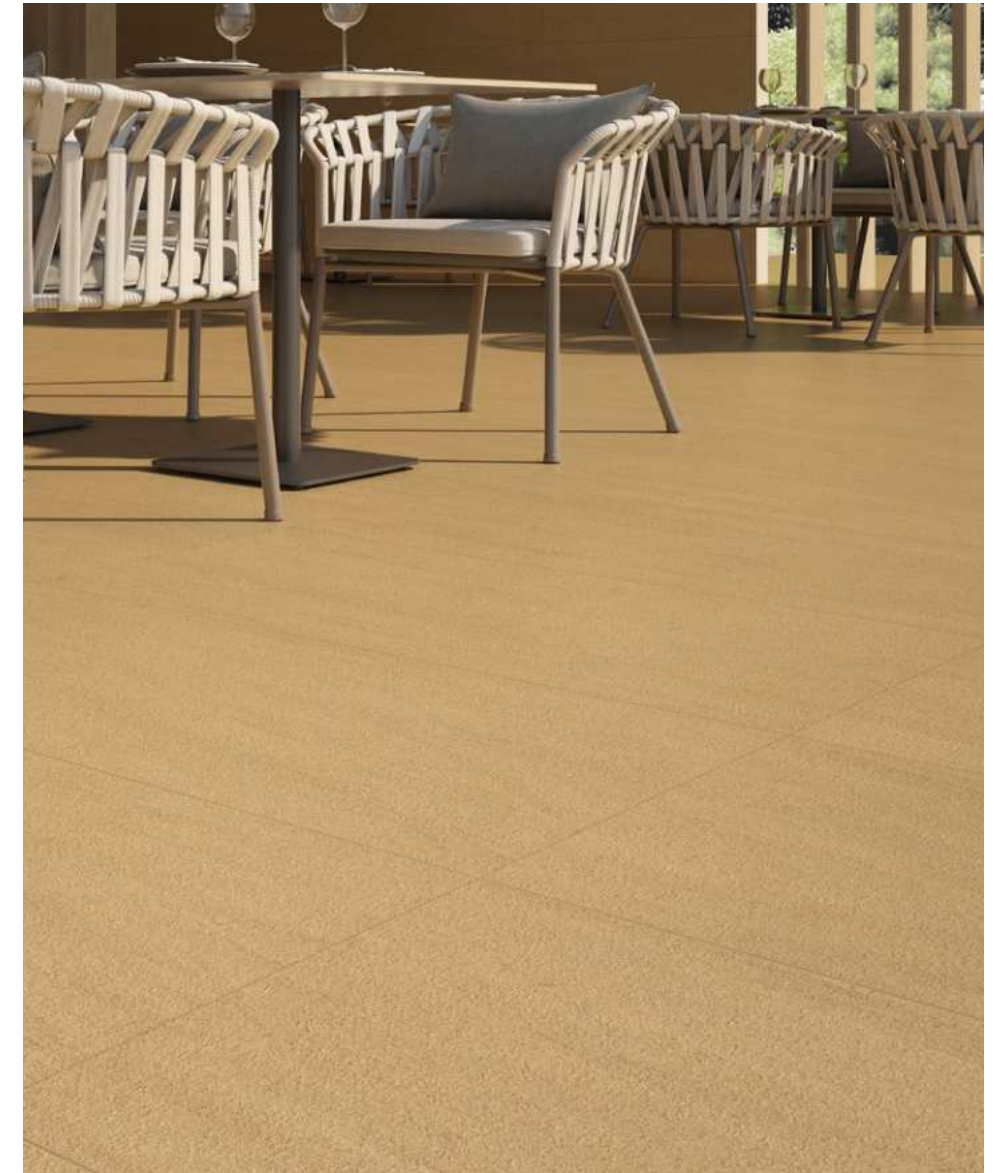

FLOOR - **RIAD STONE YELLOW BUSH HAMMERED** 59,5 x 119,2 RECT.