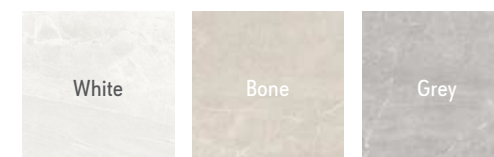

PORCELÁNICO · PORCELAIN

Colores disponibles
Available colors

- B47 Burlington White Matt 120x120 Rect.
- B47 Burlington Bone Matt 120x120 Rect.
- B47 Burlington Grey Matt 120x120 Rect.
- C3 B53 Burlington White Grip 120x120 Rect.
- C3 B53 Burlington Bone Grip 120x120 Rect.
- C3 B53 Burlington Grey Grip 120x120 Rect.