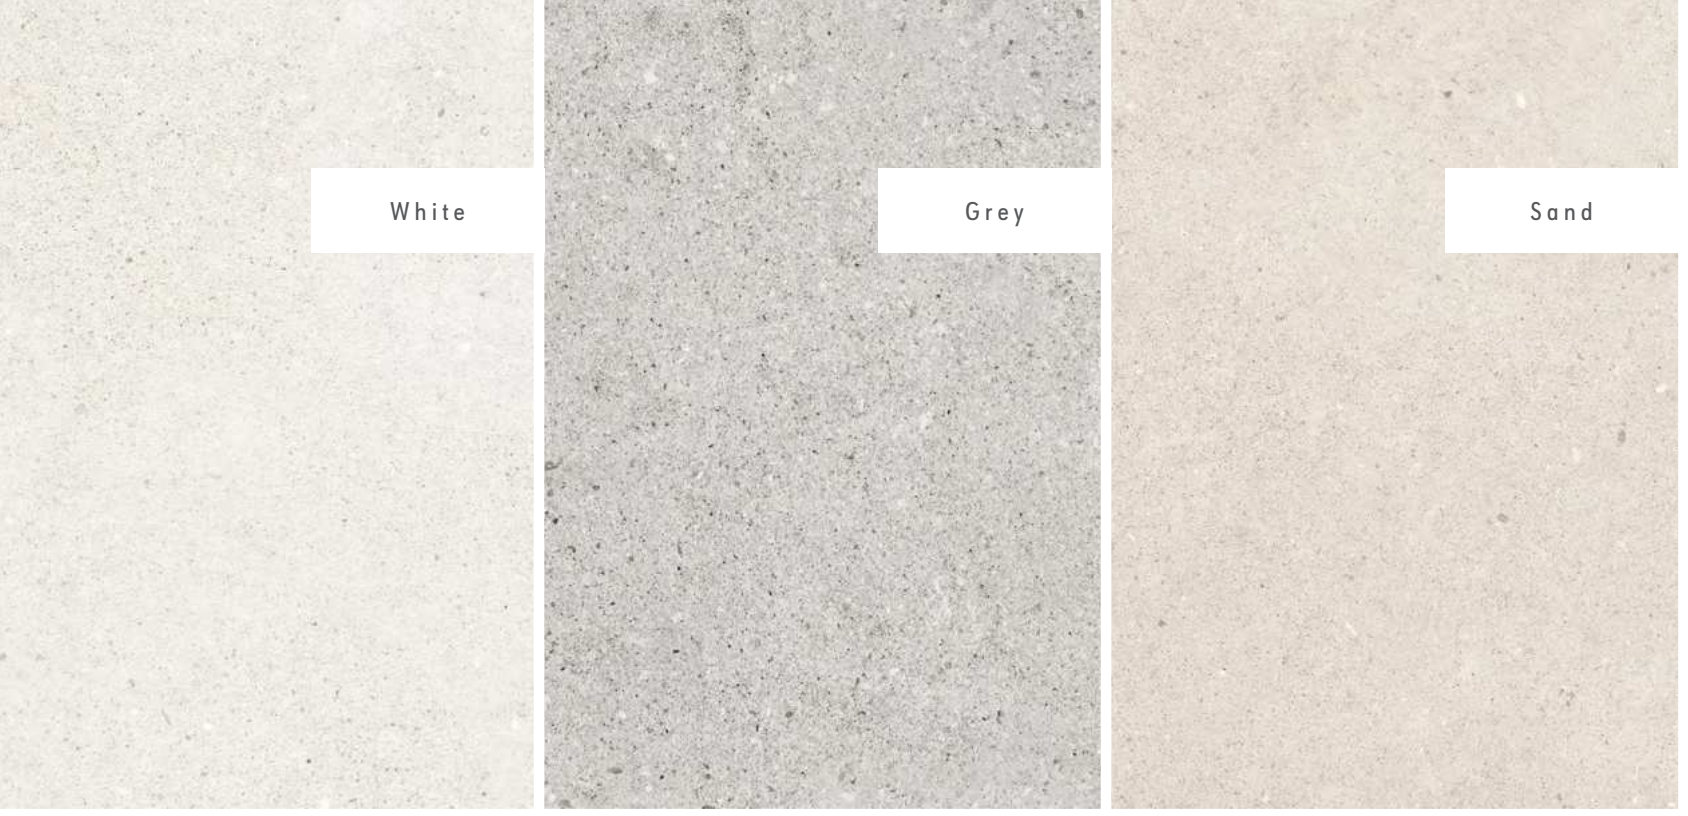

MACAN

PORCELÁNICO Y PASTA BLANCA · PORCELAIN & WHITE BODY