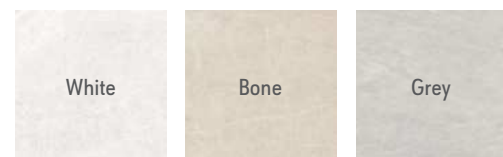

Burlington

Burlington Decor

Colores disponibles
Available colors

B115 Burlington White WB Matt 29,5x59,5 Rect.
B115 Burlington Bone WB Matt 29,5x59,5 Rect.
B115 Burlington Grey WB Matt 29,5x59,5 Rect.

B119 Burlington White Decor Matt 29,5x59,5 Rect.
B119 Burlington Bone Decor Matt 29,5x59,5 Rect.
B119 Burlington Grey Decor Matt 29,5x59,5 Rect.