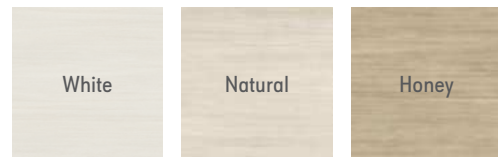

SOLEIL

60x120 24"x48"

PORCELÁNICO · PORCELAIN

Colores disponibles
Available colors