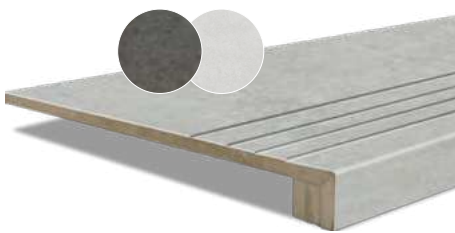

Peldaño. Step.
P26 Peldaño Ingletado 33x120 Atrium Anthracite Matt ●
P26 Peldaño Ingletado 33x120 Atrium Grey Matt
P26 Peldaño Ingletado 33x120 Atrium Pearl Matt