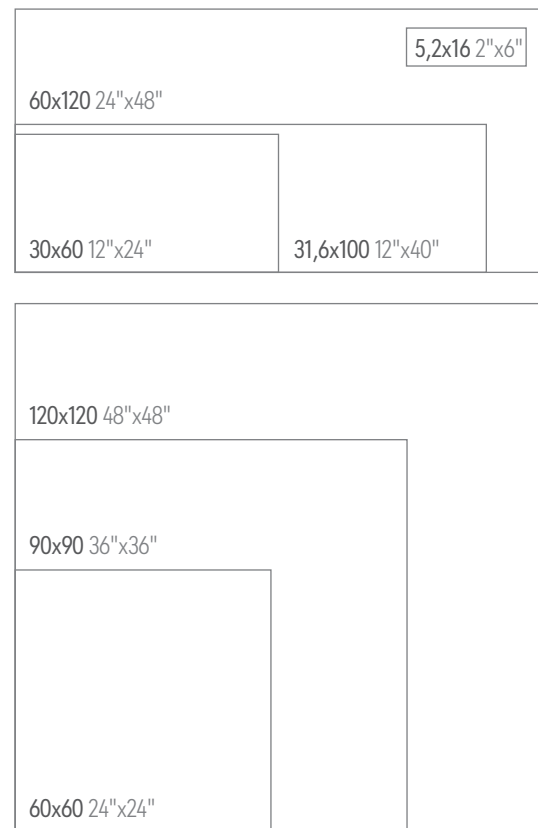

WALL
Macan White Matt 31,6x100 Rect. / Macan White Decor Matt 31,6x100 Rect.
FLOOR
Macan White Matt 59,5x59,5 Rect.

FORMATOS FORMATS