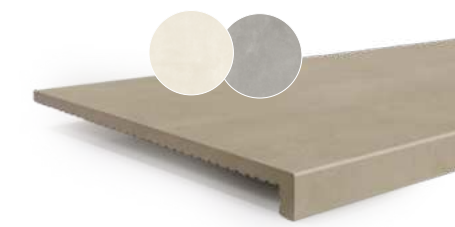

- B27 Seven Beige Matt 59,5x59,5 Rect.
- B27 Seven Sand Matt 59,5x59,5 Rect.
- B27 Seven Hazelnut Matt 59,5x59,5 Rect.
- B27 Seven Pearl Matt 59,5x59,5 Rect.
- B27 Seven Silver Matt 59,5x59,5 Rect.
- B27 Seven Grey Matt 59,5x59,5 Rect.
- B52 Seven Beige Grip 59,5x59,5 Rect.
- B52 Seven Sand Grip 59,5x59,5 Rect.
- B52 Seven Hazelnut Grip 59,5x59,5 Rect.
- B52 Seven Pearl Grip 59,5x59,5 Rect.
- B52 Seven Silver Grip 59,5x59,5 Rect.
- B52 Seven Grey Grip 59,5x59,5 Rect.

**
Disponible en Arklam · Available in Arklam
1200x2800 Natural
1600x3200 Hazelnut Natural (Countertop 12)

- P136 Mosaico Seven Beige Matt 18,7x28,7
- P136 Mosaico Seven Sand Matt 18,7x28,7
- P136 Mosaico Seven Hazelnut Matt 18,7x28,7
- P136 Mosaico Seven Pearl Matt 18,7x28,7
- P136 Mosaico Seven Silver Matt 18,7x28,7
- P136 Mosaico Seven Grey Matt 18,7x28,7

COMBINACIÓN PERFECTA
PERFECT MATCH

- B121 Vita Matt 5,2x16
- B121 Vita Shiny 5,2x16

** White, Pearl, Yellow, Terra, Blue, Green & Black

*Take a look to Vita in page 244.
*Echa un vistazo a Vita en la página 244.

PIEZAS ESPECIALES
SPECIAL PIECES

- Rodapié. Skirting.
- P31 8x60 / 8x59,5
- P36 8x90

Peldaño. Step.

- P129 Peldaño Recto 33x120 Seven Beige Matt
- P129 Peldaño Recto 33x120 Seven Grey Matt
- P129 Peldaño Recto 33x120 Seven Hazelnut Matt