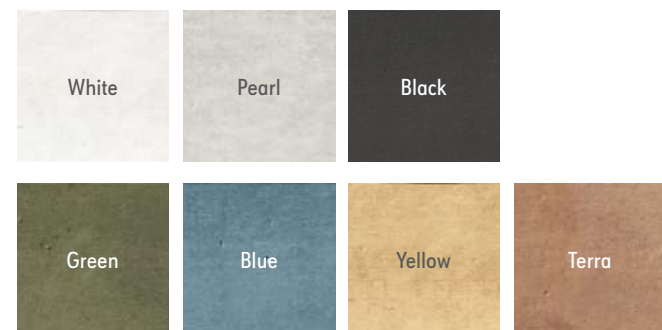

PASTA BLANCA · WHITE BODY

Colores disponibles Available colors

- B121 Vita White Matt 5,2x16
- B121 Vita Pearl Matt 5,2x16
- B121 Vita Black Matt 5,2x16
- B121 Vita Green Matt 5,2x16
- B121 Vita Blue Matt 5,2x16
- B121 Vita Yellow Matt 5,2x16
- B121 Vita Terra Matt 5,2x16