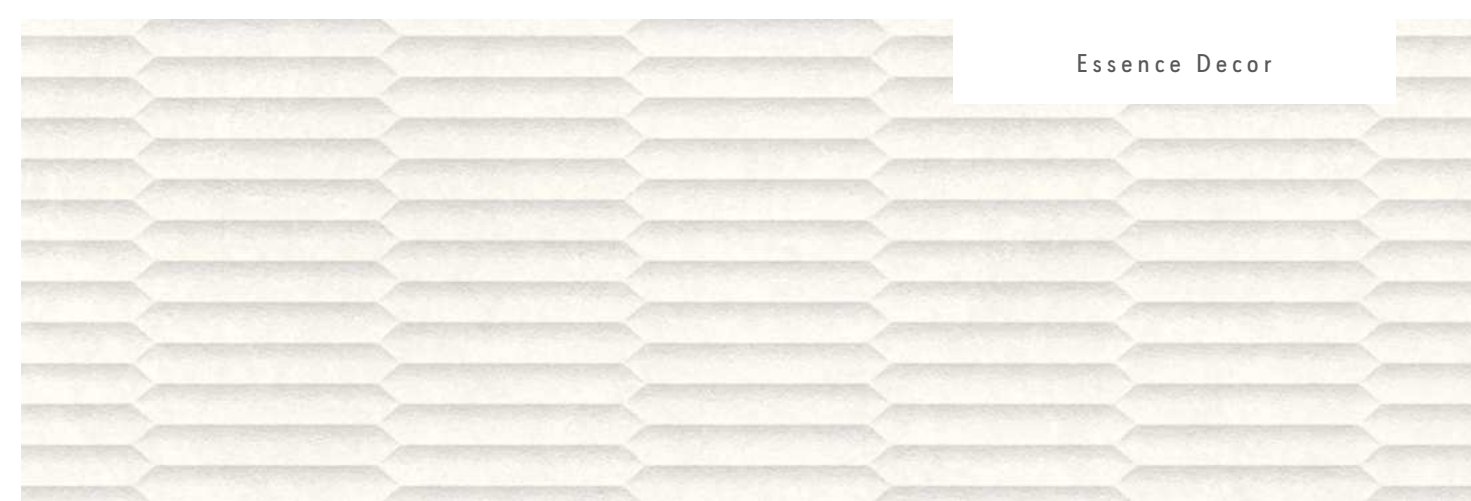

ESSENCE

30x90 12"x36" 60x60 24"x24"

PASTA BLANCA Y PORCELÁNICO · WHITE BODY & PORCELAIN

Confetti

Colores disponibles
Available colors

30x90 · 12"x36"
24 diseños /design
Confetti 30x90 · 12"x36"
6 diseño /design
60x60 · 24"x24"
16 diseños /design

B69 Essence Blanc Matt 29,5x90 Rect.
B69 Essence Bleu Matt 29,5x90 Rect.
B69 Essence Gris Matt 29,5x90 Rect.
B69 Essence Ivoire Matt 29,5x90 Rect.
B69 Essence Ocre Matt 29,5x90 Rect.

B59 Essence Blanc Decor Matt 29,5x90 Rect.
B59 Essence Bleu Decor Matt 29,5x90 Rect.
B59 Essence Gris Decor Matt 29,5x90 Rect.
B59 Essence Ivoire Decor Matt 29,5x90 Rect.
B59 Essence Ocre Decor Matt 29,5x90 Rect.

PAVIMENTO COORDINADO
COORDINATED FLOOR TILES

B60 Essence Ivoire Matt 59,5x59,5 Rect.
B60 Essence Ocre Matt 59,5x59,5 Rect.
B60 Essence Gris Matt 59,5x59,5 Rect.

PIEZAS ESPECIALES.
SPECIAL PIECES.

Rodapié romo. Skirting romo.
P31 8x59,5

B59 Confetti Ivoire Matt 29,5x90 Rect.
B59 Confetti Blanc Matt 29,5x90 Rect.