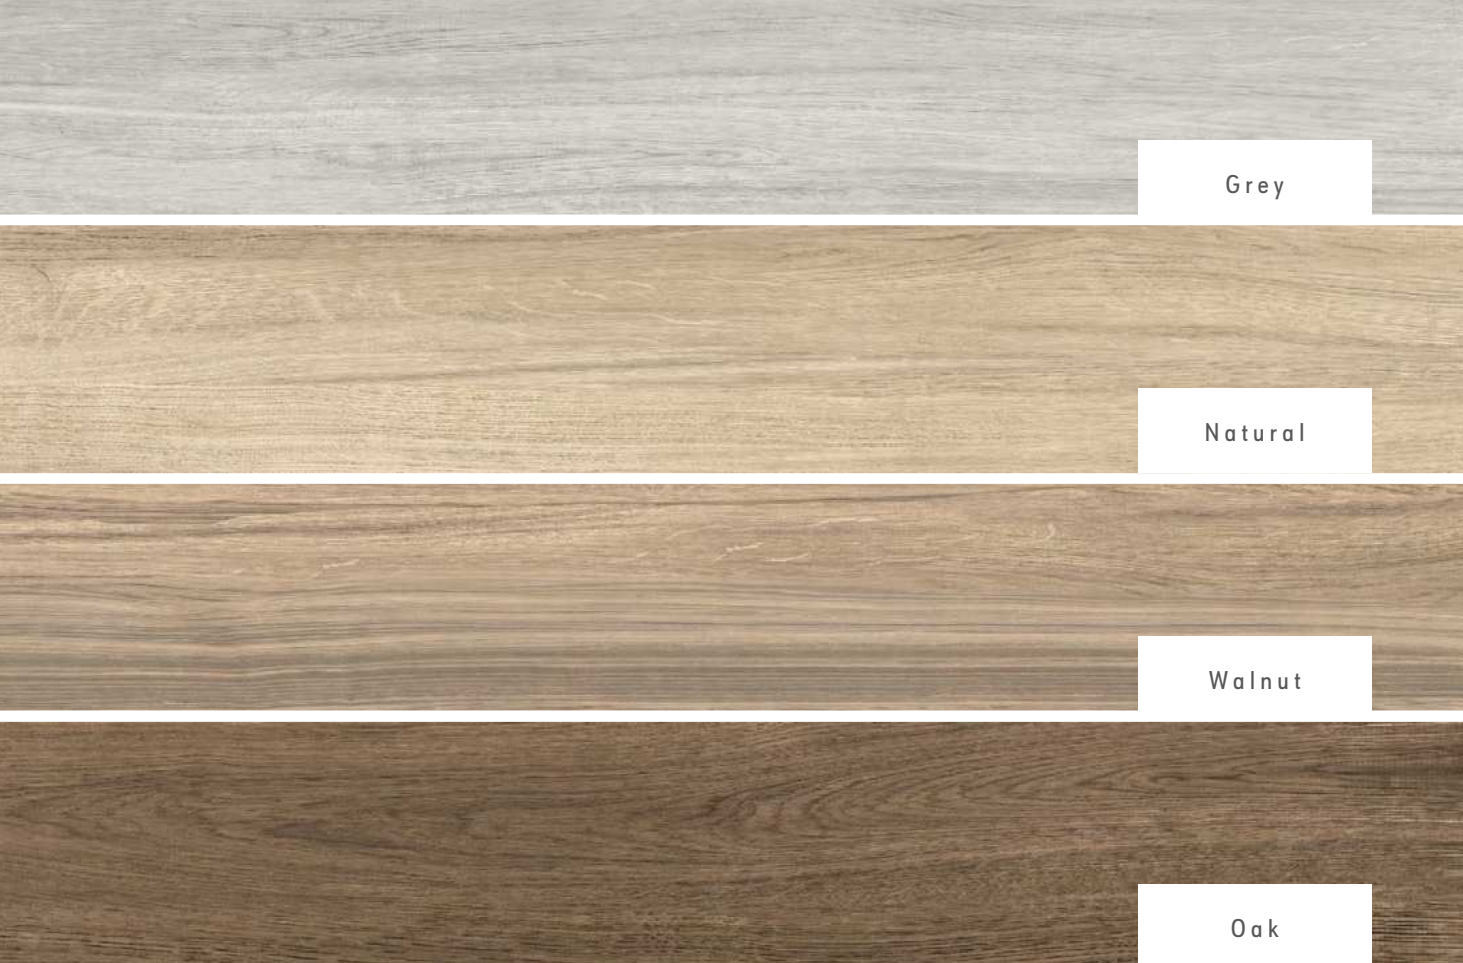

ALABAMA LINE

20x120 8"x48"

PORCELAIN · PORCELÁNICO

Grey

Natural

Walnut

Oak

20x120 · 8"x48"
36 diseños /design

FORMATOS FORMATS

- B114 Alabama Line Grey Matt 20x120 Rect.
- B114 Alabama Line Natural Matt 20x120 Rect.
- B114 Alabama Line Walnut Matt 20x120 Rect.
- B114 Alabama Line Oak Matt 20x120 Rect.
- B02 Alabama Line Grey Grip 20x120 Rect.
- B02 Alabama Line Natural Grip 20x120 Rect.
- B02 Alabama Line Walnut Grip 20x120 Rect.
- B02 Alabama Line Oak Grip 20x120 Rect.

PIEZAS ESPECIALES. SPECIAL PIECES.

- **Peldaño. Step.**
- P129 Peldaño Recto 33x120 Alabama Line Natural Matt
- P129 Peldaño Recto 33x120 Alabama Line Walnut Matt

- **Rodapié romo. Skirting romo.**
- P31 7,5x59,5