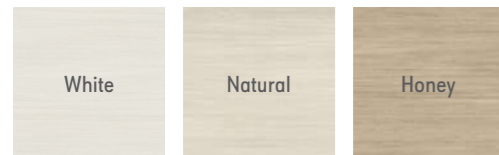

WOODS COLLECTION

WALL
Soleil Natural Decor Matt 59,5x119,2 Rect.

Soleil

PORCELAIN · PORCELÁNICO

60x120 24"x48"

Available colors
Colores disponibles

60x120 · 24"x48"
6 design / diseños

B85 Soleil White Matt 59,5x119,2 Rect.
B85 Soleil Natural Matt 59,5x119,2 Rect.
B85 Soleil Honey Matt 59,5x119,2 Rect.