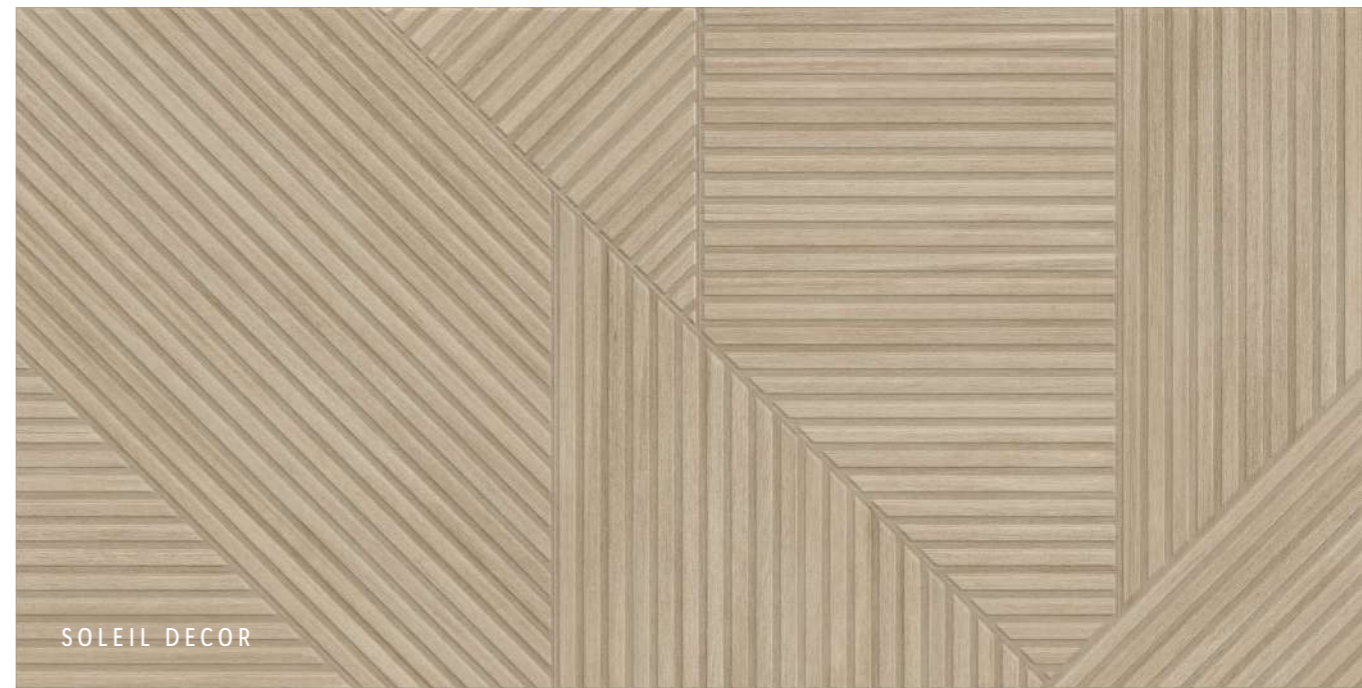

WALL
Soleil Natural Decor Matt 59,5x119,2 Rect.

Soleil

PORCELAIN · PORCELÁNICO

60x120 24"x48"

Available colors
Colores disponibles

60x120 · 24"x48"
6 design / diseños

B85 Soleil White Matt 59,5x119,2 Rect.
B85 Soleil Natural Matt 59,5x119,2 Rect.
B85 Soleil Honey Matt 59,5x119,2 Rect.

B110 Soleil White Decor Matt 59,5x119,2 Rect.
B110 Soleil Natural Decor Matt 59,5x119,2 Rect.
B110 Soleil Honey Decor Matt 59,5x119,2 Rect.

SPECIAL PIECES
PIEZAS ESPECIALES

Skirting romo.
Rodapié romo.
P31 8x59,5