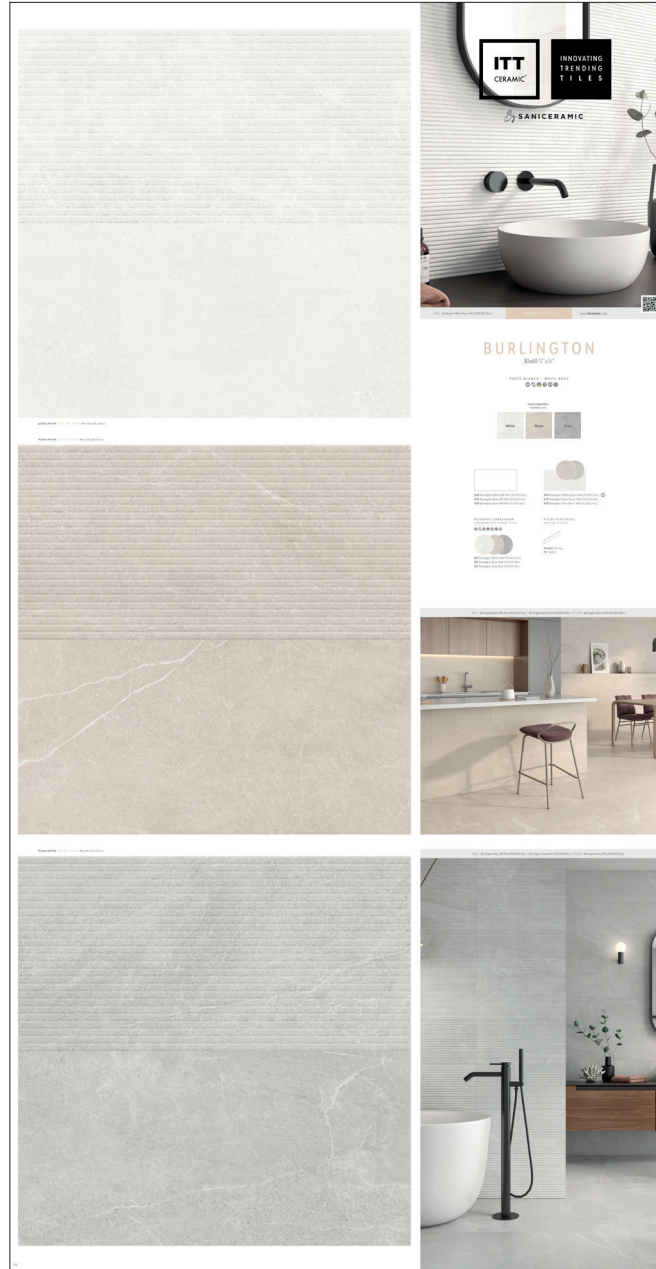

Technical diagrams showing tile dimensions and installation details.

H141 PT Macan Sand 31,6x100

H139 PT Macan White 31,6x100

H138 PT Macan Gama 31,6x100

E037 PT Burlington WB 30x60

H166 PT Bianco Perlino WB 29,5x90