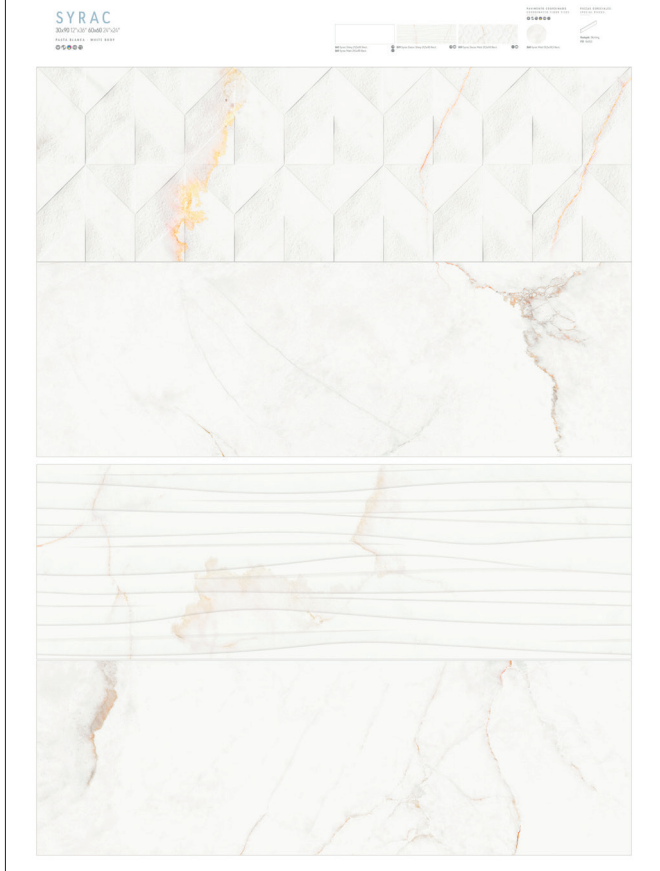

ITTT CERAMIC INNOVATING TRENDDING TILES By SANICERAMIC

H095 PT Soleil Natural 29,5x90

SOLEIL
30x49 (12"x19") 40x49 (16"x19")
R10 (PEAK) - R11 (FLAT)

ITTT CERAMIC INNOVATING TRENDDING TILES By SANICERAMIC

H096 PT Soleil Honey 29,5x90

H093 PT Soleil Gama 29,5x90

H167 PT Soleil Honey + Essence Blanc 29,5x90

H109 PT Syrac Gama 29,5x90

H110 PT Syrac Matt 29,5x90

H111 PT Syrac Shiny 29,5x90

WHITE SOUL

30x45 (12" x 18") 60x60 (24" x 24")
 2015 2016 2017 2018 2019 2020