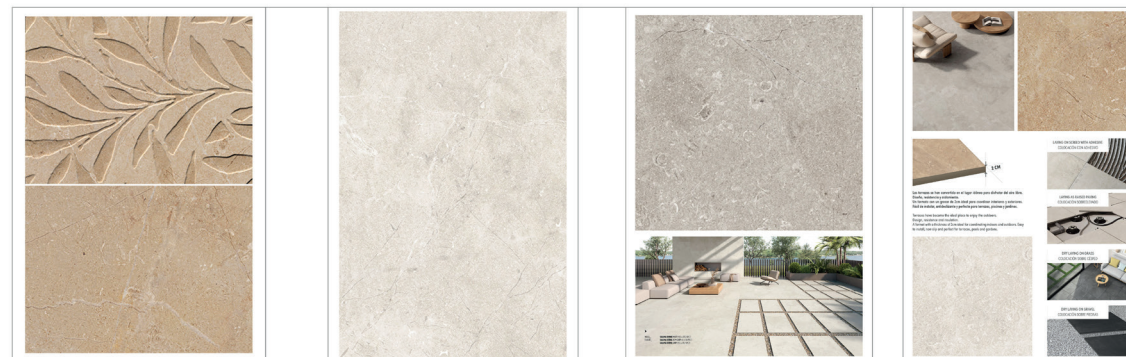

FL347 Folder Salma

Alicatado todos los colores, diseños y acabados de la colección Salma en 59,5x119,2/60x120