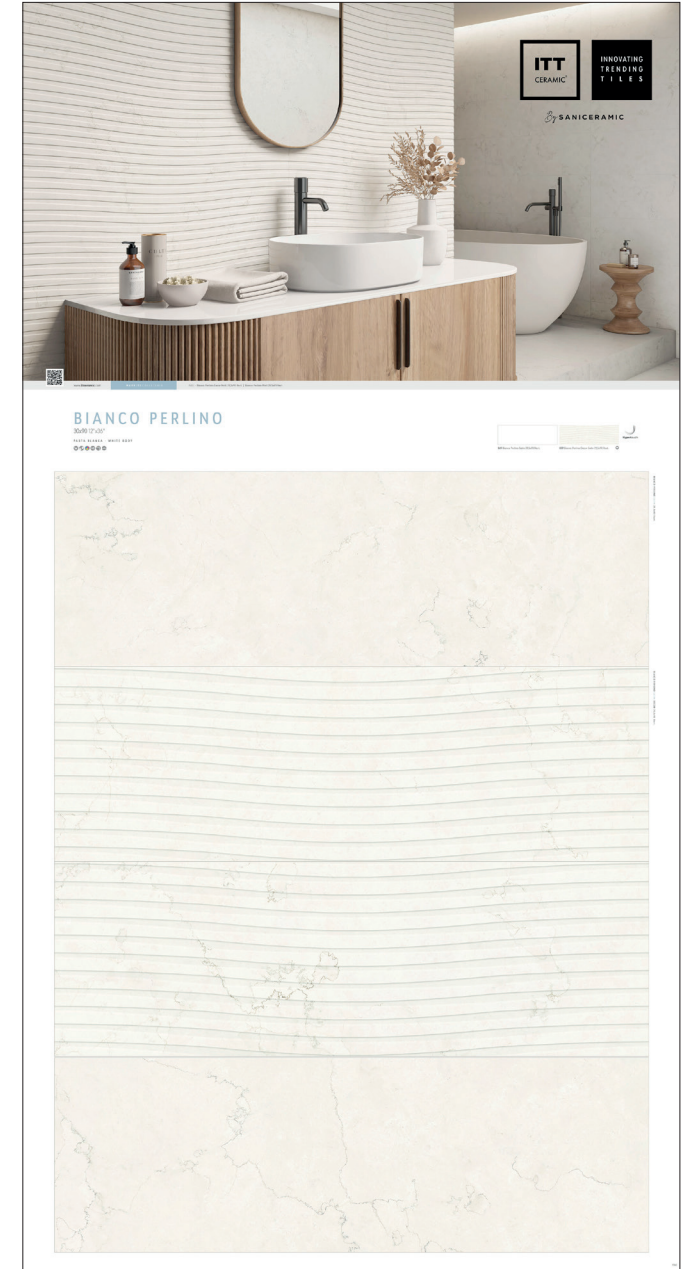

Technical diagrams showing tile dimensions and installation details.

H141 PT Macan Sand 31,6x100

H139 PT Macan White 31,6x100

H138 PT Macan Gama 31,6x100

E037 PT Burlington WB 30x60

H166 PT Bianco Perlino WB 29,5x90