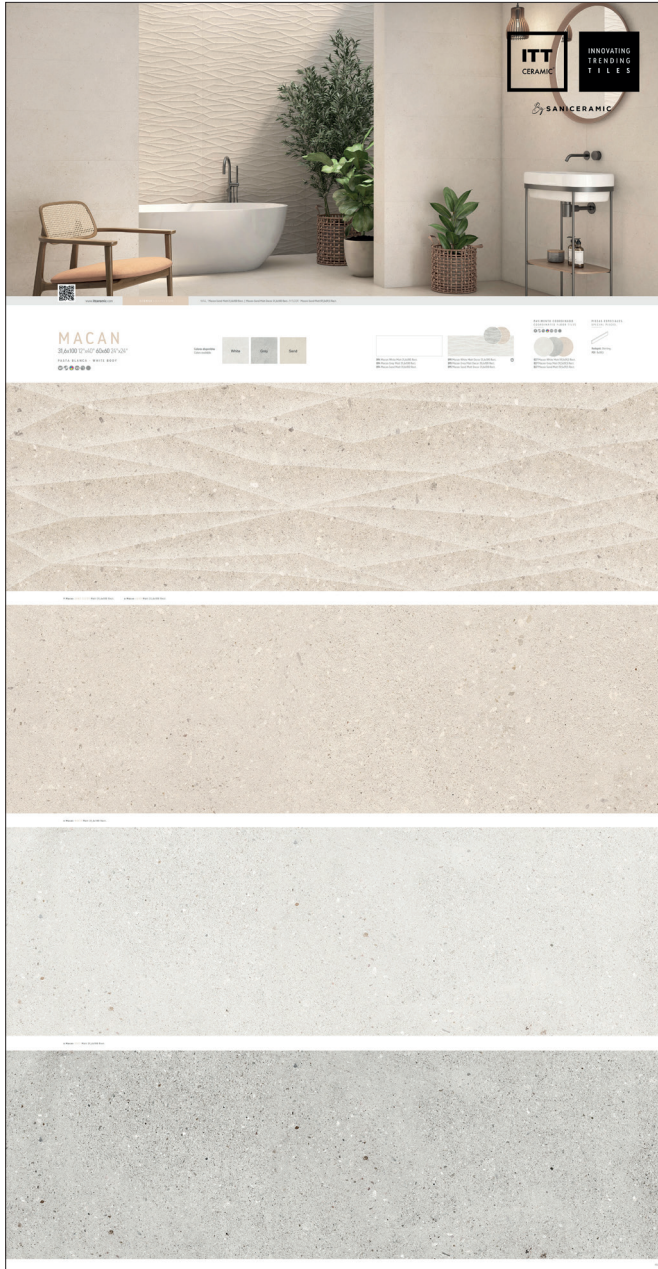

H139 PT Macan White 31,6x100