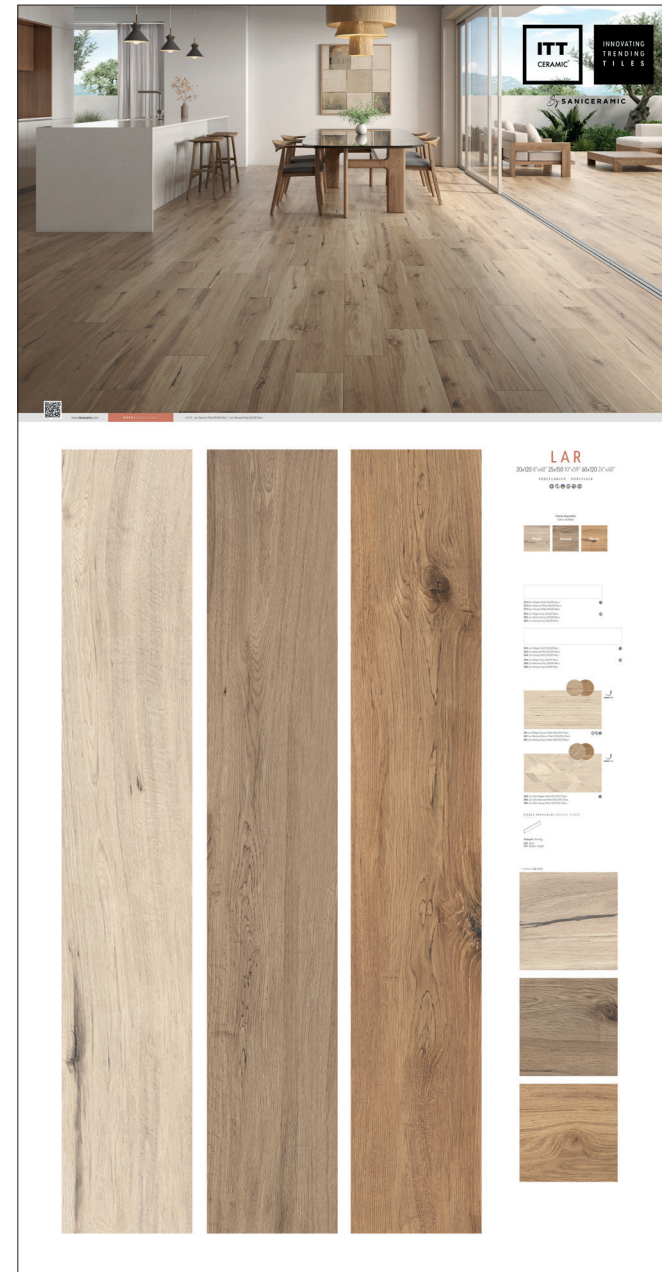

T108 PT Alabama Line Natural 20x120