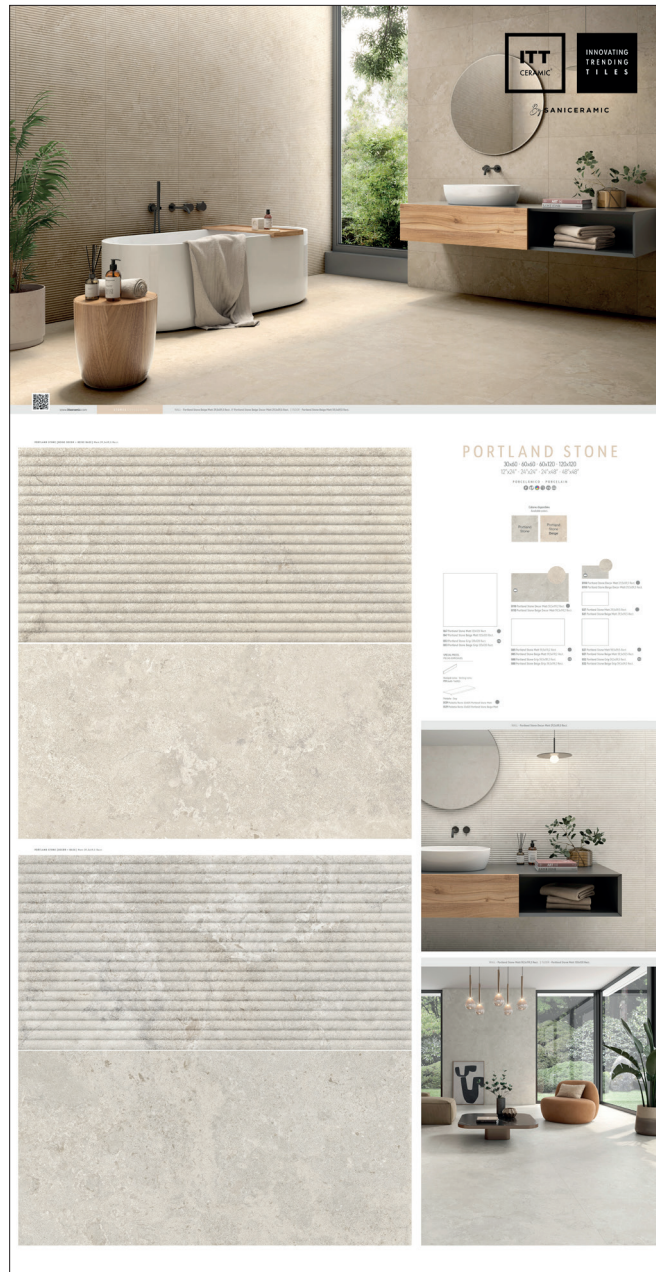

A046 PT White Soul Polished 60x120