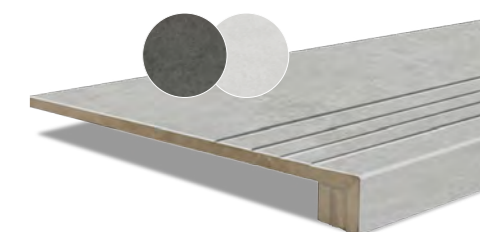

Step. Peldaño.
P26 Peldaño Ingletado 33x120 Atrium Anthracite Matt
P26 Peldaño Ingletado 33x120 Atrium Grey Matt
P26 Peldaño Ingletado 33x120 Atrium Pearl Matt

FLOOR
Atrium Anthracite Matt 59,5x59,5 Rect.