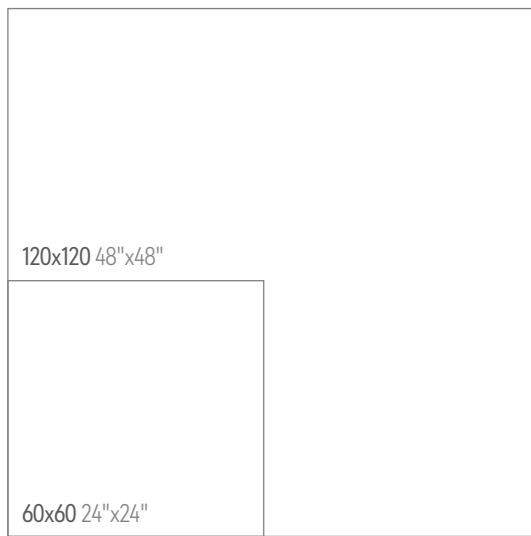

Avenue

PORCELAIN · PORCELÁNICO

WHITE

ASH

FORMATS · FORMATOS

75x150 30"x59"

120x120 48"x48"

60x60 24"x24"

WALL&FLOOR
Avenue White Matt 75x150 Rect.

STONES COLLECTION

FLOOR
Avenue Ash Matt 120x120 Rect. / Avenue Ash Grip 120x120 Rect.

Avenue

PORCELAIN · PORCELÁNICO

Available colors
Colores disponibles

- B47 Avenue White Matt 120x120 Rect. ●
- B47 Avenue Ash Matt 120x120 Rect. ●
- B53 Avenue White Grip 120x120 Rect. ●
- B53 Avenue Ash Grip 120x120 Rect. ●

- B25 Avenue White Matt 75x150 Rect. ●
- B25 Avenue Ash Matt 75x150 Rect. ●

- B27 Avenue White Matt 59,5x59,5 Rect. ●
- B27 Avenue Ash Matt 59,5x59,5 Rect. ●

75x150 30"x59" 120x120 48"x48" 60x60 24"x24"

75x150 · 30x59"
8 design / diseños
120x120 · 48x48"
6 design / diseños
60x60 · 24x24"
16 design / diseños

SPECIAL PIECES
PIEZAS ESPECIALES

Skirting romo. Rodapié romo.
P31 8x60 / 8x59,5
P23 8x75

**
Available in Arklam · Disponible en Arklam
1200x3000 Silk