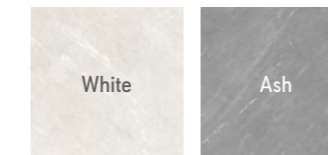

Avenue

PORCELAIN · PORCELÁNICO

WHITE

ASH

FORMATS · FORMATOS

75x150 30"x59"

120x120 48"x48"

60x60 24"x24"

WALL&FLOOR
Avenue White Matt 75x150 Rect.

STONES COLLECTION

FLOOR
Avenue Ash Matt 120x120 Rect. / Avenue Ash Grip 120x120 Rect.

Avenue

PORCELAIN · PORCELÁNICO

Available colors
Colores disponibles

- B47 Avenue White Matt 120x120 Rect. ●
- B47 Avenue Ash Matt 120x120 Rect. ●
- B53 Avenue White Grip 120x120 Rect. ●
- B53 Avenue Ash Grip 120x120 Rect. ●

- B25 Avenue White Matt 75x150 Rect. ●
- B25 Avenue Ash Matt 75x150 Rect. ●

- B27 Avenue White Matt 59,5x59,5 Rect. ●
- B27 Avenue Ash Matt 59,5x59,5 Rect. ●

75x150 30"x59" 120x120 48"x48" 60x60 24"x24"