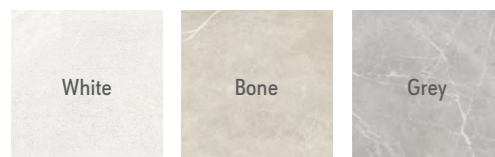

Burlington

WHITE BODY & PORCELAIN · PASTA BLANCA Y PORCELÁNICO

30x60 12"x24" 60x60 24"x24"

WALL
Burlington Bone WB Matt 29,5x59,5 Rect. / Burlington Bone Decor Matt 29,5x59,5 Rect.
FLOOR
Burlington Bone Matt 59,5x59,5 Rect.

Available colors
Colores disponibles