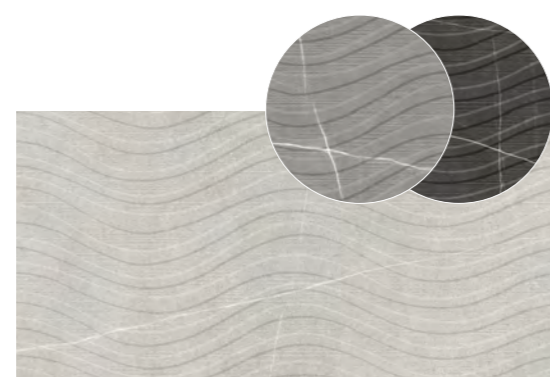

B110 Kairos Pearl Decor Matt 59,5x119,2 Rect.
B110 Kairos Grey Decor Matt 59,5x119,2 Rect.
B110 Kairos Graphite Decor Matt 59,5x119,2 Rect.

SPECIAL PIECES
PIEZAS ESPECIALES

Skirting romo. Peldaño romo.
P31 8x59,5