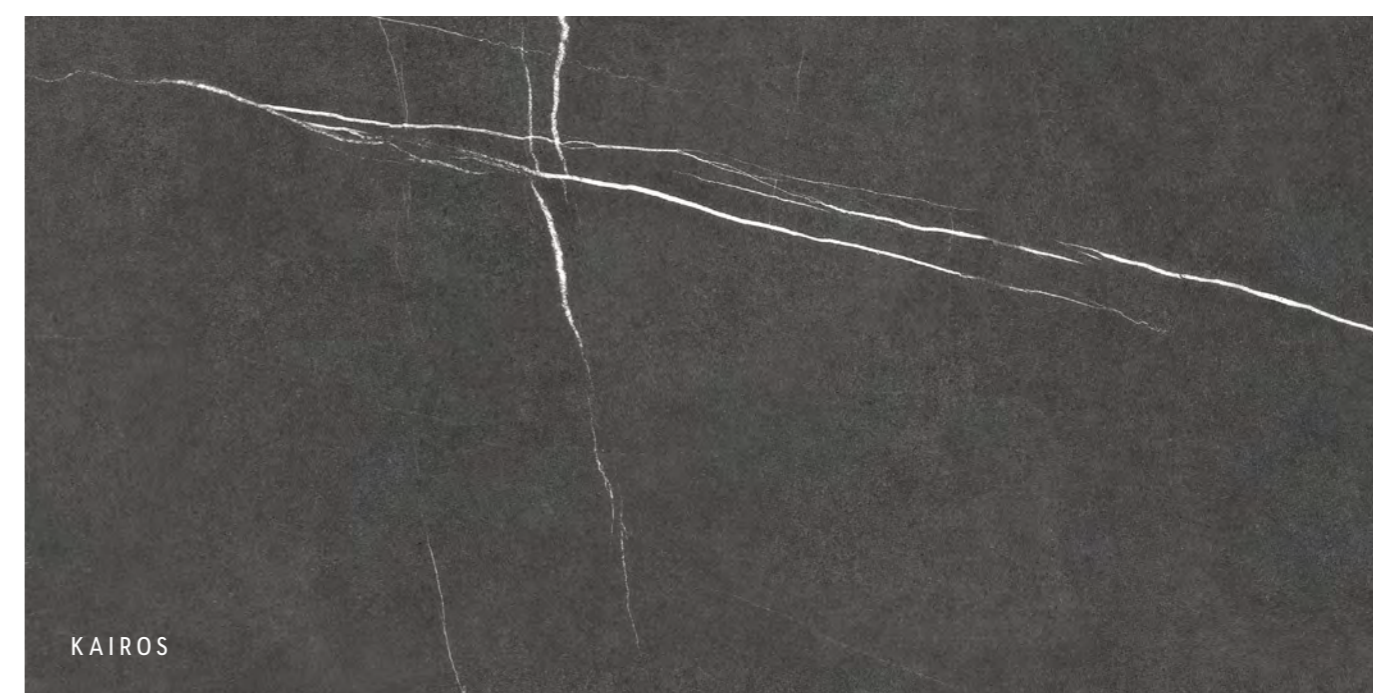

Available colors
Colores disponibles

60x120 · 24"x48"
24 design / diseños

B85 Kairos Pearl Matt 59,5x119,2 Rect.
B85 Kairos Grey Matt 59,5x119,2 Rect.
B85 Kairos Graphite Matt 59,5x119,2 Rect.

B110 Kairos Pearl Decor Matt 59,5x119,2 Rect.
B110 Kairos Grey Decor Matt 59,5x119,2 Rect.
B110 Kairos Graphite Decor Matt 59,5x119,2 Rect.