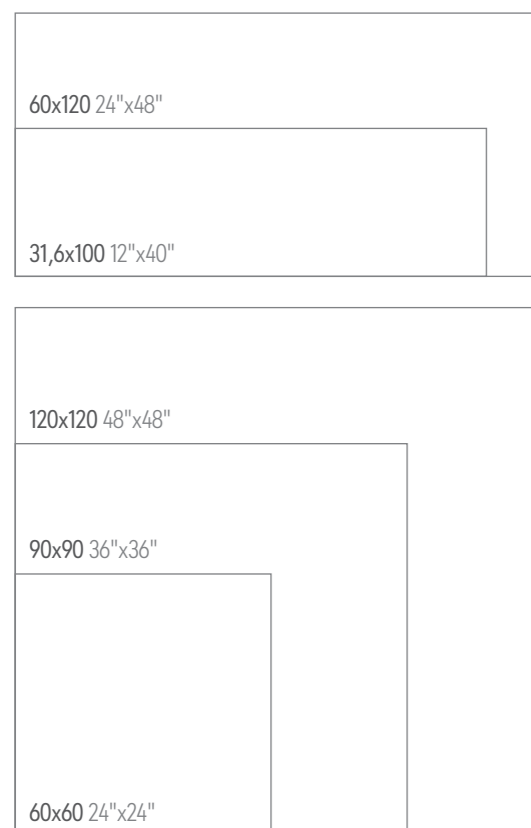

Macan

PORCELAIN & WHITE BODY · PORCELÁNICO Y PASTA BLANCA

FORMATOS · FORMATS

WALL
Macan Sand Matt 59,5x119,2 Rect. / Macan Sand Decor Matt 59,5x119,2 Rect.
FLOOR
Macan Sand Matt 59,5x119,2 Rect.

WALL
Macan White Matt 31,6x100 Rect. / Macan White Decor Matt 31,6x100 Rect.
FLOOR
Macan White Matt 59,5x59,5 Rect.

FLOOR
Macan Grey Grip 90x90 Rect.

MACAN

MACAN DECOR

WALL
Macan Grey Matt 59,5x119,2 Rect. / Macan Grey Decor Matt 59,5x119,2 Rect.
FLOOR
Macan Grey Matt 120x120 Rect.

Macan

PORCELAIN · PORCELÁNICO

Available colors
Colores disponibles

120x120 48"x48" 60x120 24"x48" 90x90 36"x36" 60x60 24"x24"

60x60 · 24"x24"
36 design /diseños
60x120 · 24"x48"
18 design /diseños
90x90 · 36"x36" / 120x120 · 48"x48"
9 design /diseños

B47 Macan White Matt 120x120 Rect.
B47 Macan Grey Matt 120x120 Rect.
B47 Macan Sand Matt 120x120 Rect.

WALL
Macan Sand Matt 31,6x100 Rect. / Macan Sand Decor Matt 31,6x100 Rect.
FLOOR
Macan Sand Matt 59,5x59,5 Rect.