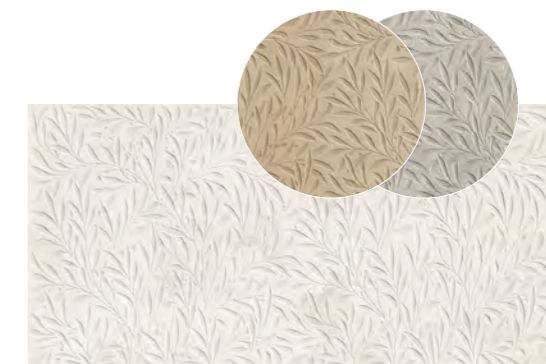

- **B81** Salma Bone Decor Matt 59,5x119,2 Rect. ●
- **B81** Salma Amber Decor Matt 59,5x119,2 Rect.
- **B81** Salma Stone Decor Matt 59,5x119,2 Rect.

- **B78** Salma Bone Matt 29,5x59,5 Rect. ●
- **B78** Salma Amber Matt 29,5x59,5 Rect.
- **B78** Salma Stone Matt 29,5x59,5 Rect.

SPECIAL PIECES
PIEZAS ESPECIALES

Skirting. Rodapié.
P36 8x90
P31 8x60 / 8x59,5

**
Available in Arklam · Disponible en Arklam
1200x3000 Natural
1600x3200 Natural (Countertop 12)