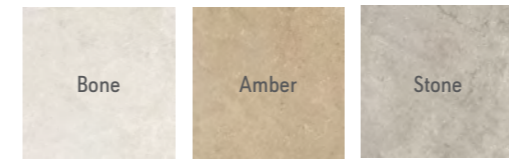

Salma

PORCELAIN · PORCELÁNICO

Available colors
Colores disponibles

120x120 48"x48" 90x90 36"x36" 60x120 24"x48" 60x60 24"x24" 30x60 12"x24"

60x60 · 24"x24"
36 design /diseños
60x120 · 24"x48"
18 design /diseños
90x90 · 36"x36" / 120x120 · 48"x48"
9 design /diseños
30x60 · 12"x24"
72 design /diseños