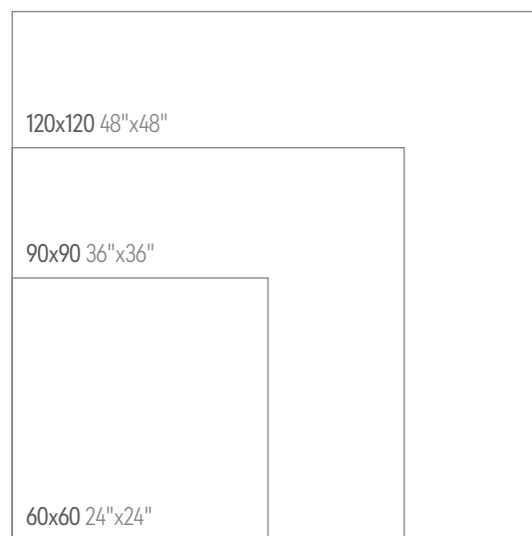

FORMATS · FORMATOS

STONES COLLECTION

new
COLLECTION

WALL
Salma Bone Matt 59,5x119,2 Rect. / Salma Bone Decor Matt 59,5x119,2 Rect.
FLOOR
Salma Bone Matt 120x120 Rect.