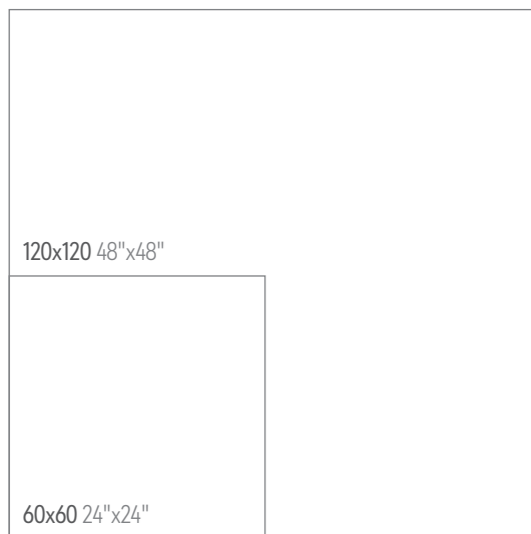

Tundra

PORCELAIN · PORCELÁNICO

CREAM

GREIGE

FORMATS · FORMATOS

60x120 24"x48"

120x120 48"x48"

60x60 24"x24"

STONES COLLECTION

WALL
Tundra Greige Decor Matt 59,5x119,2 Rect. / Tundra Greige Matt 59,5x119,2 Rect.
FLOOR
Tundra Greige Matt 120x120 Rect.

Tundra

PORCELAIN · PORCELÁNICO

120x120 48"x48" 60x120 24"x48" 60x60 24"x24"

WALL
Tundra Cream Decor Matt 59,5x119,2 Rect. / Tundra Cream Matt 59,5x119,2 Rect.
FLOOR
Tundra Cream Matt 120x120 Rect.
FURNITURE
Tundra Cream Natural 1600x3200.

Available colors
Colores disponibles

B90 Tundra Cream Matt 120x120 Rect. ●
B90 Tundra Greige Matt 120x120 Rect. ●
B131 Tundra Cream Grip 120x120 Rect. ●
B131 Tundra Greige Grip 120x120 Rect. ●

60x60 · 24"x24"
24 design / diseños
60x120 · 24"x48"
12 design / diseños
60x120 · 24"x48" Decor
8 design / diseños
120x120 · 48"x48"
6 design / diseños