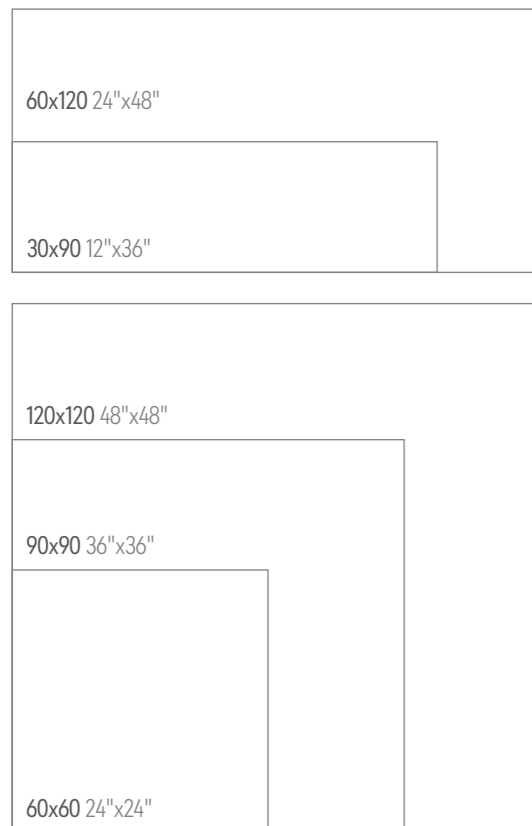

FORMATS · FORMATOS

STONES COLLECTION

new
COLLECTION

WALL
Messina Amber Matt 59,5x119,2 Rect.
FLOOR
Messina Amber Grip 120x120 Rect.