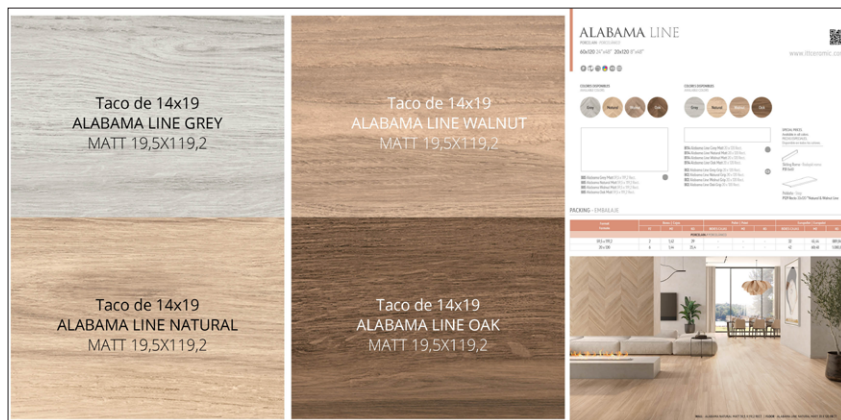

T108 PT Alabama Line Natural 20x120 Rect.

T109 PT Alabama Line Walnut 20x120 Rect.

T110 PT Alabama Line Oak 20x120 Rect.

FL302 Folder Genérico Alabama 59,5x59,5

FL309 Folder Genérico Alabama Line 20x120