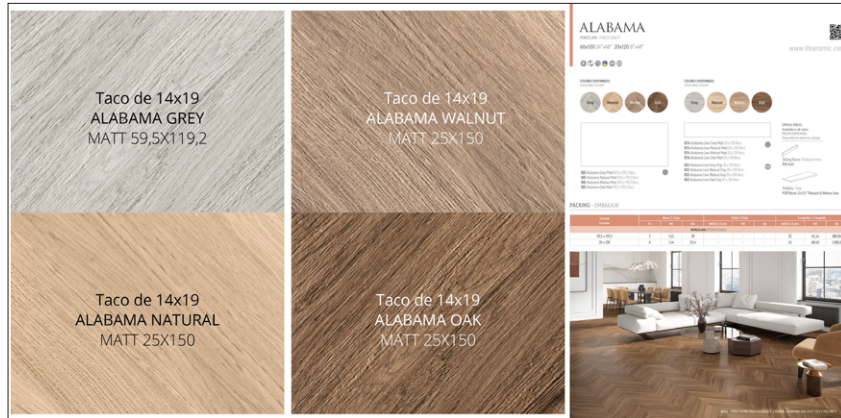

A093 PT Alabama Natural 59,5x119,2 Rect.

A092 PT Alabama Walnut 59,5x119,2 Rect.

A103 PT Alabama Oak 59,5x119,2 Rect.

A094 PT Alabama Grey 59,5x119,2 Rect.

T106 PT Alabama Line Gama 20x120 Rect.

T107 PT Alabama Line Grey 20x120 Rect.

T108 PT Alabama Line Natural 20x120 Rect.

T109 PT Alabama Line Walnut 20x120 Rect.

T110 PT Alabama Line Oak 20x120 Rect.

FL302 Folder Genérico Alabama 59,5x59,5

FL309 Folder Genérico Alabama Line 20x120