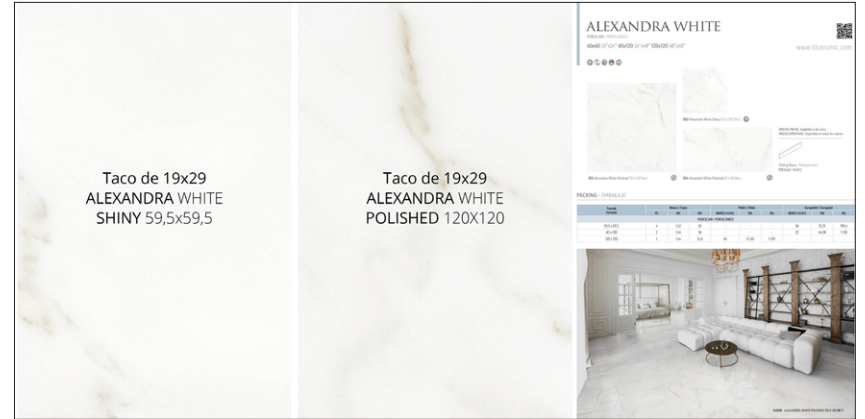

A026 PT Alexandra White Polished 60x120 Rect.

FL180 Folder Genérico Alexandra White Porcelain