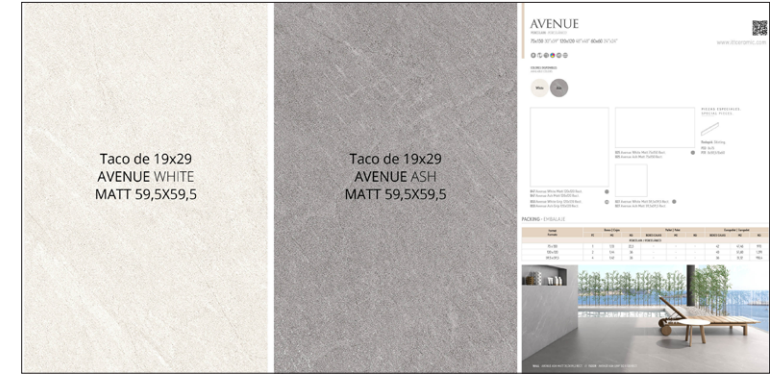

D148 PT Avenue Gama 75x150 Rect.

D207 PT Avenue 59,5x59,5 Rect.

FL191 Folder Genérico Avenue Porcelain