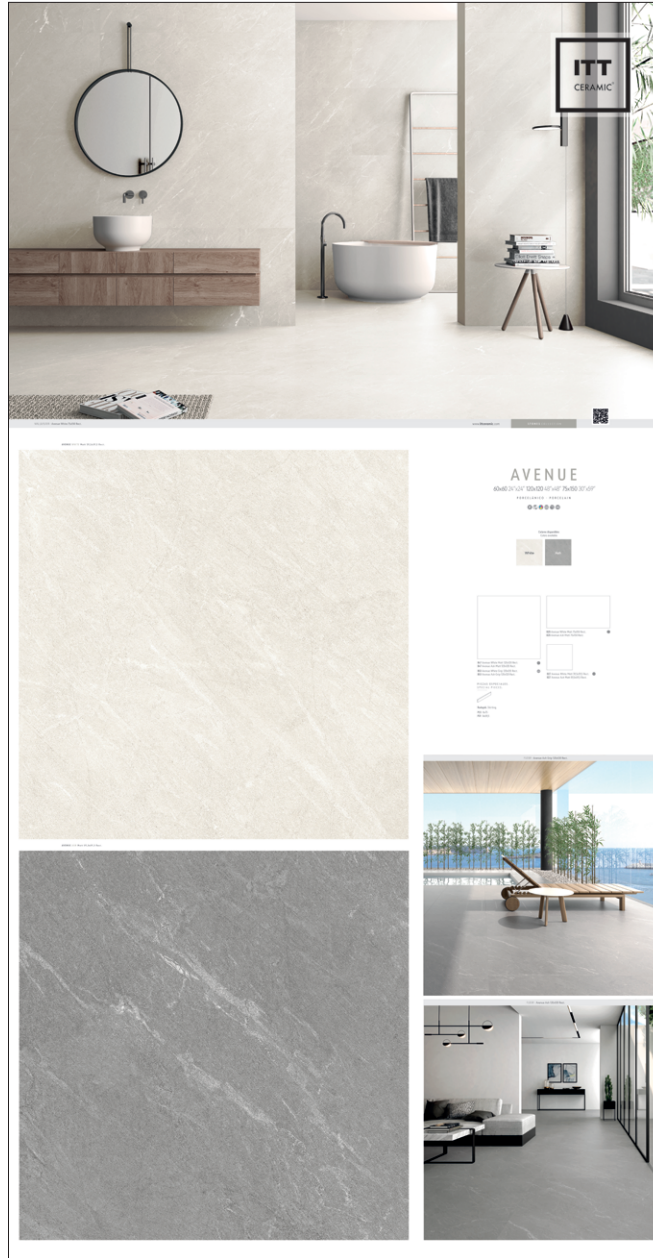

D148 PT Avenue Gama 75x150 Rect.

D207 PT Avenue 59,5x59,5 Rect.

FL191 Folder Genérico Avenue Porcelain