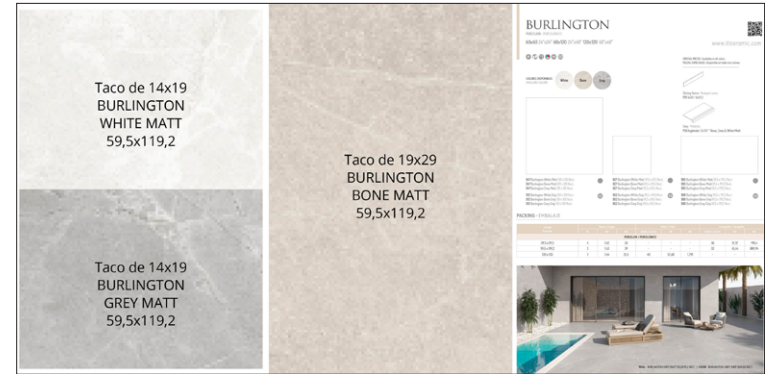

A121 PT Burlington Bone 59,5x119,2 Rect.

FL318 Folder Genérico Burlington Porcelain