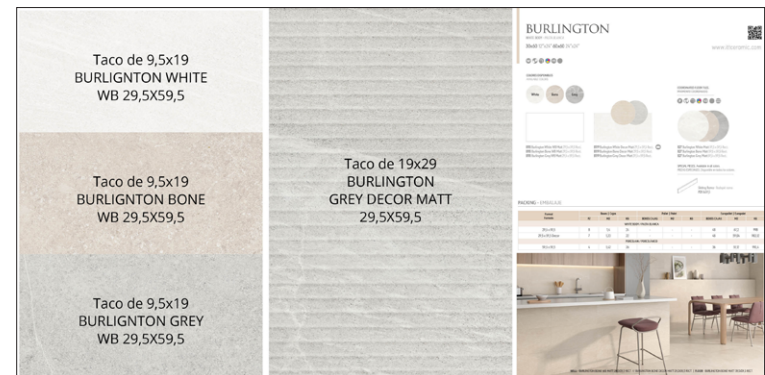

A121 PT Burlington Bone 59,5x119,2 Rect.

**E036** PT Burlington Gama 59,5x59,5 Rect.

**E037** PT Burlington WB 29,5x59,5 Rect.

**FL318** Folder Genérico Burlington Porcelain

**FL323** Folder Genérico Burlington WB 29,5x59,5