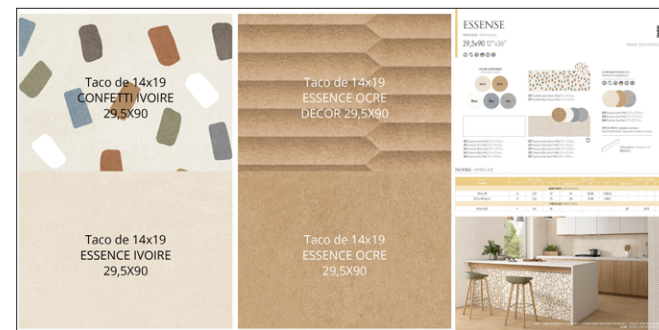

H122 PT Essence Blanc 29,5x90 Rect.

H123 PT Essence Blue 29,5x90 Rect.

H124 PT Essence Gris 29,5x90 Rect.

H120 PT Essence Ivoire 29,5x90 Rect.

H121 PT Essence Ocre 29,5x90 Rect.

FL293 Folder Générique Essence Fríos 29,5x90

FL294 Folder Générique Essence Cálidos 29,5x90