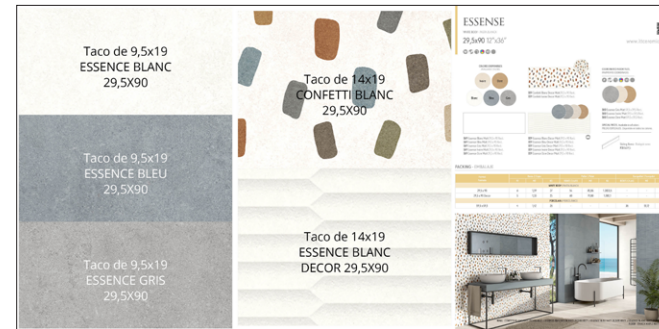

H122 PT Essence Blanc 29,5x90 Rect.

H123 PT Essence Blue 29,5x90 Rect.

H124 PT Essence Gris 29,5x90 Rect.

H120 PT Essence Ivoire 29,5x90 Rect.

H121 PT Essence Ocre 29,5x90 Rect.

FL293 Folder Générique Essence Fríos 29,5x90

FL294 Folder Générique Essence Cálidos 29,5x90