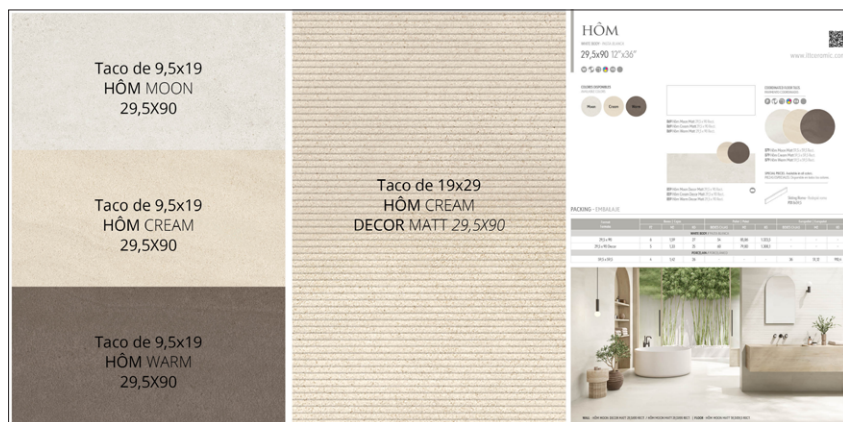

H163 PT Hôm Moon 29,5x90 Rect.

H164 PT Hôm Cream 29,5x90 Rect.

FL351 Folder Genérico HôM 29,5x90