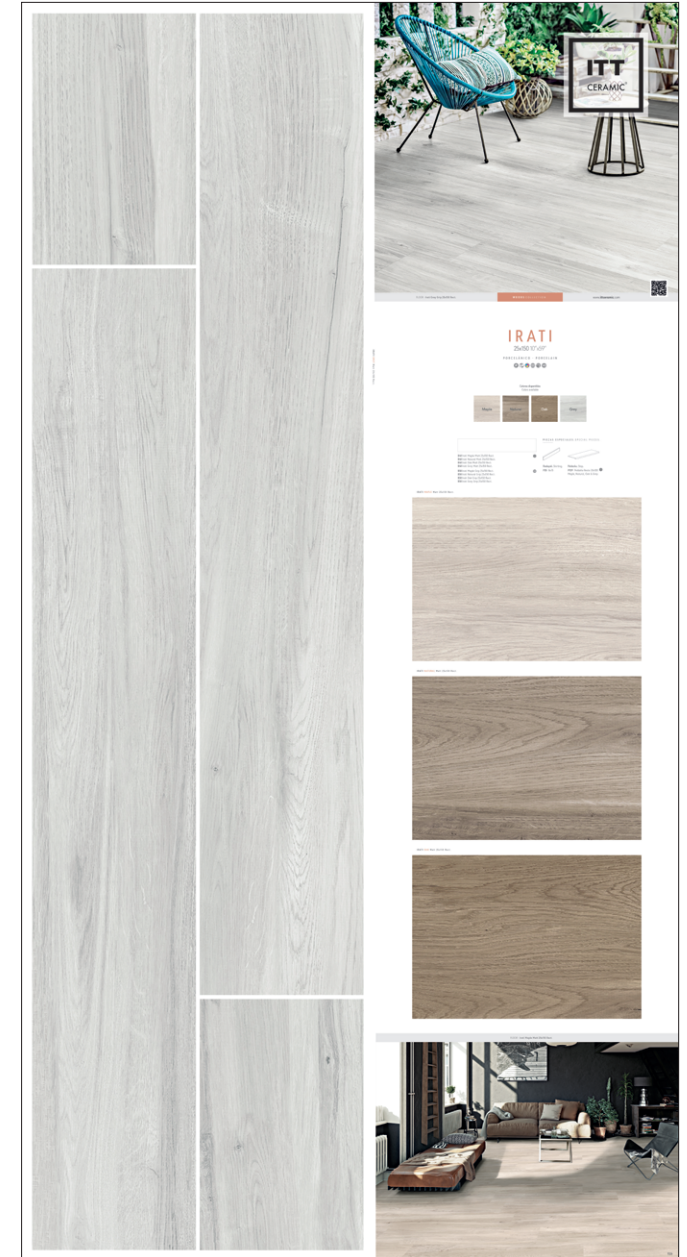

FL198 Folder Genérico Irati 25x150

T025 PT Irati Gama 25x150 Rect.

T026 PT Irati Grey 25x150 Rect.

T029 PT Irati Maple 25x150 Rect.

T028 PT Irati Natural 25x150 Rect.

T027 PT Irati Oak 25x150 Rect.