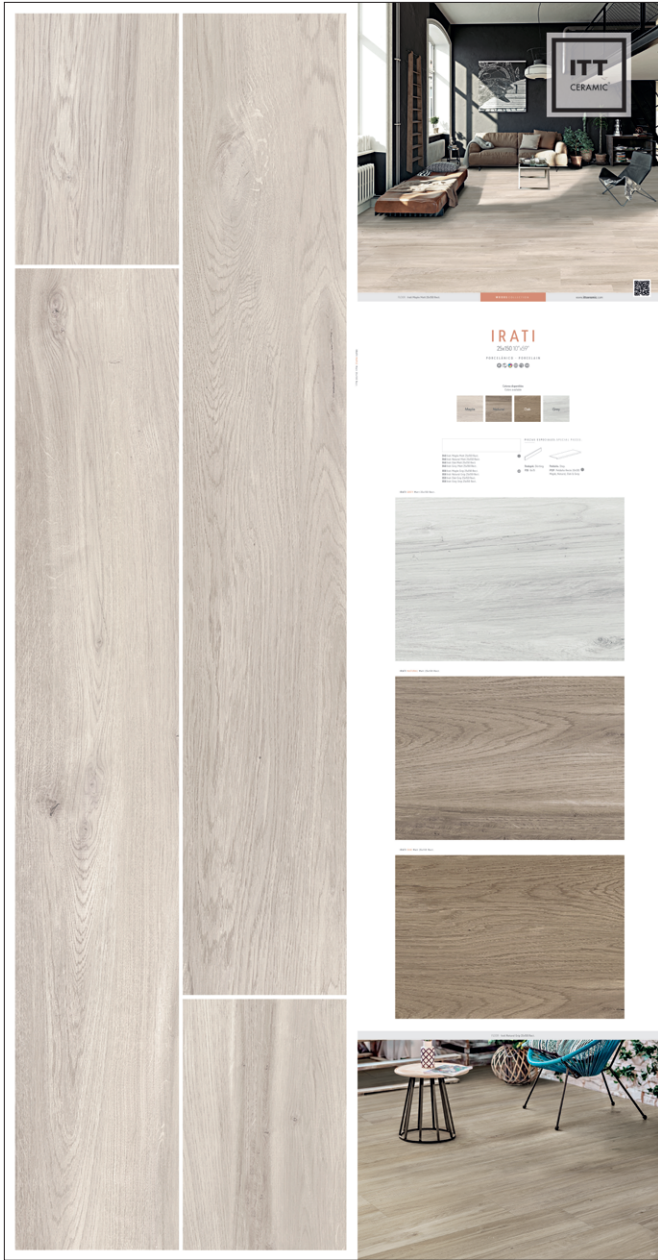

FL198 Folder Genérico Irati 25x150

T025 PT Irati Gama 25x150 Rect.

T026 PT Irati Grey 25x150 Rect.

T029 PT Irati Maple 25x150 Rect.

T028 PT Irati Natural 25x150 Rect.

T027 PT Irati Oak 25x150 Rect.