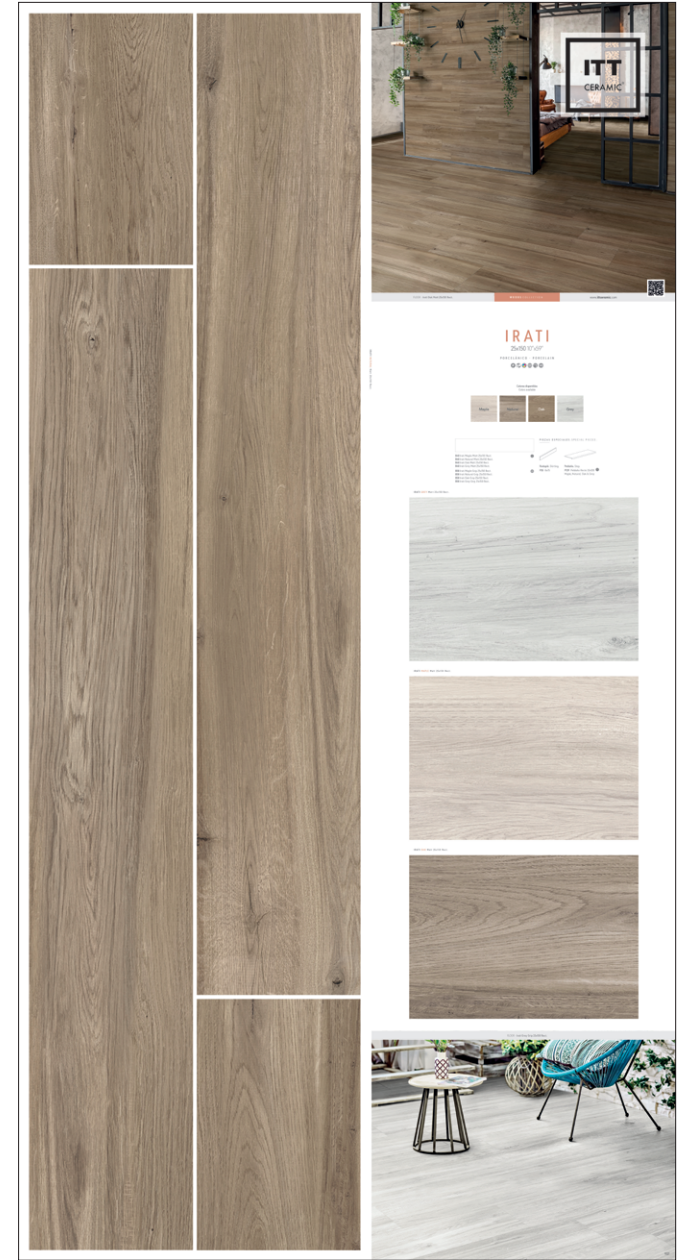

FL198 Folder Genérico Irati 25x150

T025 PT Irati Gama 25x150 Rect.

T026 PT Irati Grey 25x150 Rect.

T029 PT Irati Maple 25x150 Rect.

T028 PT Irati Natural 25x150 Rect.

T027 PT Irati Oak 25x150 Rect.