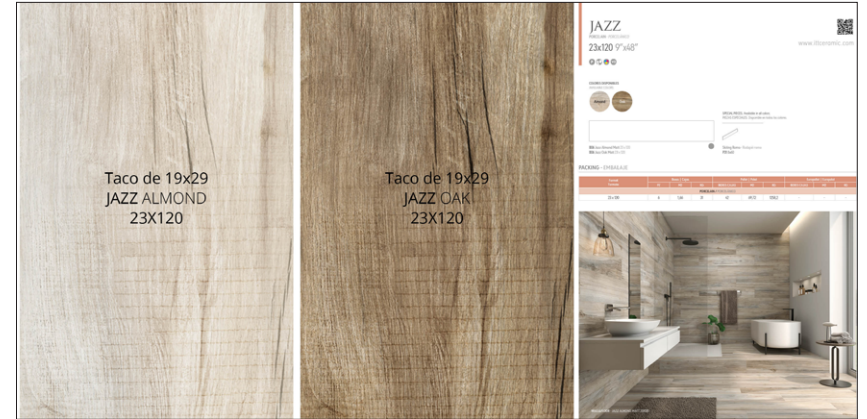

T019 PT Jazz Gama 23x120

FL111 Folder Genérico Jazz 23x120