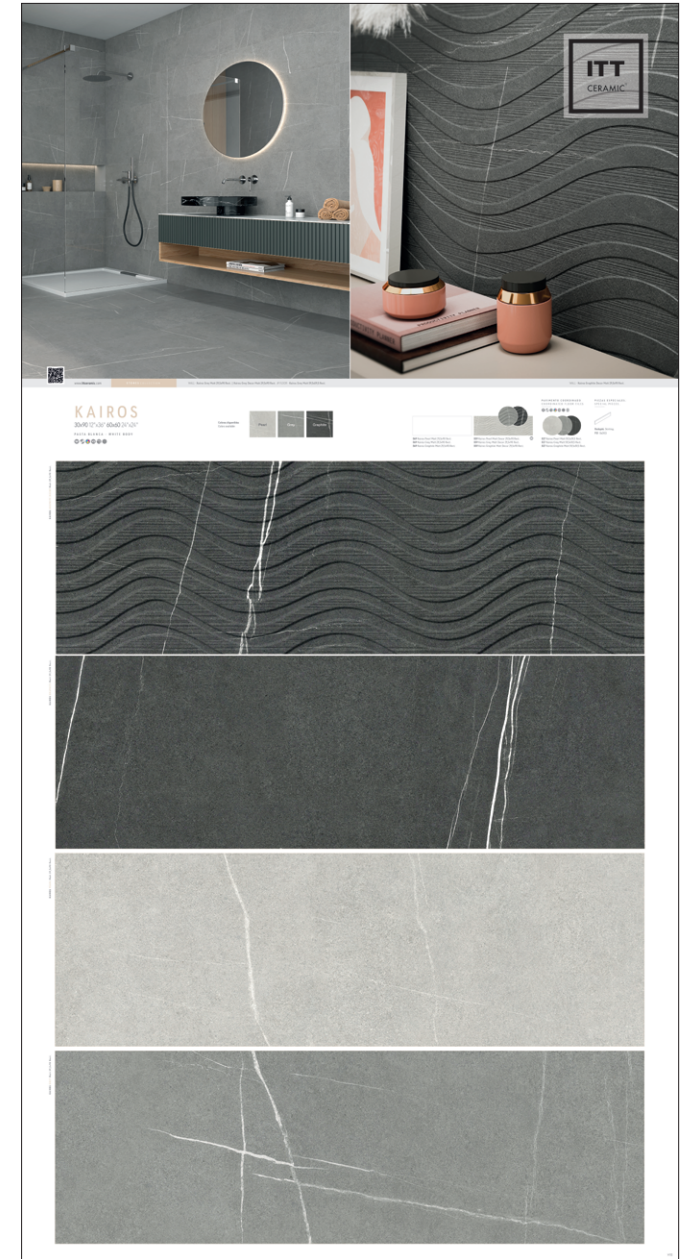

A062 PT Kairos Pearl 59,5x119,2 Rect.

A063 PT Kairos Grey 59,5x119,2 Rect.

A064 PT Alabama Graphite 59,5x119,2 Rect.

A061 PT Kairos Gama 59,5x119,2 Rect.

A187 PT Kairos Gama 59,5x59,5 Rect.

H112 PT Kairos Gama 29,5x90 Rect.

**H113** PT Kairos Pearl 29,5x90 Rect.

**H114** PT Kairos Grey 29,5x90 Rect.

**H115** PT Kairos Graphite 29,5x90 Rect.

**FL281** Folder Genérico Kairos 29,5x90

**FL282** Folder Genérico Kairos Porcelain