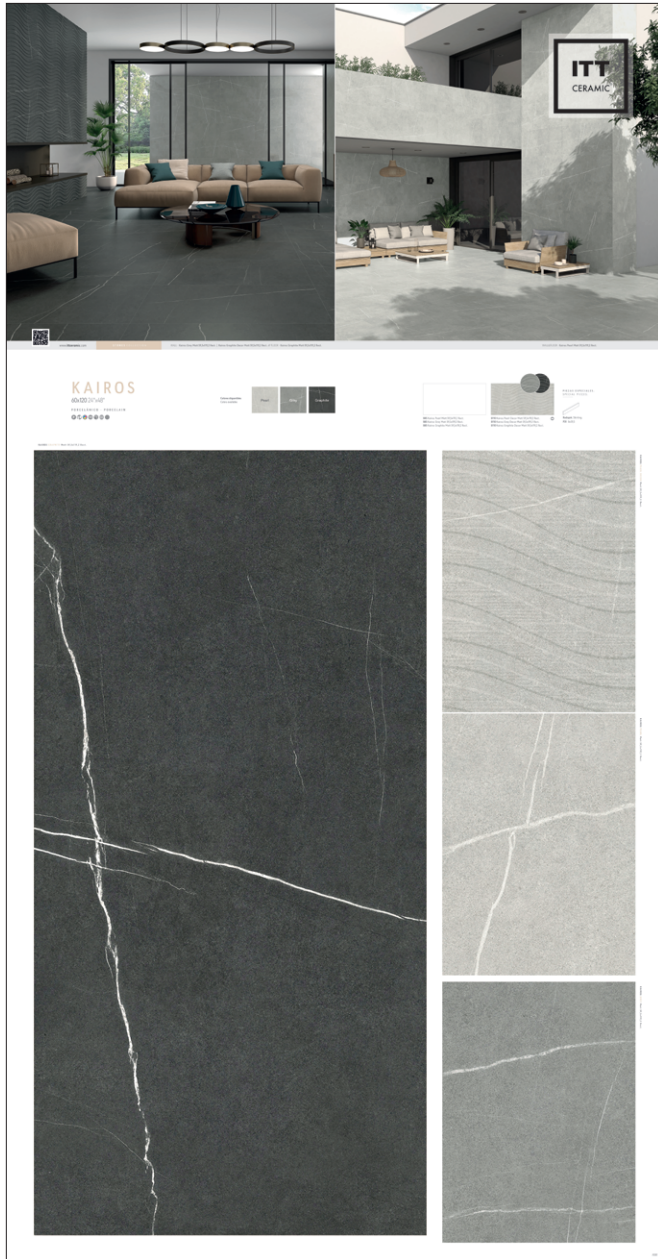

A062 PT Kairos Pearl 59,5x119,2 Rect.

A063 PT Kairos Grey 59,5x119,2 Rect.

A064 PT Alabama Graphite 59,5x119,2 Rect.

A061 PT Kairos Gama 59,5x119,2 Rect.

A187 PT Kairos Gama 59,5x59,5 Rect.

H112 PT Kairos Gama 29,5x90 Rect.

**H113** PT Kairos Pearl 29,5x90 Rect.

**H114** PT Kairos Grey 29,5x90 Rect.

**H115** PT Kairos Graphite 29,5x90 Rect.

**FL281** Folder Genérico Kairos 29,5x90

**FL282** Folder Genérico Kairos Porcelain