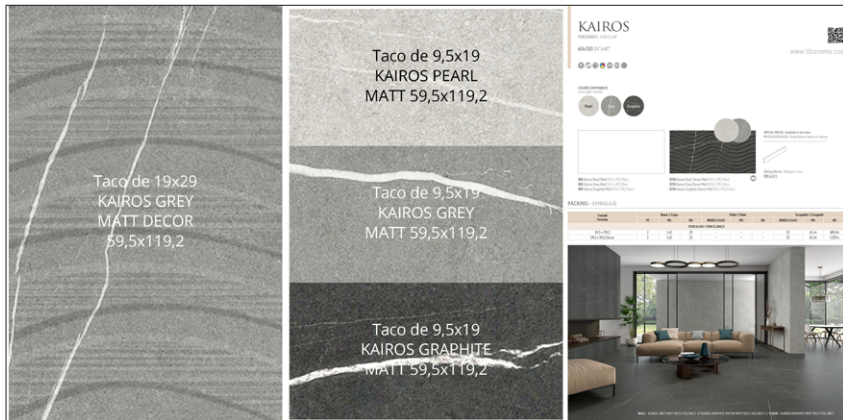

FL282 Folder Genérico Kairos Porcelain