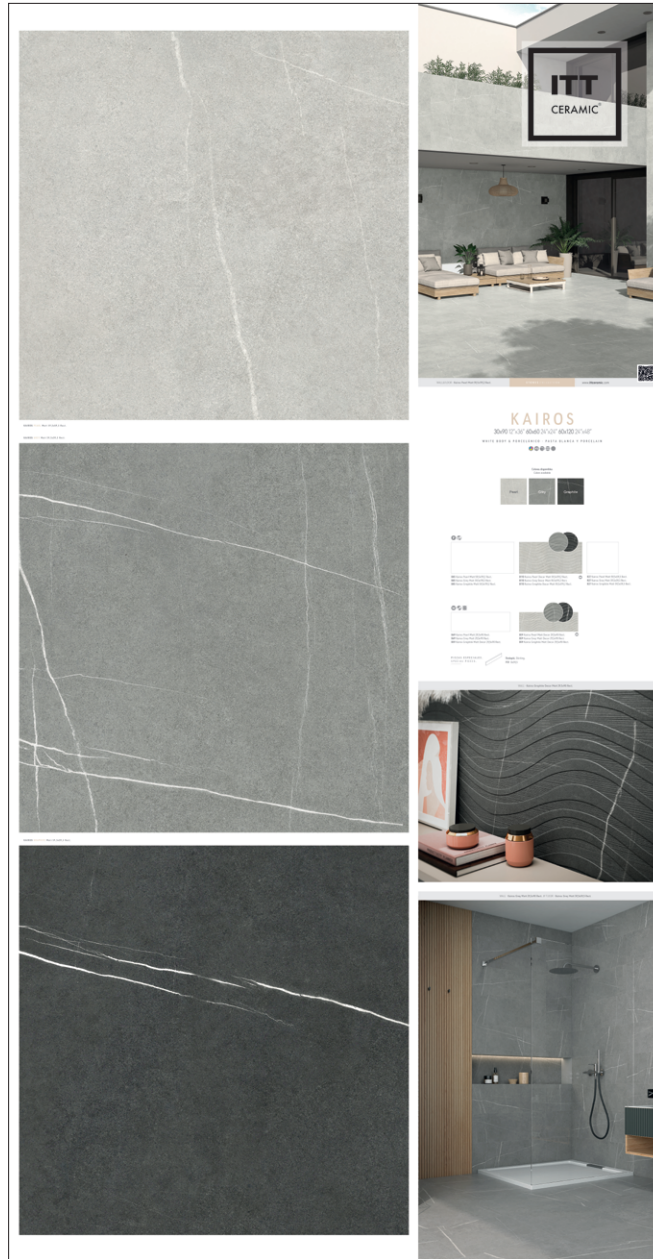

A062 PT Kairos Pearl 59,5x119,2 Rect.

A063 PT Kairos Grey 59,5x119,2 Rect.

A064 PT Alabama Graphite 59,5x119,2 Rect.

A061 PT Kairos Gama 59,5x119,2 Rect.

A187 PT Kairos Gama 59,5x59,5 Rect.

H112 PT Kairos Gama 29,5x90 Rect.

**H113** PT Kairos Pearl 29,5x90 Rect.

**H114** PT Kairos Grey 29,5x90 Rect.

**H115** PT Kairos Graphite 29,5x90 Rect.

**FL281** Folder Genérico Kairos 29,5x90

**FL282** Folder Genérico Kairos Porcelain