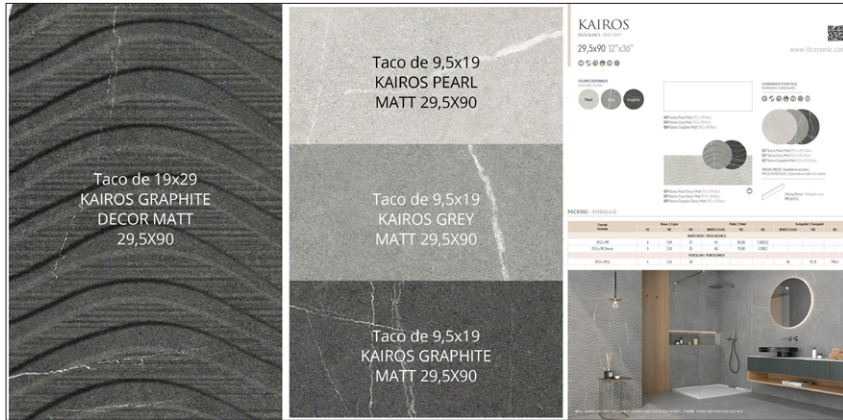

H113 PT Kairos Pearl 29,5x90 Rect.

H114 PT Kairos Grey 29,5x90 Rect.

FL281 Folder Genérico Kairos 29,5x90