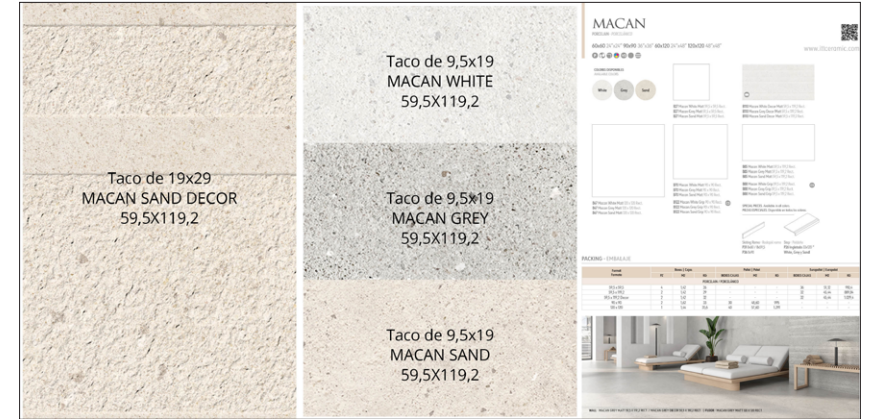

A113 PT Macan White 59,5x119,2 Rect.

A114 PT Macan Grey 59,5x119,2 Rect.

A112 PT Macan Sand 59,5x119,2 Rect.

A111 PT Macan Gama 59,5x119,2 Rect.

D190 PT Macan 90x90 Rect.

D208 PT Macan 59,5x59,5 Rect.

H139 PT Macan White 31,6x100 Rect.

H140 PT Macan Grey 31,6x100 Rect.

H141 PT Macan Sand 31,6x100 Rect.

H138 PT Macan Gama 31,6x100 Rect.

FL305 Folder Genérico Macan Porcelain

FL312 Folder Genérico Macan 31,6x100