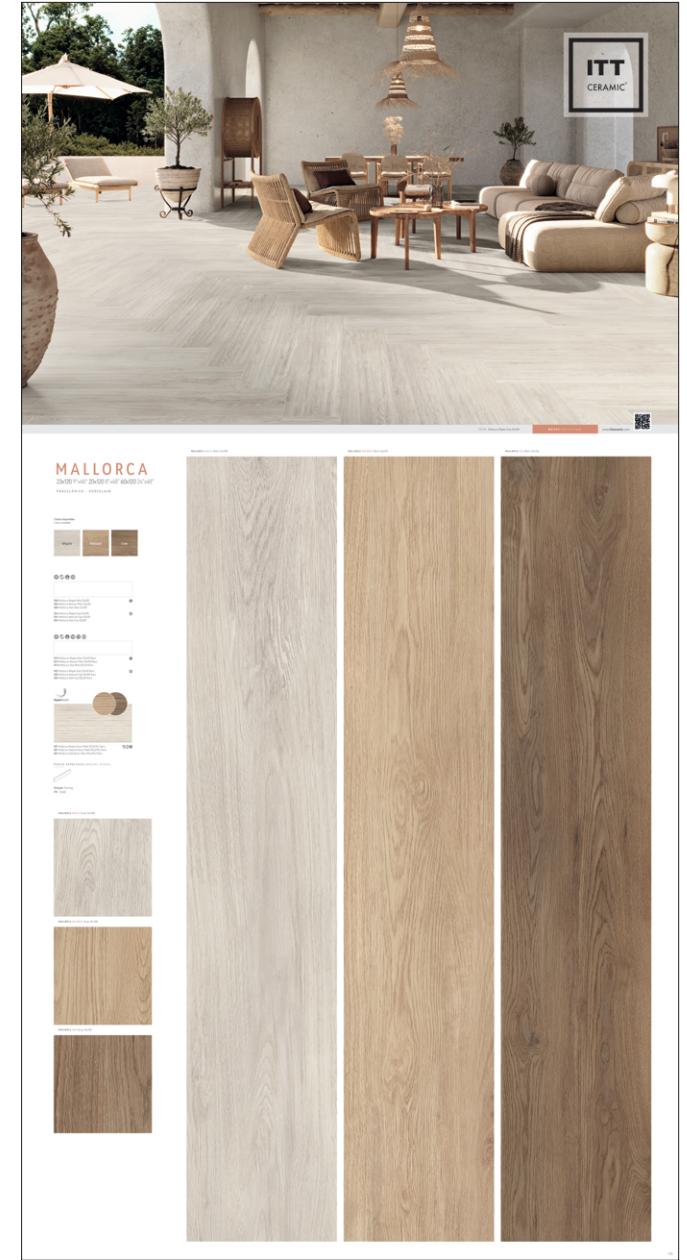

T135 PT Mallorca Maple Decor 59,5x119,2 Rect.

T136 PT Mallorca Natural Decor 59,5x119,2 Rect.

T137 PT Mallorca Oak Decor 59,5x119,2 Rect.

T134 PT Mallorca Gama Decor 59,5x119,2 Rect.

T130 PT Mallorca Gama 20x120 Rect.

T113 PT Mallorca Gama 23x120

T131 PT Mallorca Maple 20x120 Rect.

T132 PT Mallorca Natural 20x120 Rect.

T133 PT Mallorca Oak 20x120 Rect.

FL334 Folder Genérico Mallorca Decor 59,5x119,2 + Lar 20x120