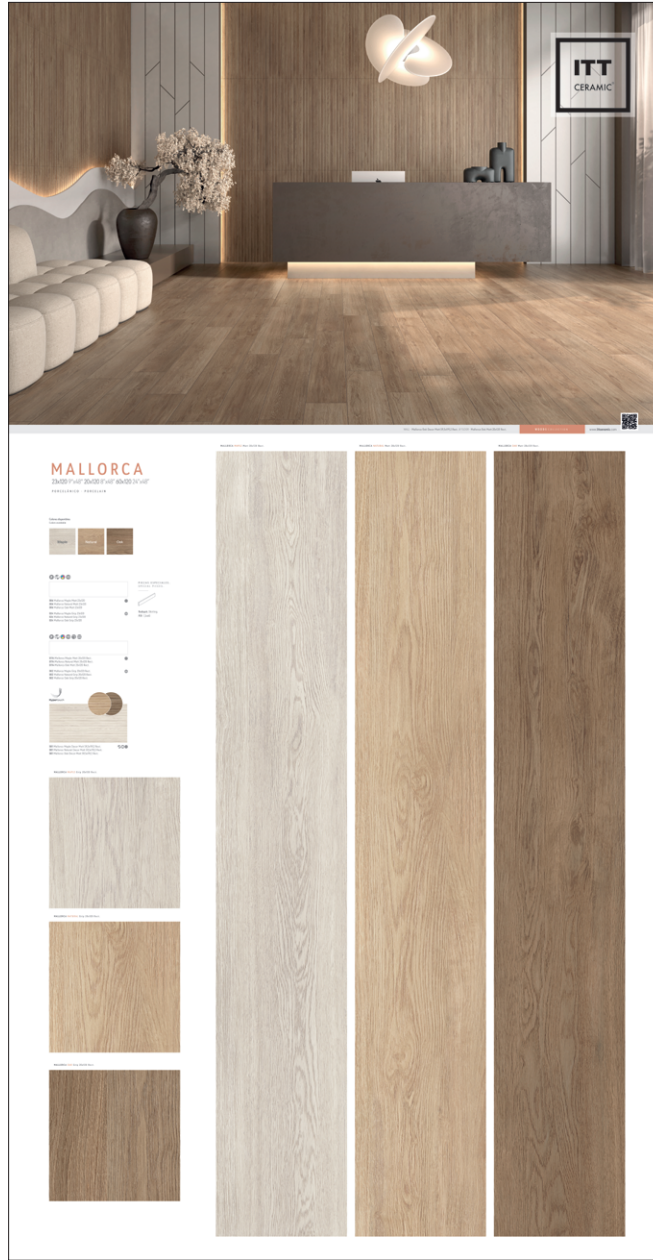

T135 PT Mallorca Maple Decor 59,5x119,2 Rect.

T136 PT Mallorca Natural Decor 59,5x119,2 Rect.

T137 PT Mallorca Oak Decor 59,5x119,2 Rect.

T134 PT Mallorca Gama Decor 59,5x119,2 Rect.

T130 PT Mallorca Gama 20x120 Rect.

T113 PT Mallorca Gama 23x120

T131 PT Mallorca Maple 20x120 Rect.

T132 PT Mallorca Natural 20x120 Rect.

T133 PT Mallorca Oak 20x120 Rect.

FL334 Folder Genérico Mallorca Decor 59,5x119,2 + Lar 20x120