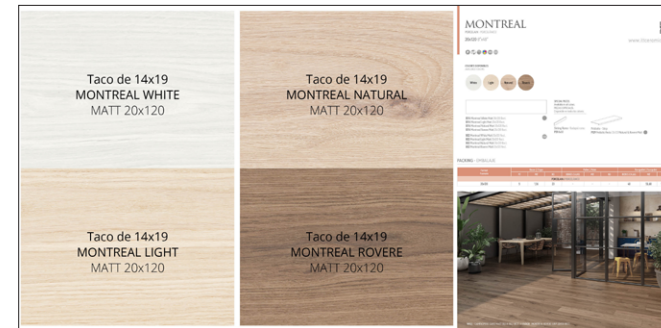

T097 PT Montreal Gama 20x120 Rect.

T098 PT Montreal Light 20x120 Rect.

T099 PT Montreal Natural 20x120 Rect.

T100 PT Montreal Rovere 20x120 Rect.

T111 PT Montreal White 20x120 Rect.

FL310 Folder Genérico Montreal 20x120