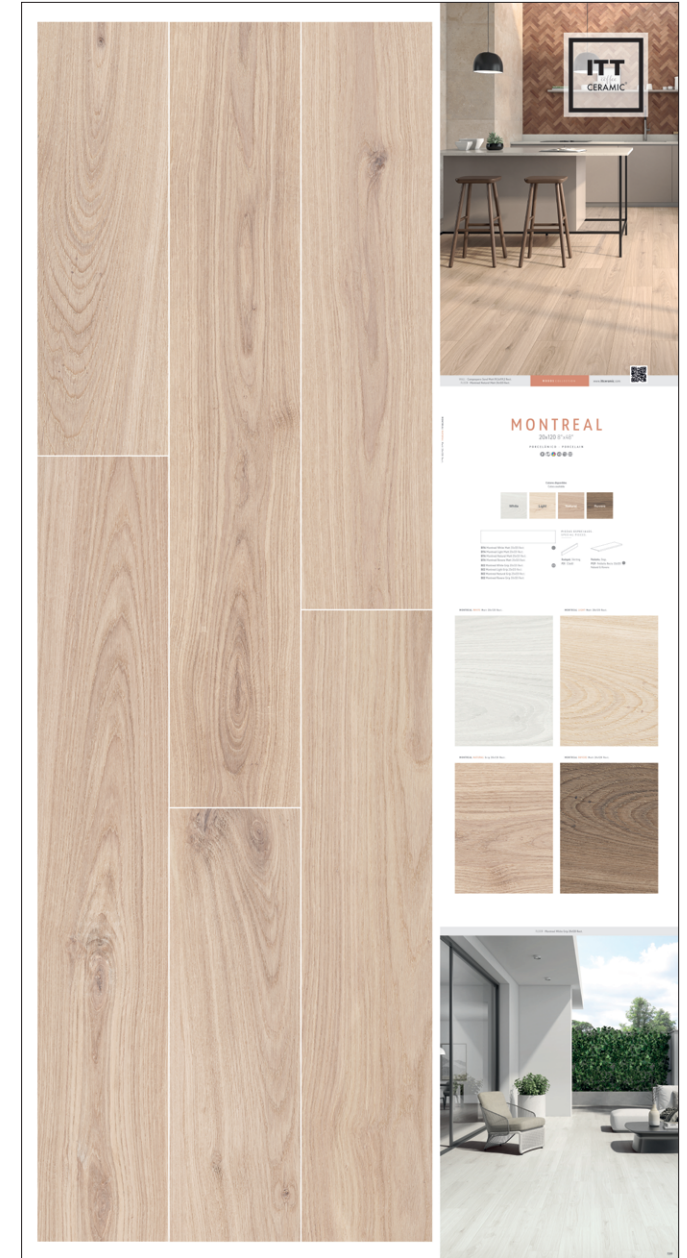

T097 PT Montreal Gama 20x120 Rect.

T098 PT Montreal Light 20x120 Rect.

T099 PT Montreal Natural 20x120 Rect.

T100 PT Montreal Rovere 20x120 Rect.

T111 PT Montreal White 20x120 Rect.

FL310 Folder Genérico Montreal 20x120