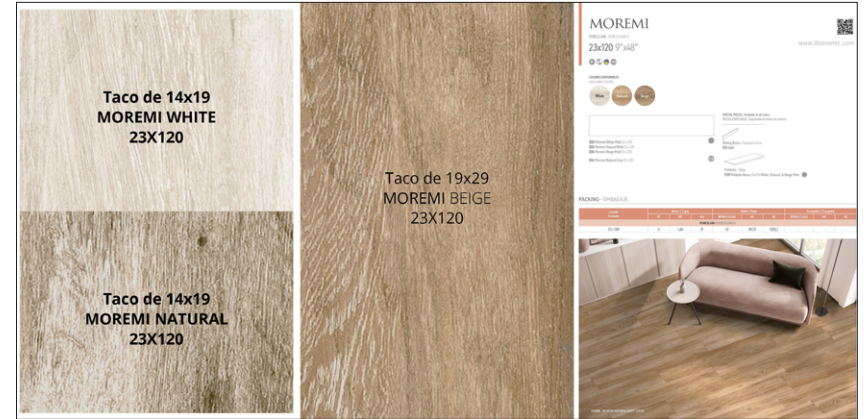

T011 PT Moremi Gama 23x120

FL104 Folder Genérico Moremi 23x120