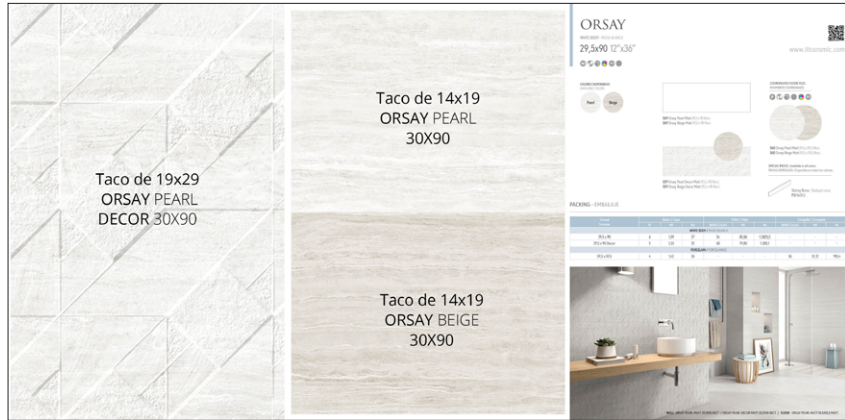

H089 PT Orsay Gama 29,5x90 Rect.

H090 PT Orsay Pearl 29,5x90 Rect.

H091 PT Orsay Beige 29,5x90 Rect.

FL226 Folder Genérico Orsay 29,5x90