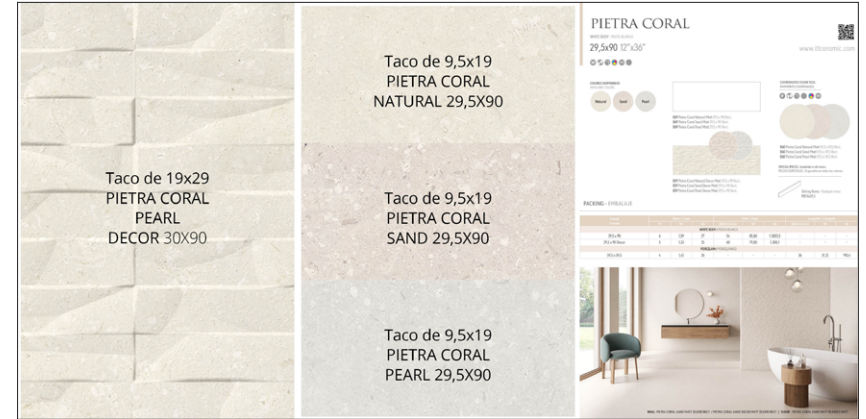

A122 PT Pietra Coral Natural 59,5x119,2 Rect.

A123 PT Pietra Coral Pearl 59,5x119,2 Rect.

A124 PT Pietra Coral Sand 59,5x119,2 Rect.

H097 PT Pietra Coral Natural 29,5x90 Rect.

H134 PT Pietra Coral Pearl 29,5x90 Rect.

H147 PT Pietra Coral Sand 29,5x90 Rect.

H083 PT Pietra Coral Gama 29,5x90 Rect.

FL212 Folder Genérico Pietra Coral 29,5x90

FL317 Folder Genérico Pietra Coral Porcelain