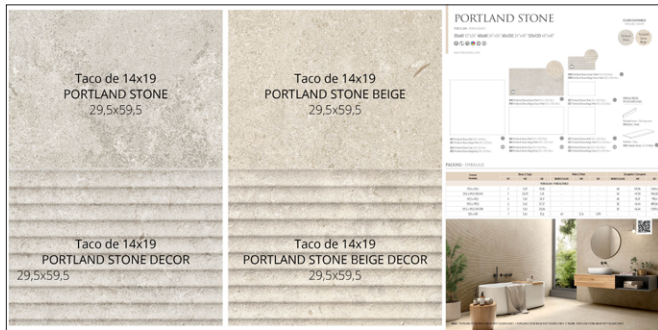

FL336 Folder Genérico Portland Stone Porcelain

A149 PT Portland Stone 59,5x119,2 Rect.

A150 PT Portland Stone Beige 59,5x119,2 Rect.

FL339 Folder Genérico Portland Stone 29,5x59,5

FL353 Folder Genérico Portland Stone 29,5x90w

A148 PT Portland Stone Gama 59,5x119,2 Rect.

E043 PT Portland Stone Gama 29,5x59,5 Rect.

E044 PT Portland Stone Gama 59,5x59,5 Rect.

H151 PT Portland Stone Gama 29,5x90 Rect.

H152 PT Portland Stone 29,5x90 Rect.

H153 PT Portland Stone Beige 29,5x90 Rect.