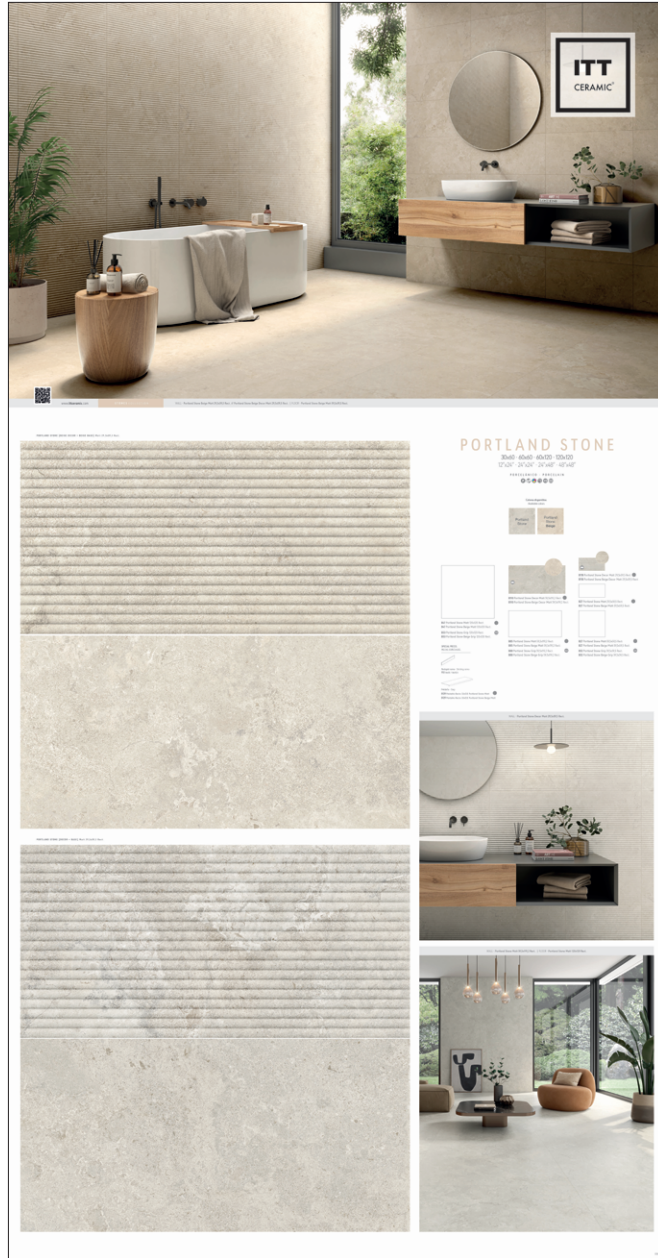

FL336 Folder Genérico Portland Stone Porcelain

A149 PT Portland Stone 59,5x119,2 Rect.

A150 PT Portland Stone Beige 59,5x119,2 Rect.

FL339 Folder Genérico Portland Stone 29,5x59,5

FL353 Folder Genérico Portland Stone 29,5x90w

A148 PT Portland Stone Gama 59,5x119,2 Rect.

E043 PT Portland Stone Gama 29,5x59,5 Rect.

E044 PT Portland Stone Gama 59,5x59,5 Rect.

H151 PT Portland Stone Gama 29,5x90 Rect.

H152 PT Portland Stone 29,5x90 Rect.

H153 PT Portland Stone Beige 29,5x90 Rect.