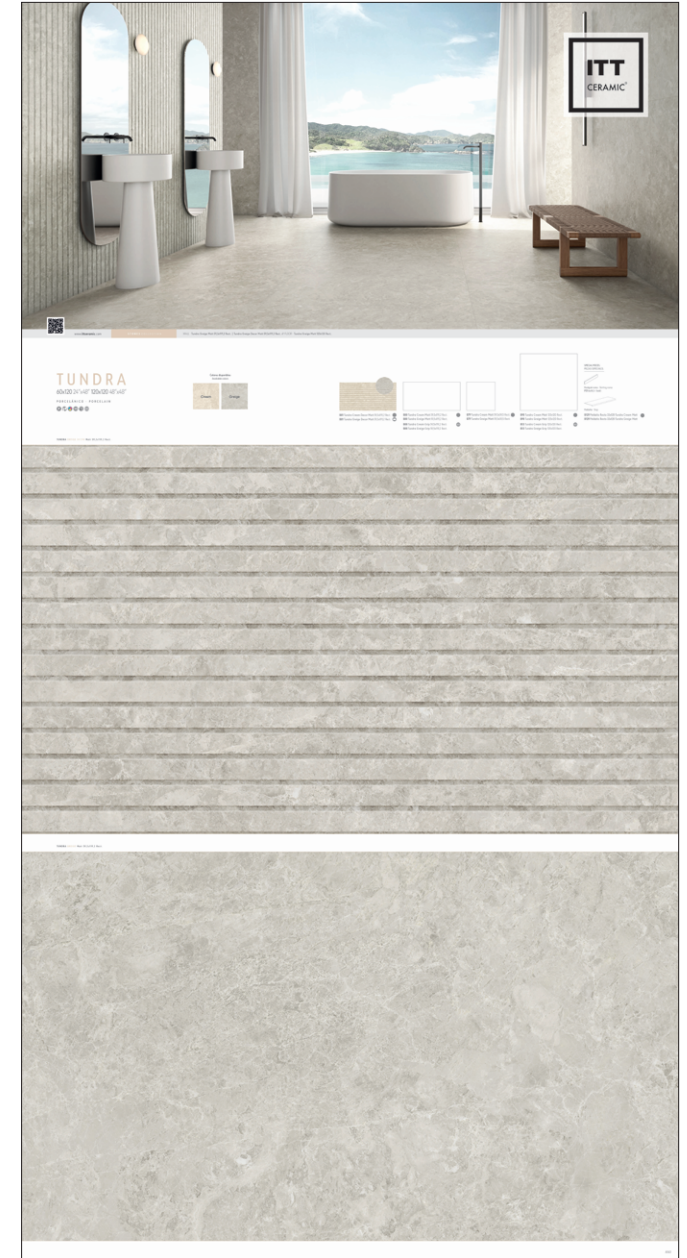

A141 PT Tundra Gama 59,5x119,2 Rect.

A142 PT Tundra Cream 59,5x119,2 Rect.

A143 PT Tundra Greige 59,5x119,2 Rect.

FL335 Folder Genérico Tundra Porcelain

E046 PT Tundra Gama 59,5x59,5 Rect.