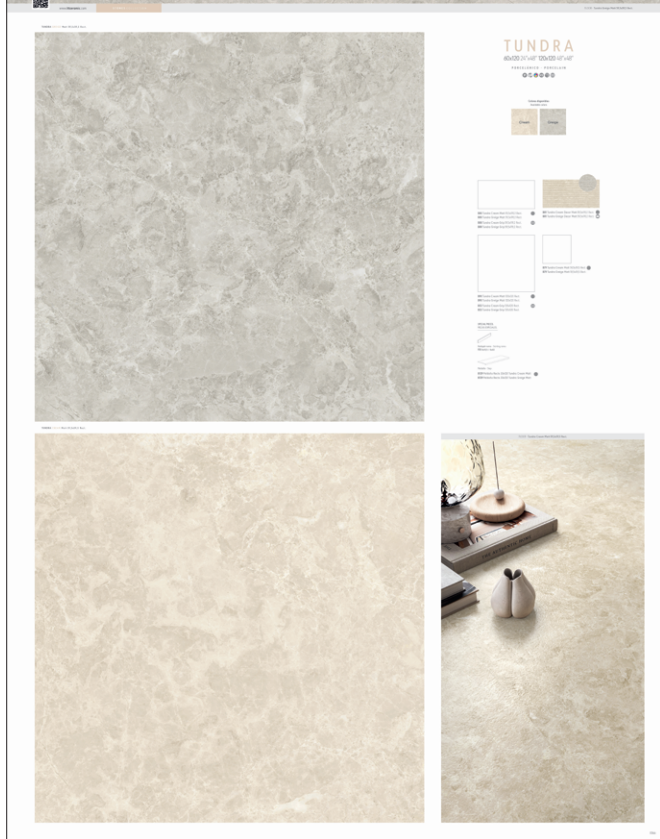

A141 PT Tundra Gama 59,5x119,2 Rect.

A142 PT Tundra Cream 59,5x119,2 Rect.

A143 PT Tundra Greige 59,5x119,2 Rect.

FL335 Folder Genérico Tundra Porcelain

E046 PT Tundra Gama 59,5x59,5 Rect.