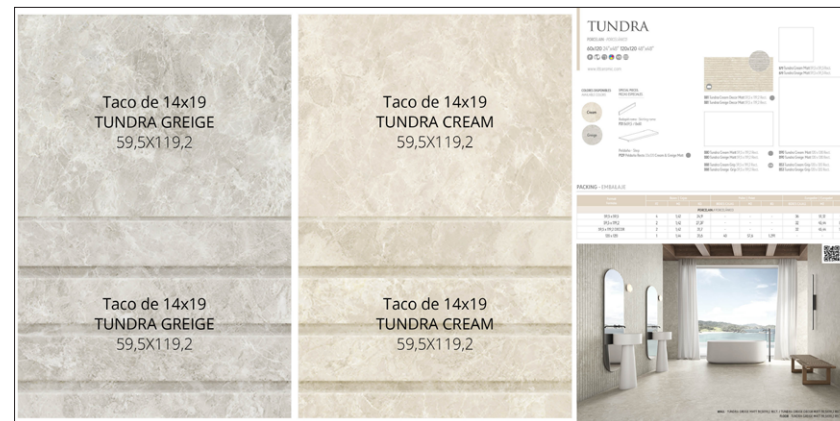

A141 PT Tundra Gama 59,5x119,2 Rect.

A142 PT Tundra Cream 59,5x119,2 Rect.

A143 PT Tundra Greige 59,5x119,2 Rect.

FL335 Folder Genérico Tundra Porcelain

E046 PT Tundra Gama 59,5x59,5 Rect.