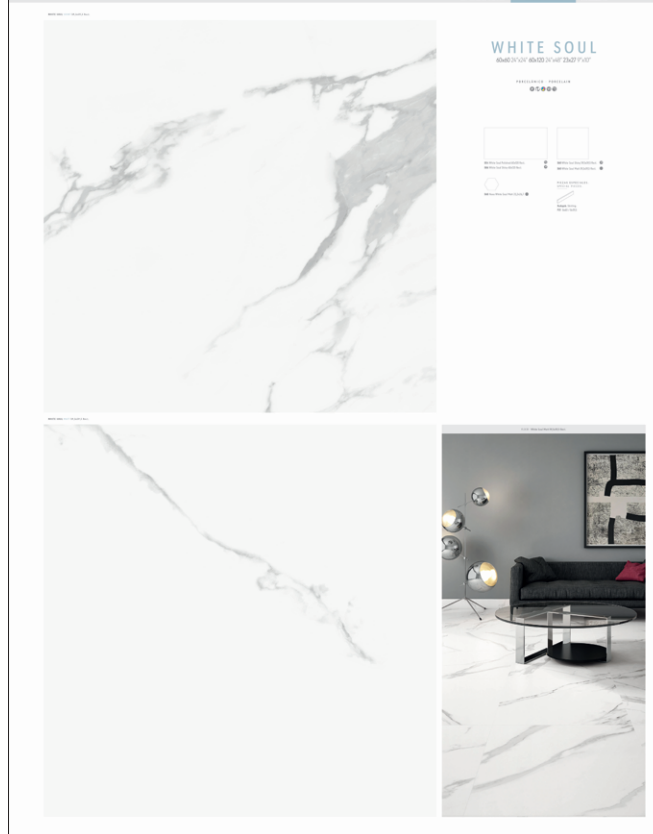

FL118 Folder Genérico White Soul Porcelain

A046 PT White Soul Polished 60x120 Rect.

D045 PT White Soul Gama 59,5x59,5 Rect.